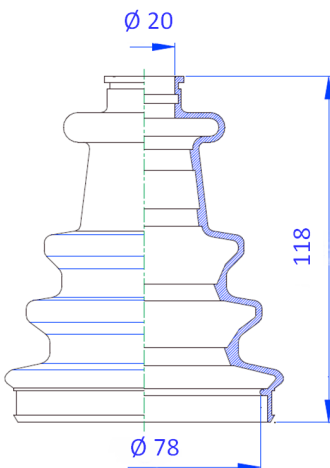

Note: boot for CV-joints are up to \varnothing 90 mm, but not for Tulipe joint design.

The VKJP 01018 made with stretchy rubber guarantee fast and easy assembly with the SKF air operated expander tool VKN 402, without removing the CV-joint from the shaft.