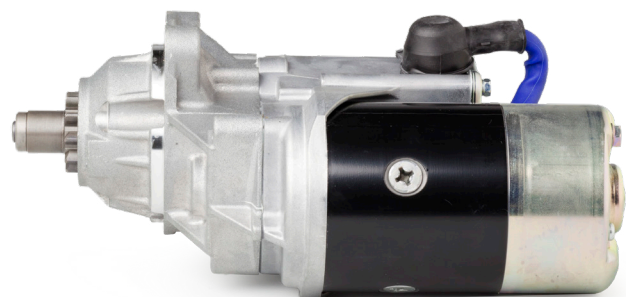

## Starter DSN2039

DSN2039: Supersedes DSN939

- > DENSO is pleased to announce that part number DSN2039, recently introduced to our AM range, supersedes and also covers the applications formerly linked to part number DSN939.
- > DSN2039 design is fully equivalent in fit, function and form with the exception of the switch inner gasket material which has changed to heat resistant material.
- > Thus, DENSO has further improved the quality for increased lifespan and maintenance-free operation.

### Part Numbers, Applications & OE References Overview

Make	Model	Engine	Year
IVECO CV	EUROTECH MH	CURSOR 8 (F2B)	98 - 02
IVECO CV	EUROTRAKKER	CURSOR 8 (F2B)	99 - 04
IVECO CV	STRALIS	CURSOR 8 (F2B)	02 -
IVECO CV	TRAKKER	CURSOR 8 (F2B)	04 -