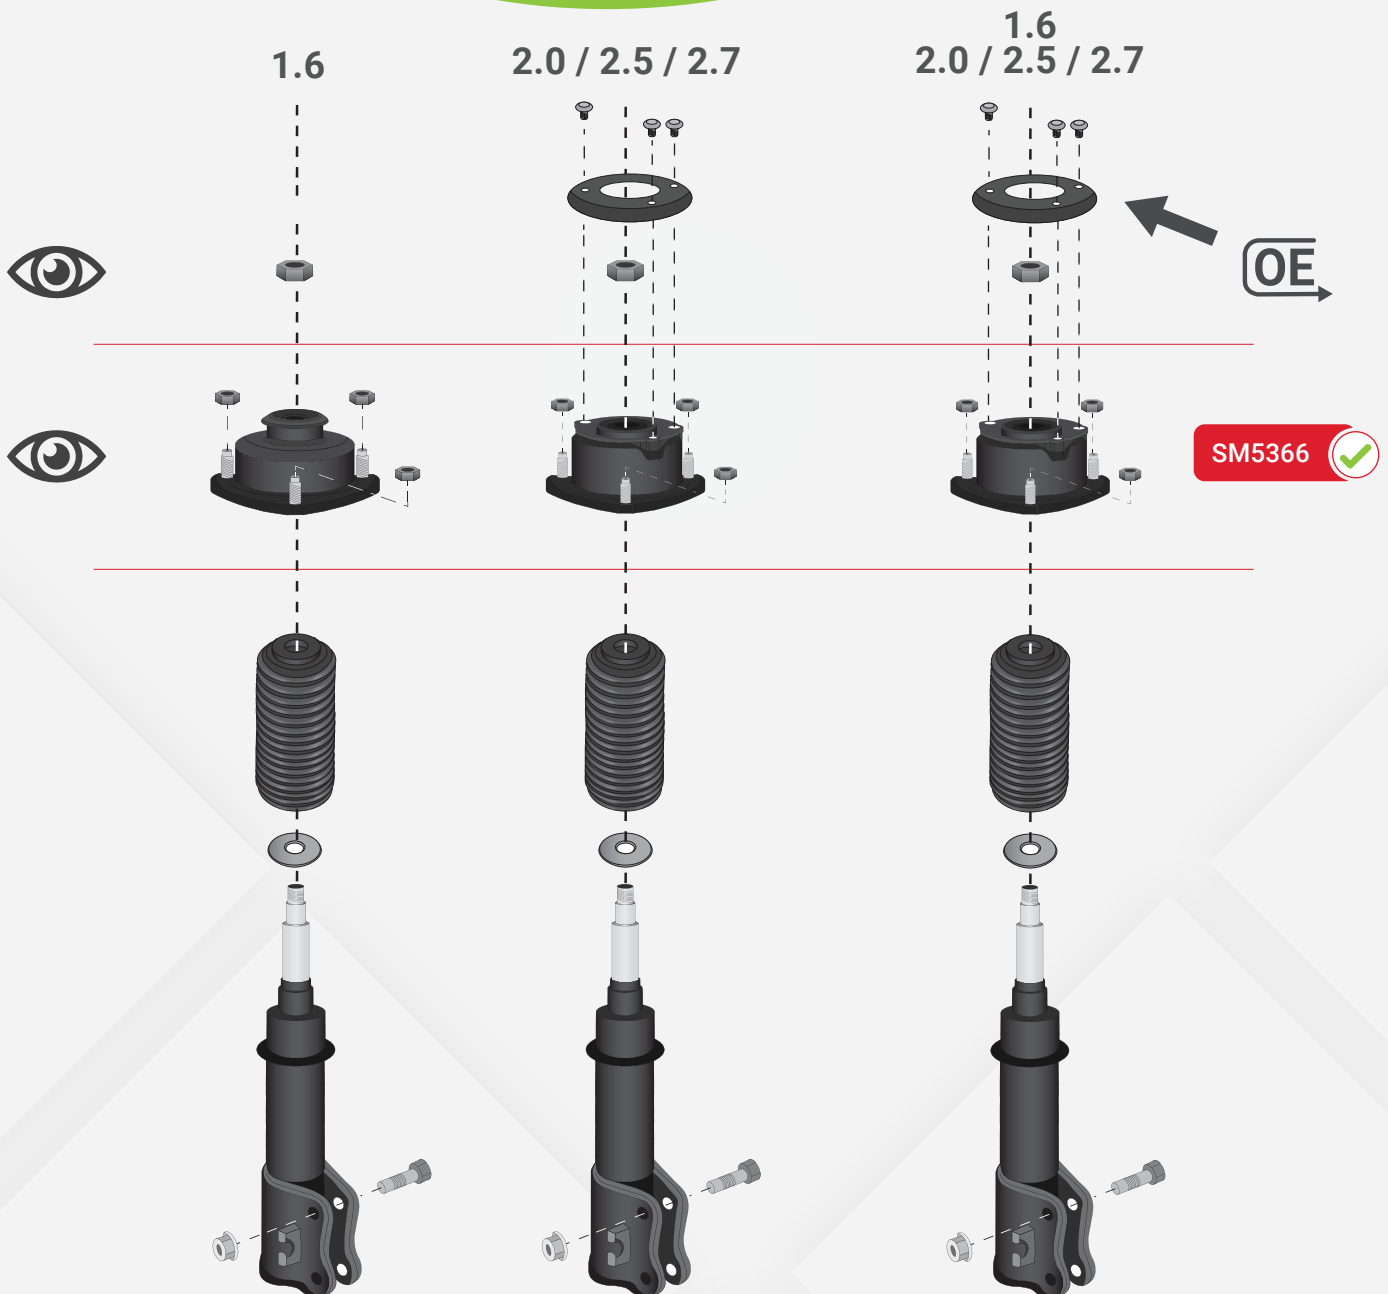

SM5366: Special Instruction

Our Precision, Your Advantage

SUZUKI Grand Vitera
1998 - 2005

kyb-europe.com

KYBSuspension

KYB-Europe

KYBEurope