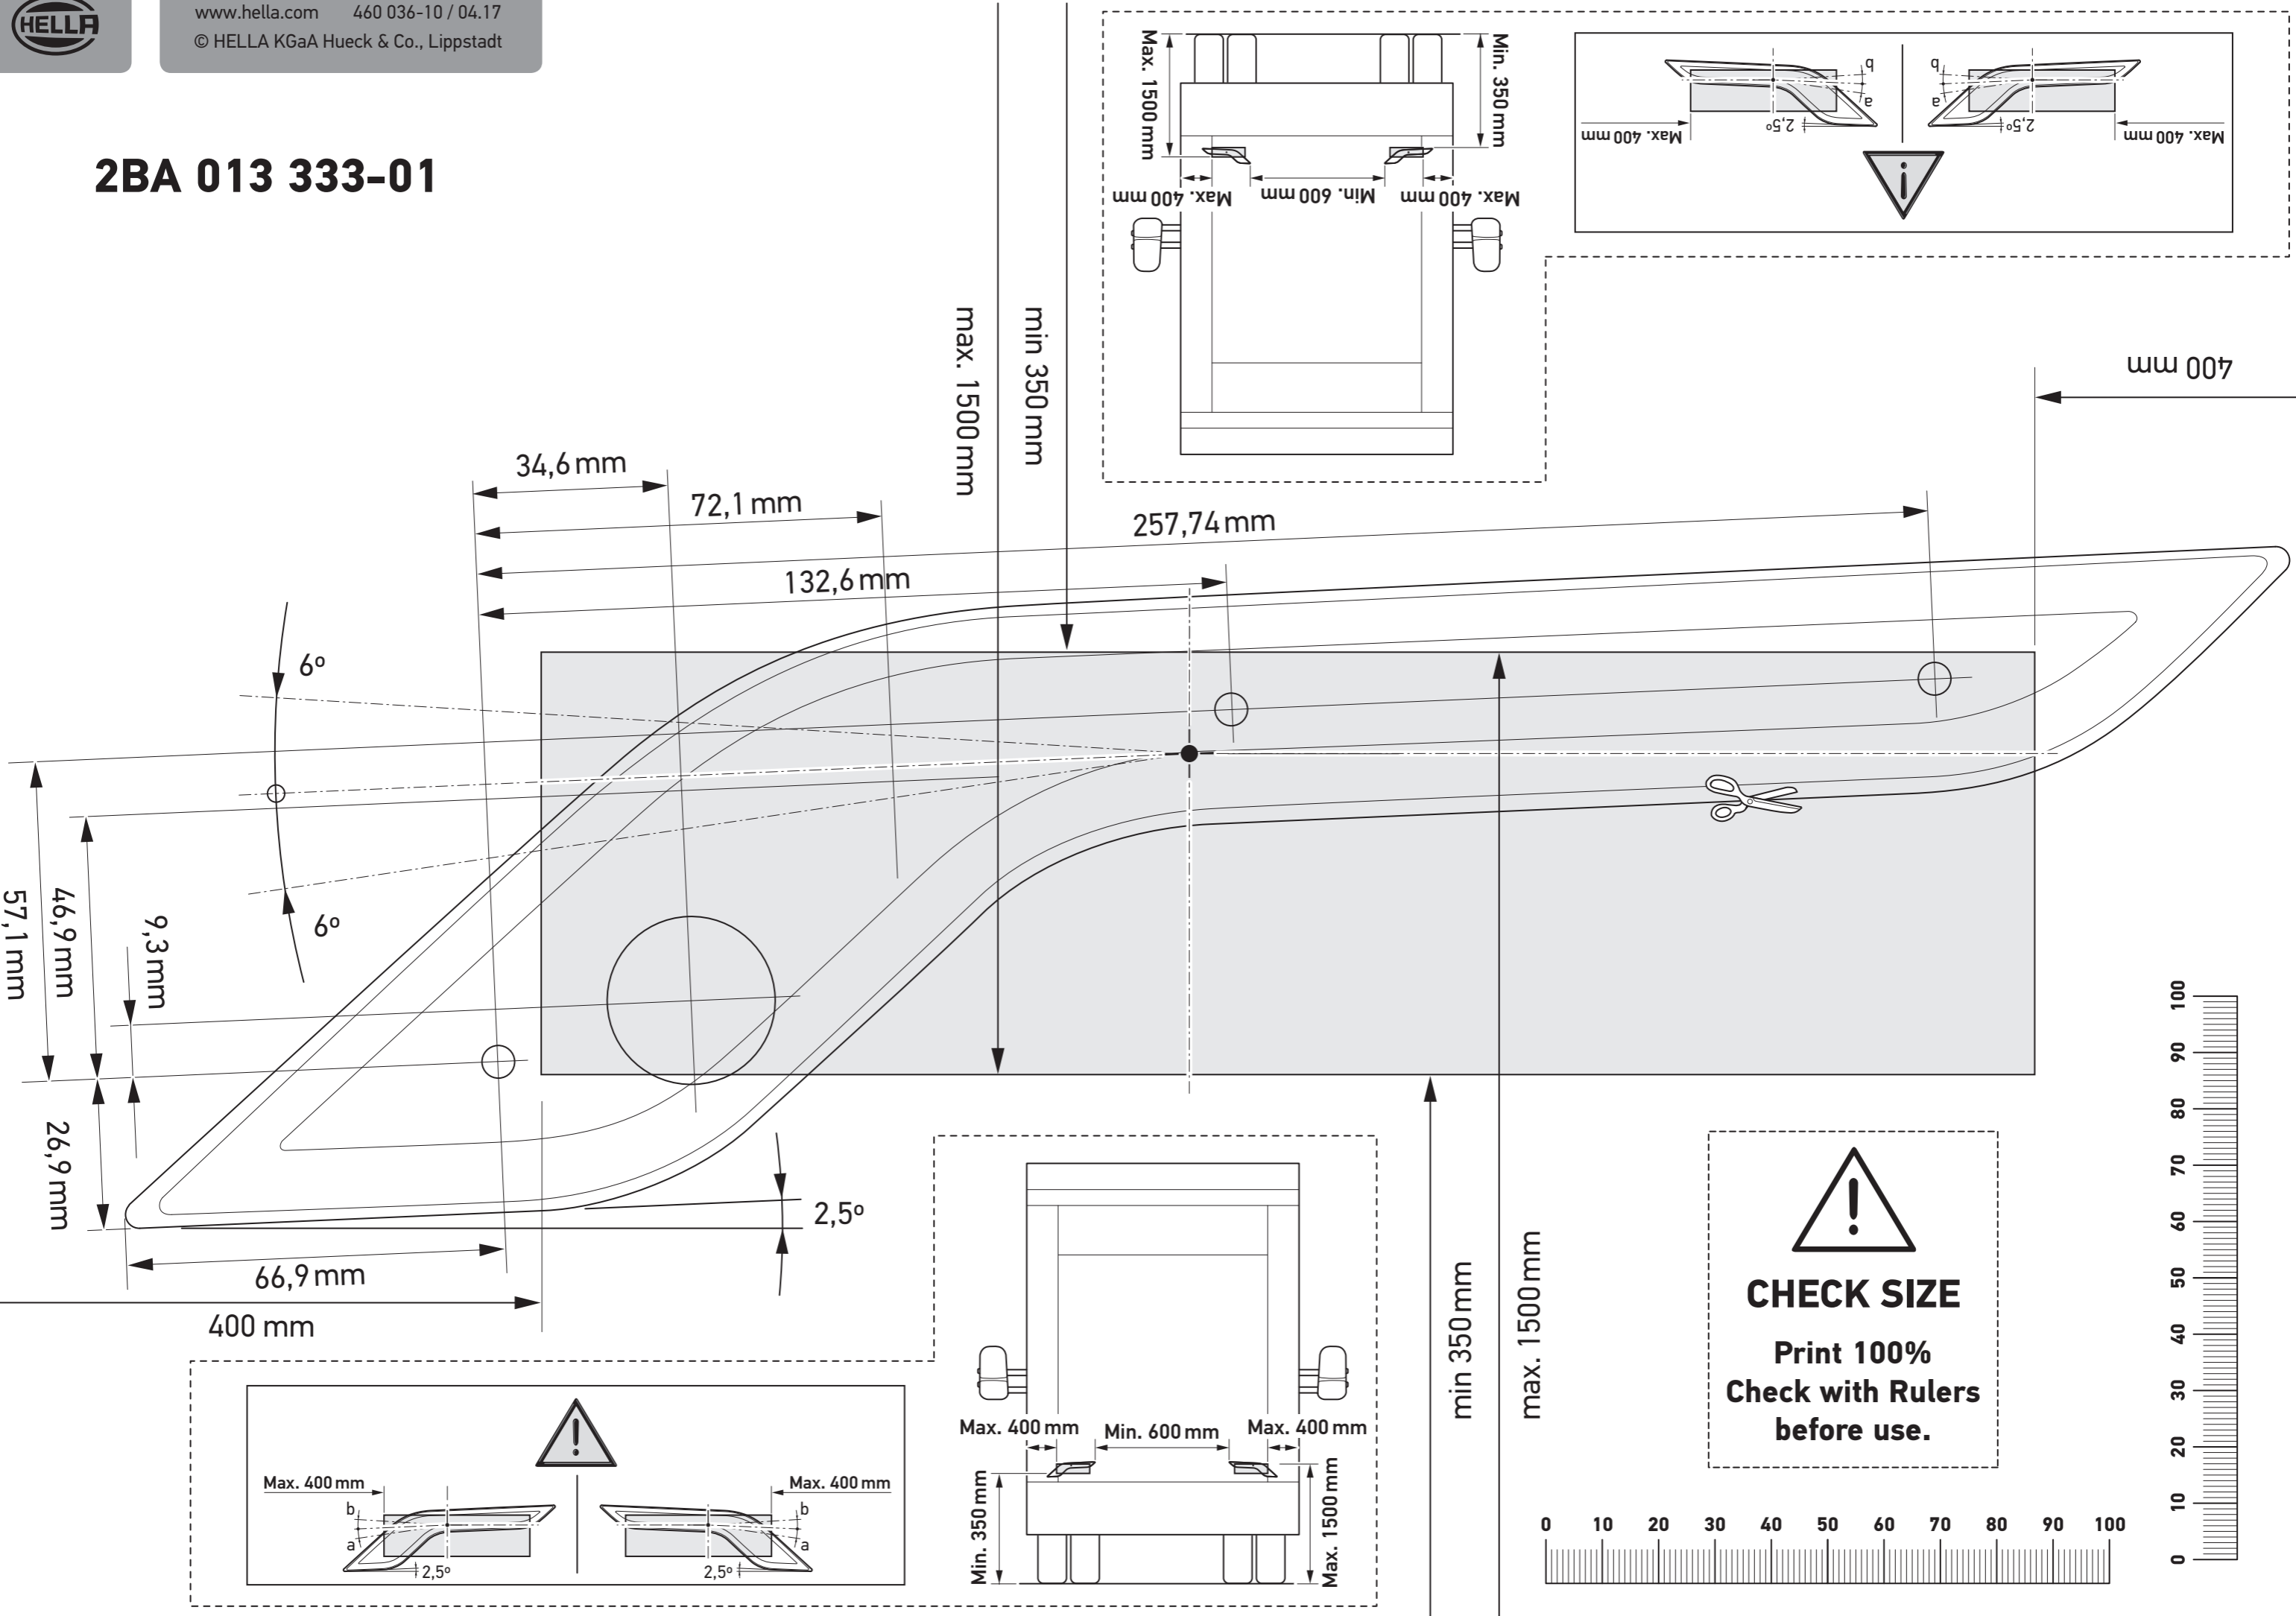

2BA 013 333-01

!
CHECK SIZE
 Print 100%
 Check with Rulers
 before use.