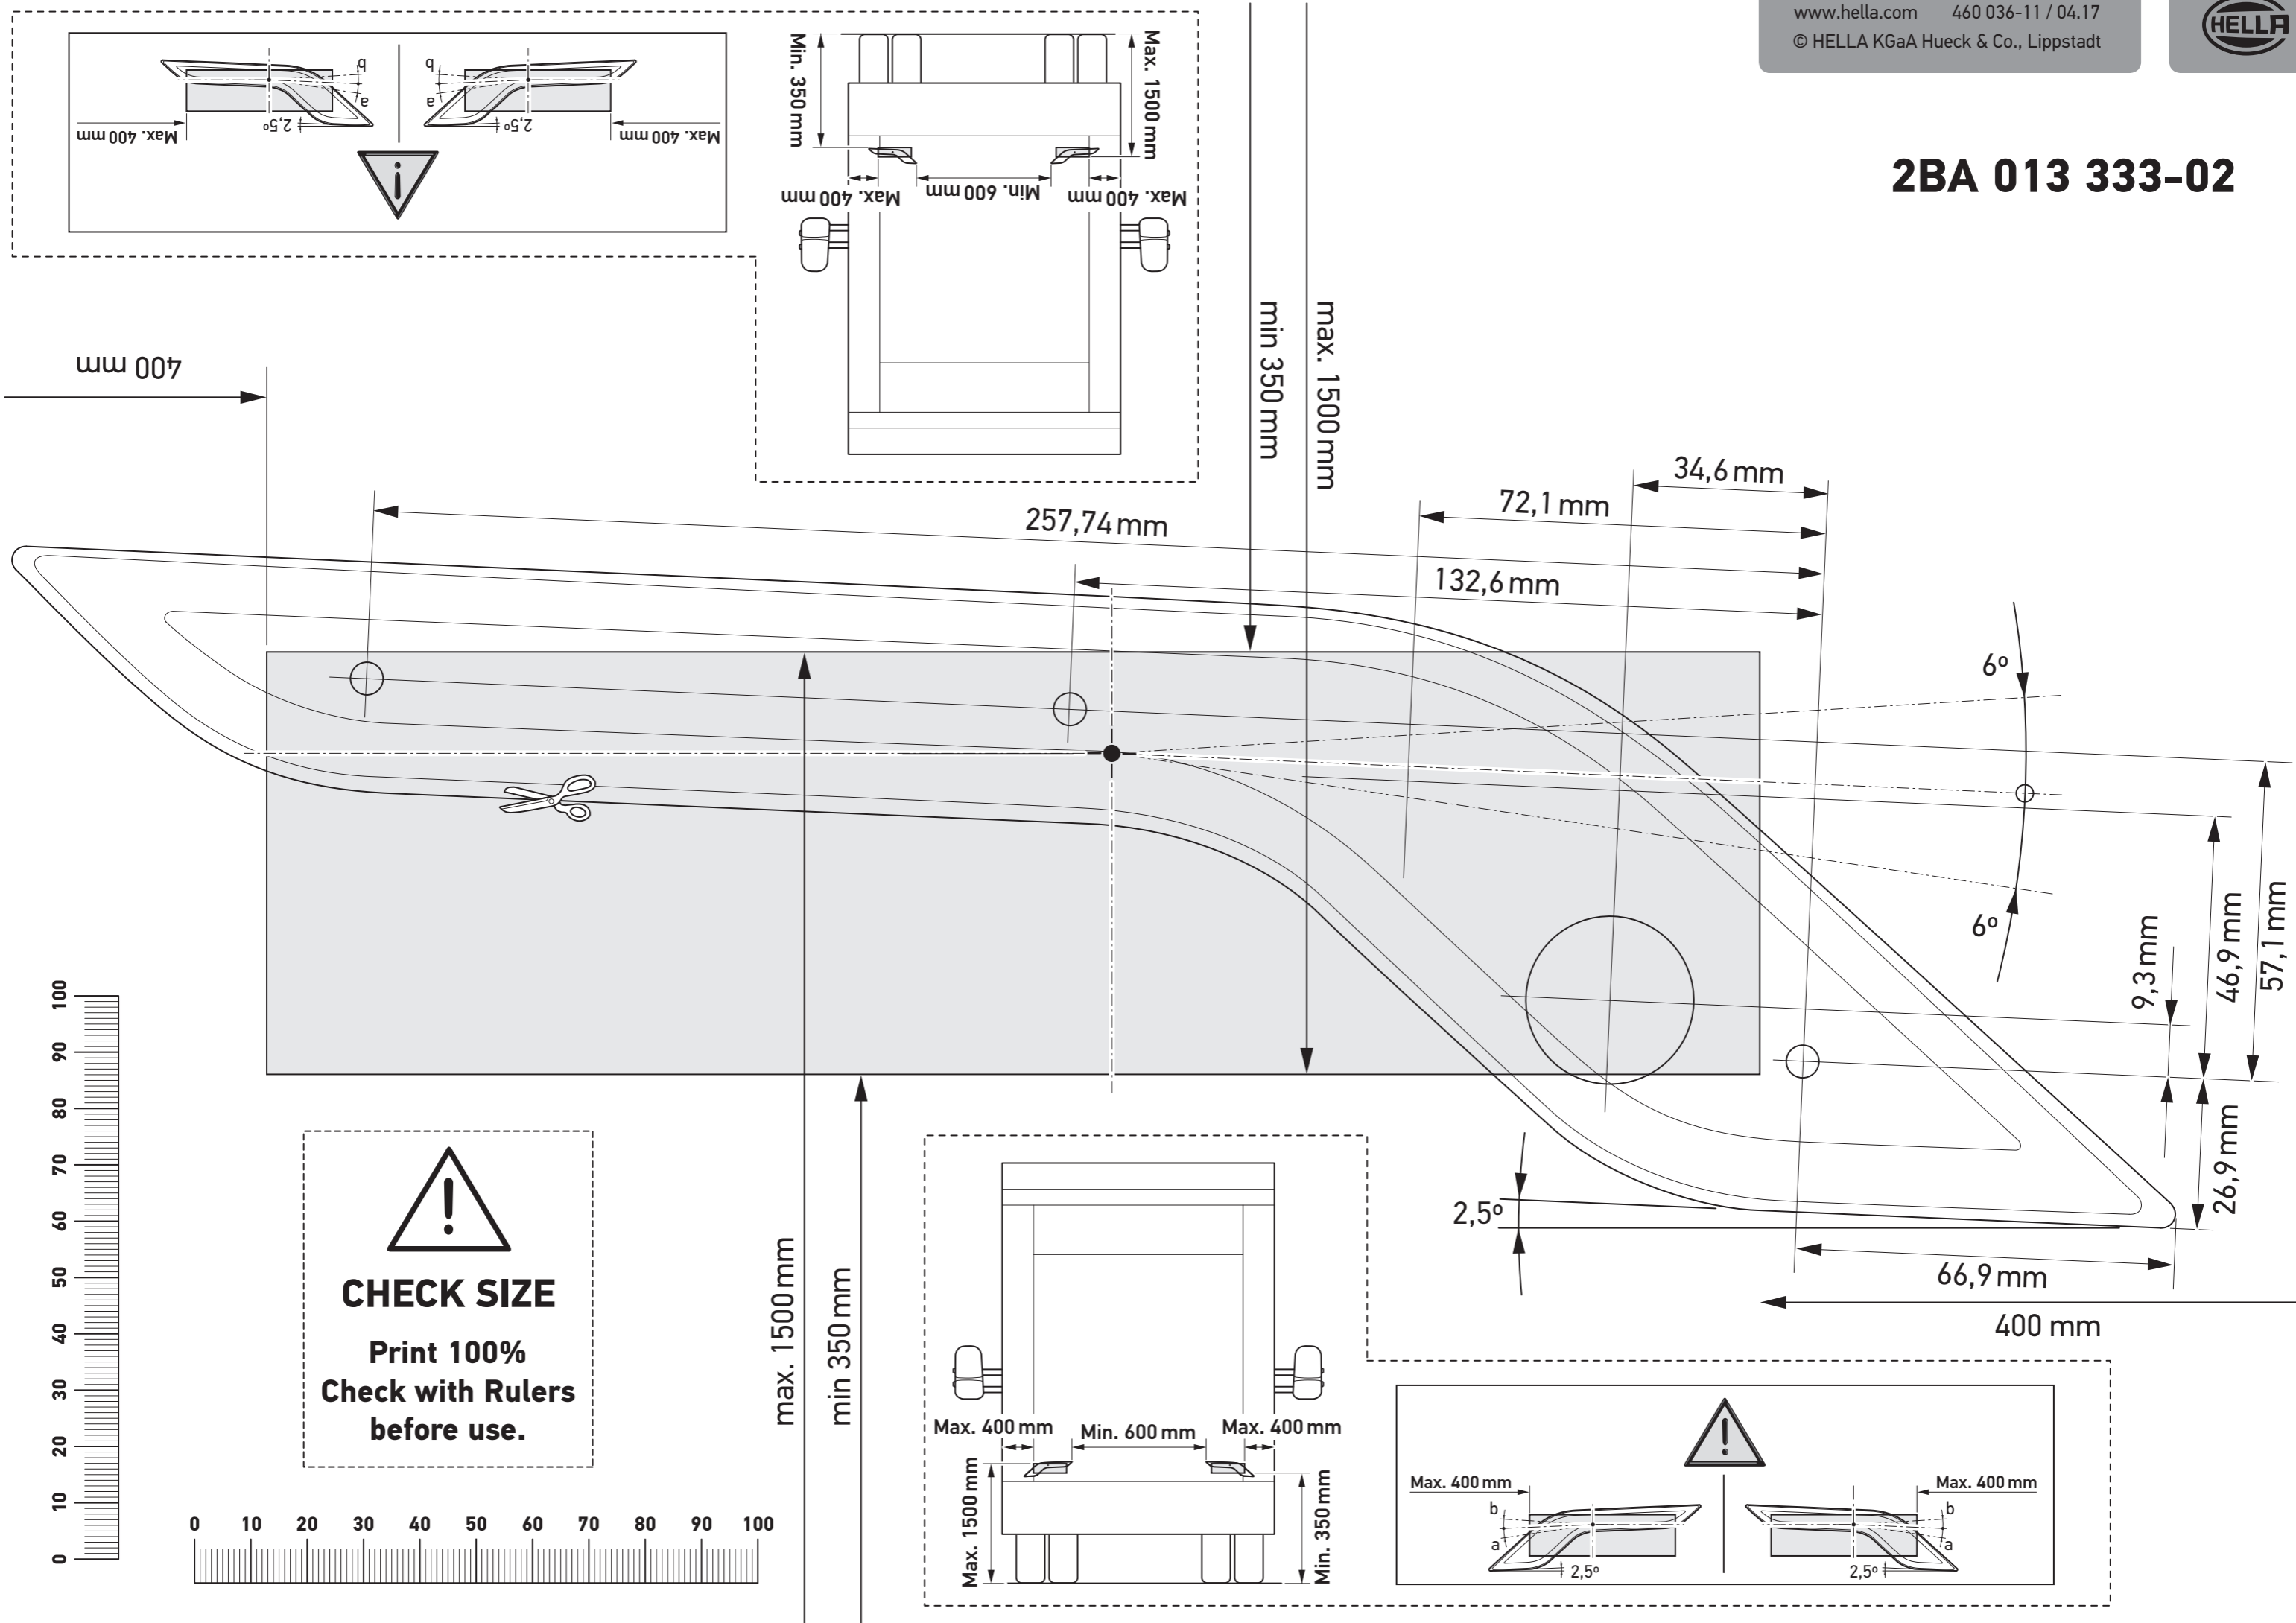

2BA 013 333-02

400 mm

CHECK SIZE
Print 100%
Check with Rulers
before use.

max. 1500 mm

min 350 mm