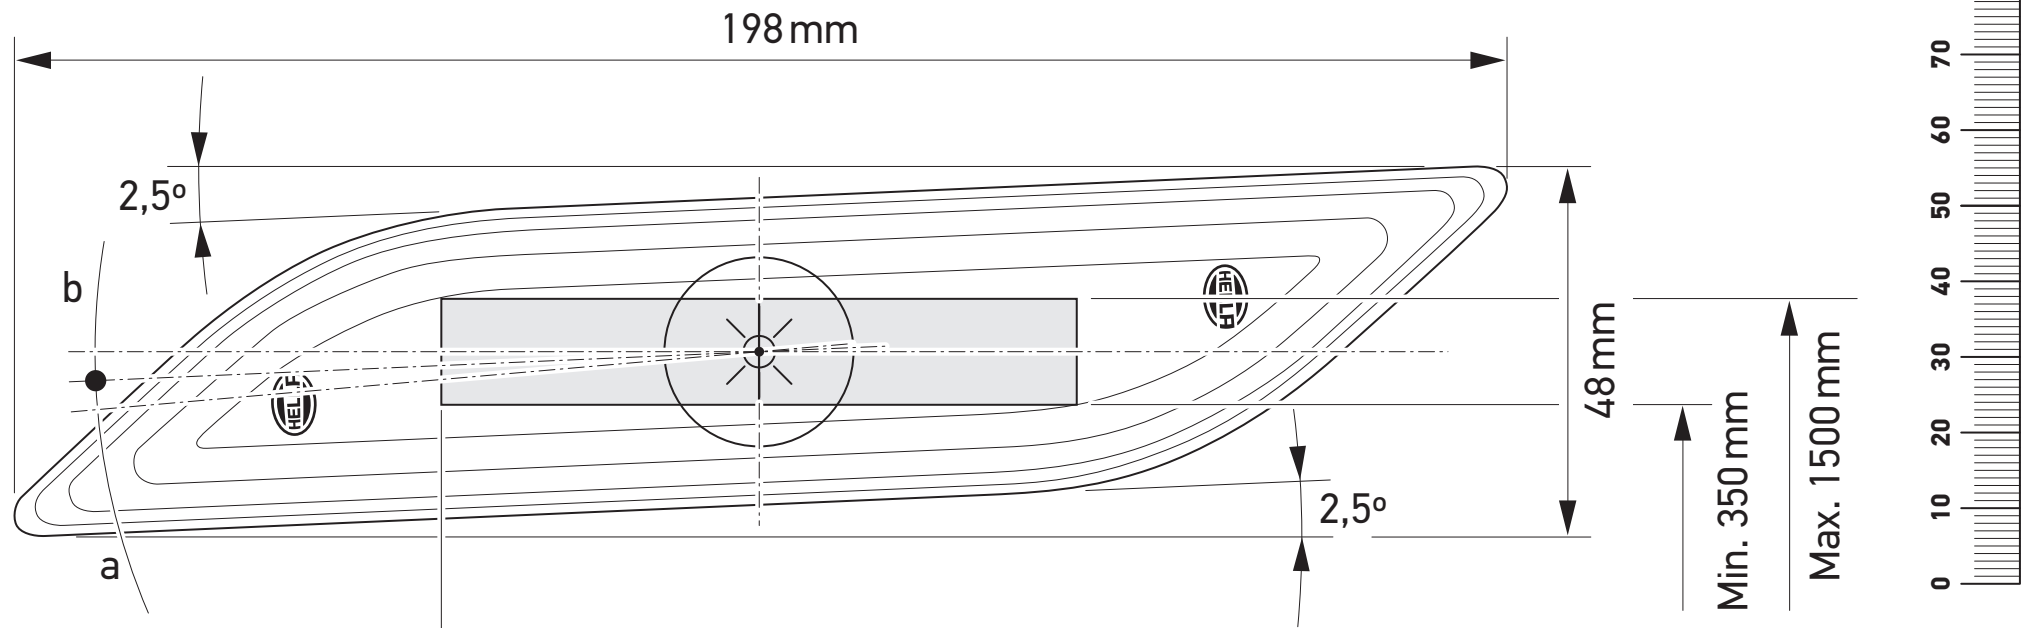

2BA 013 332-01

Max. 400 mm

CHECK SIZE

Print 100%
Check with Rulers
before use.

Max. 400 mm

Max. 400 mm