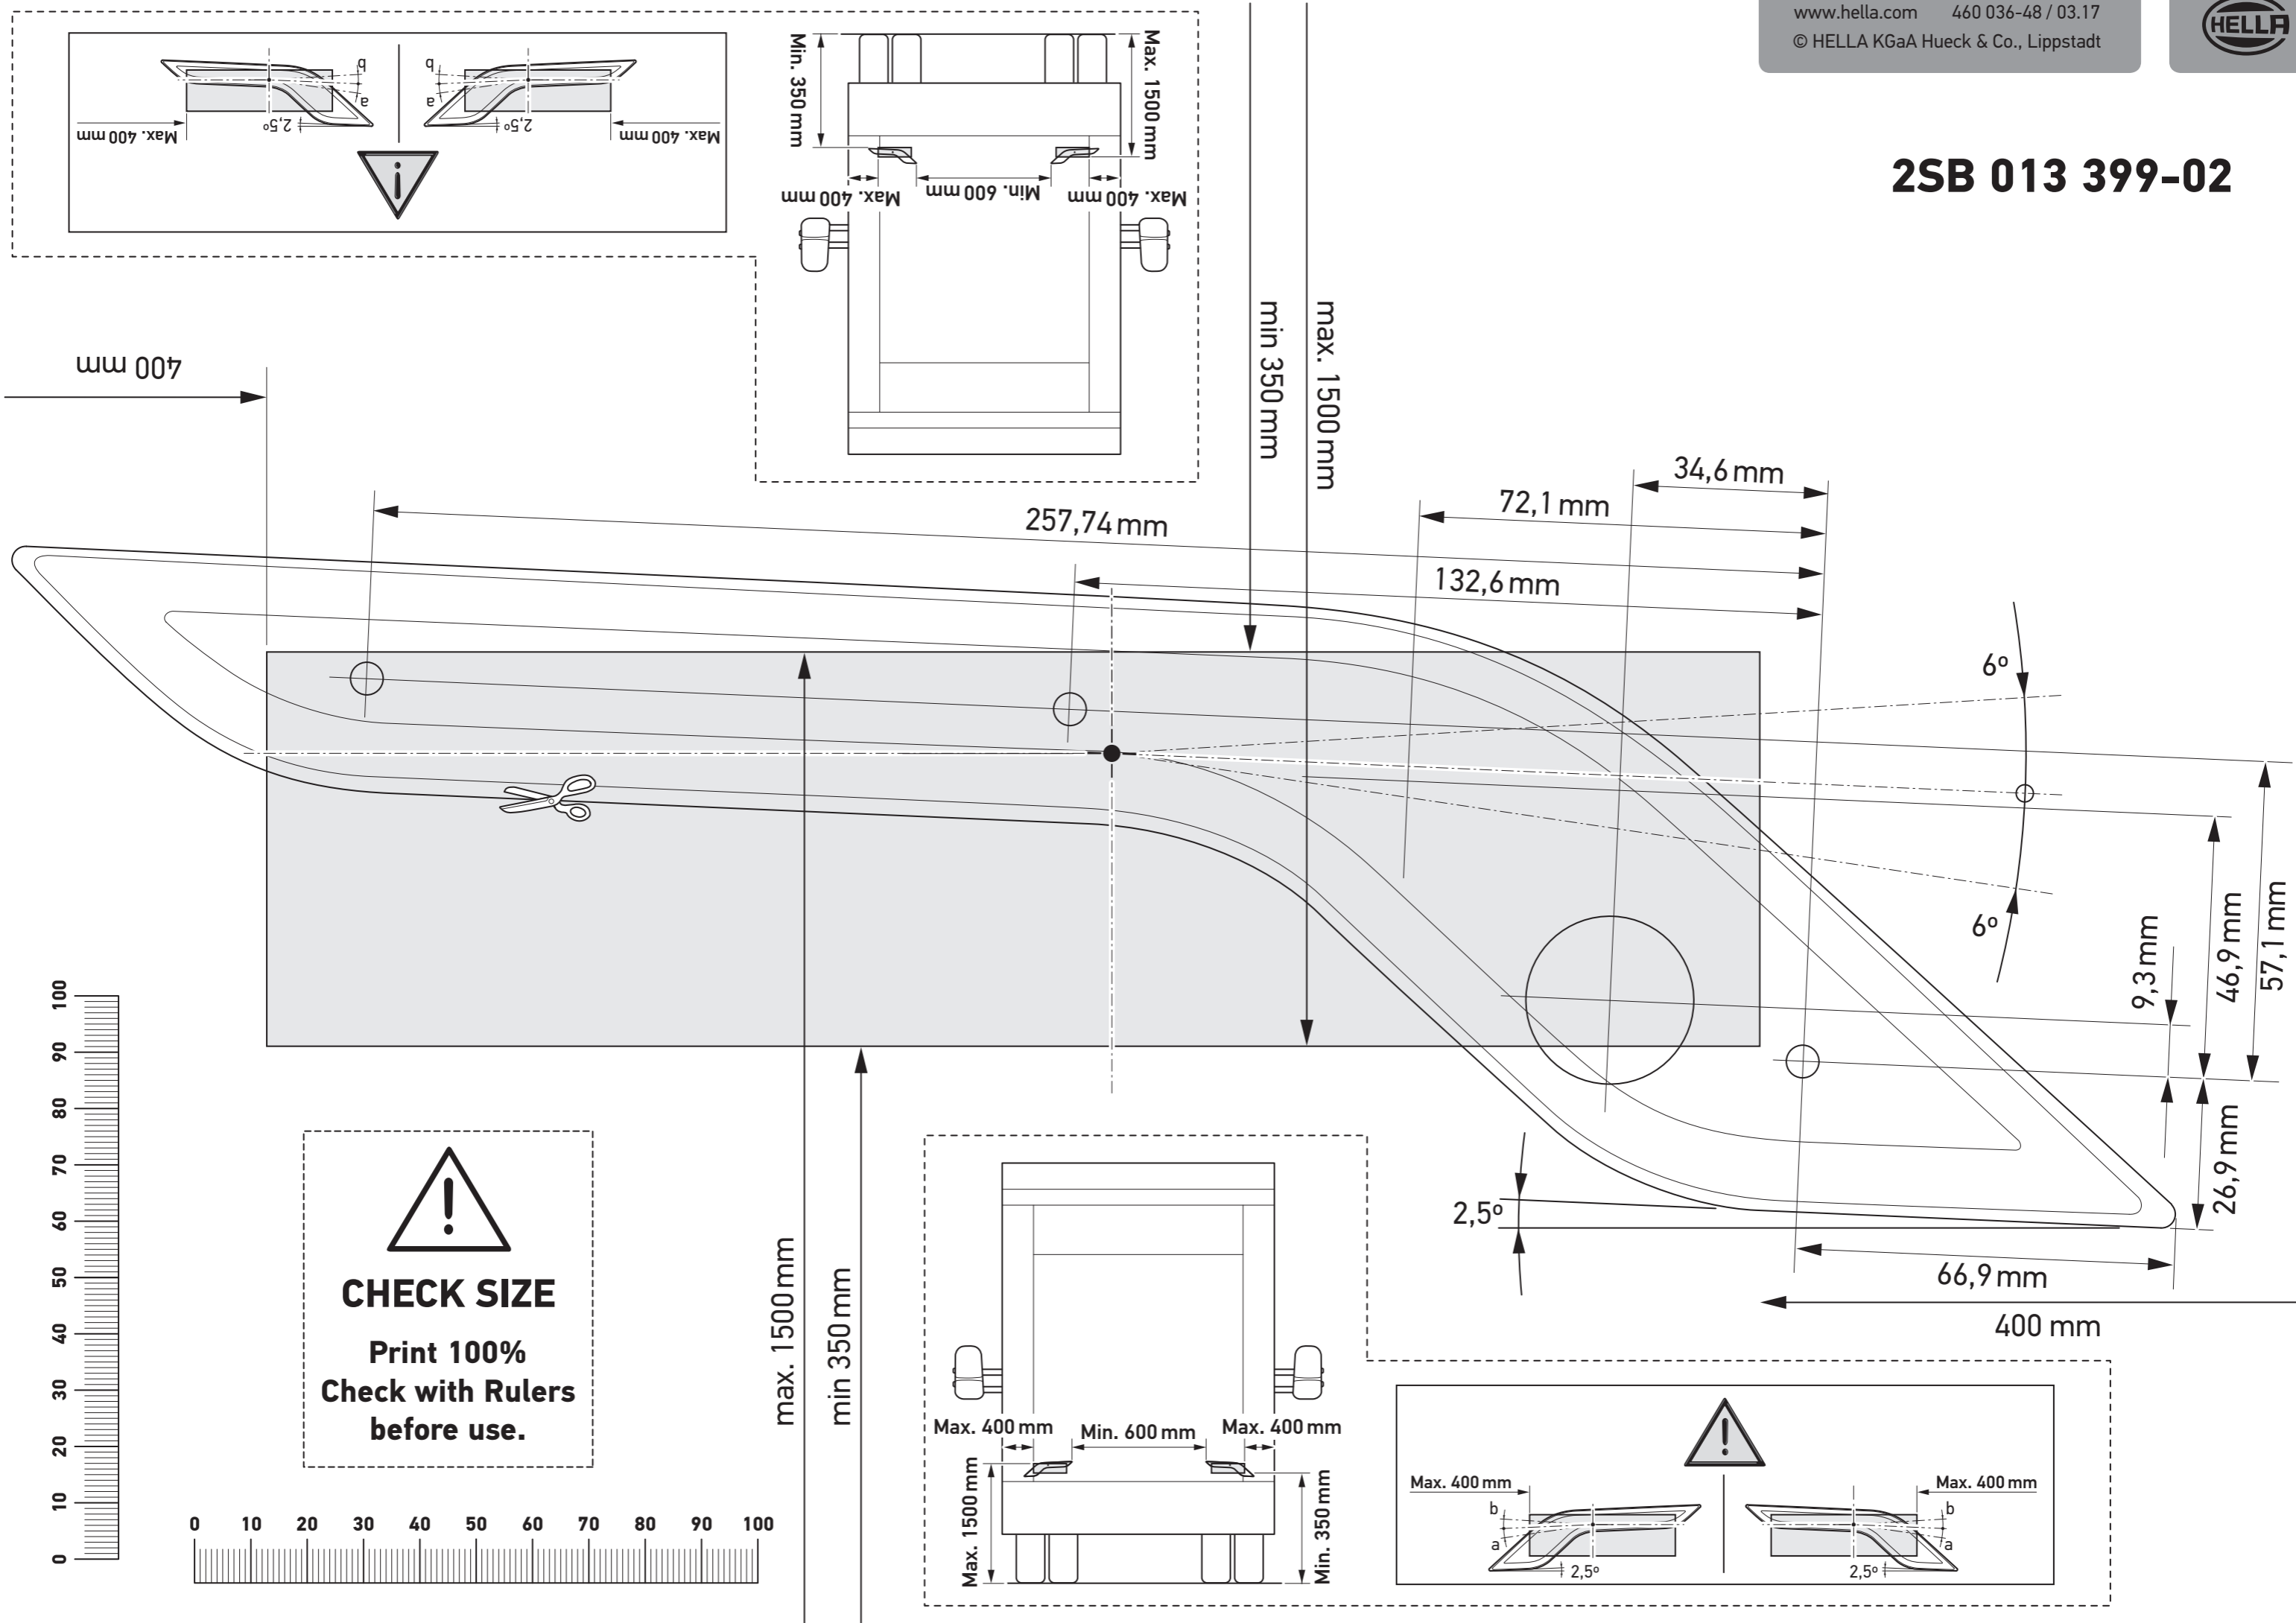

# 2SB 013 399-02

400 mm

**CHECK SIZE**  
Print 100%  
Check with Rulers  
before use.