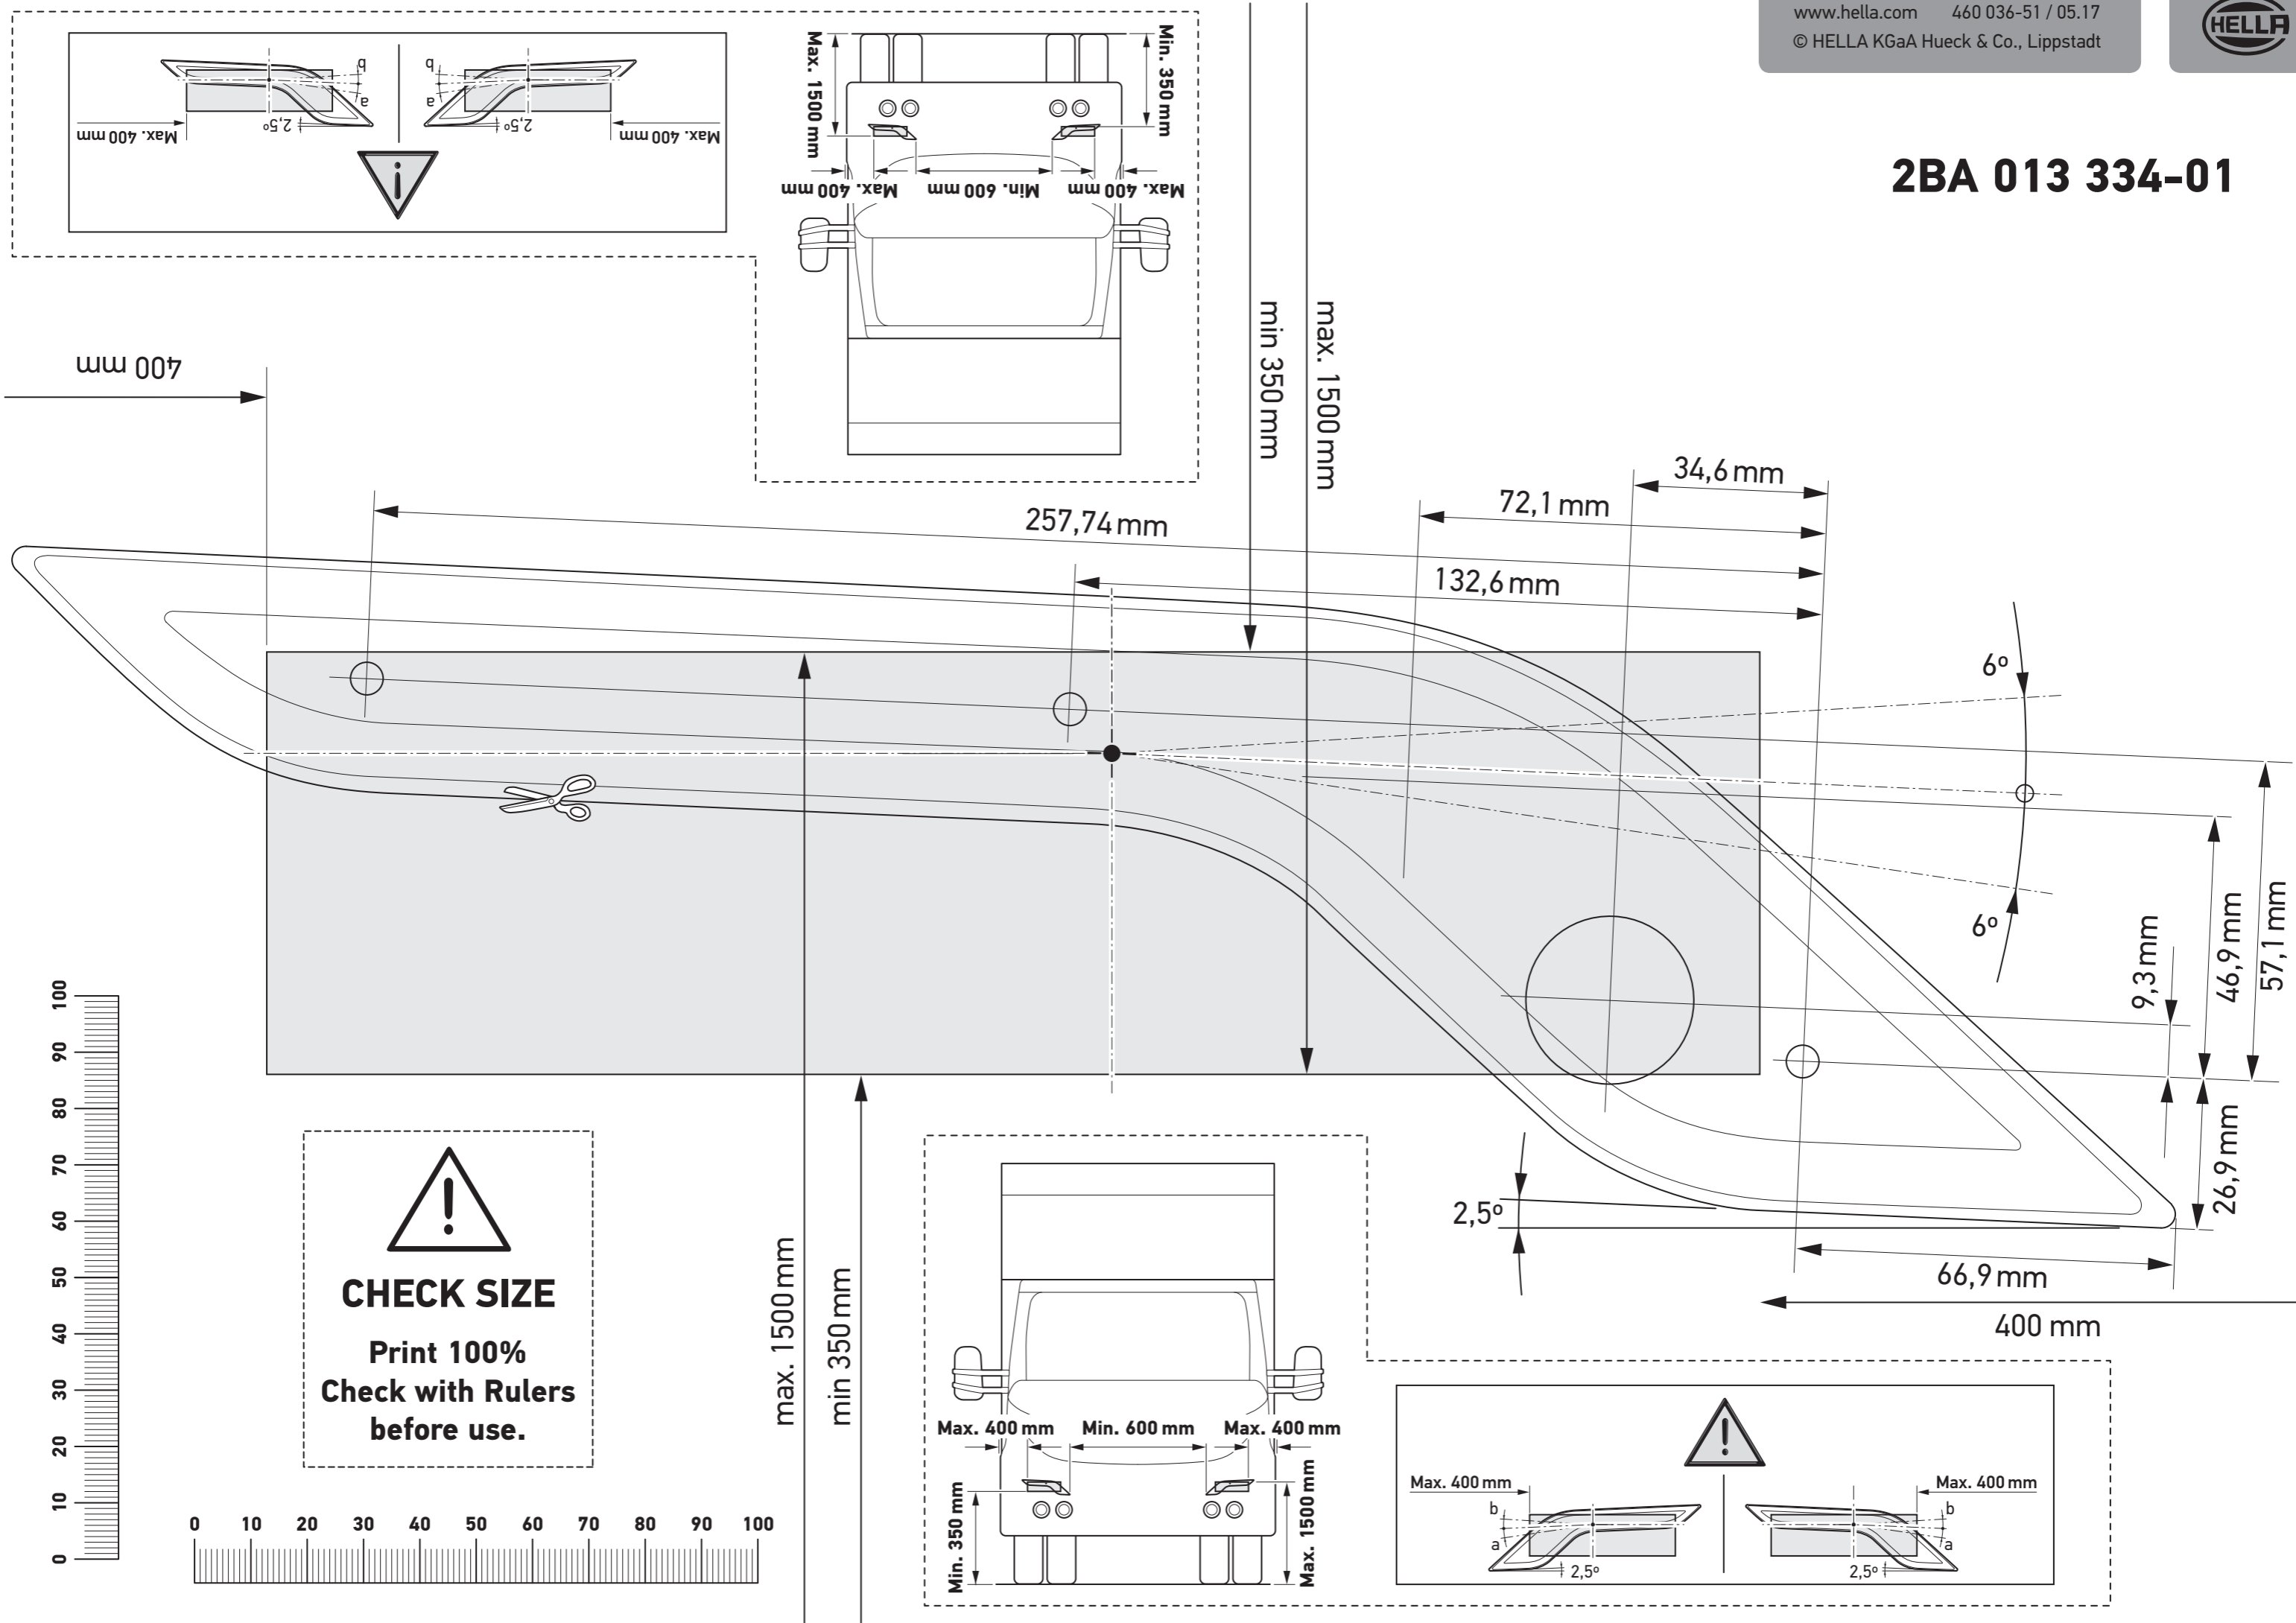

2BA 013 334-01

400 mm

! CHECK SIZE
 Print 100%
 Check with Rulers
 before use.

max. 1500 mm

min 350 mm