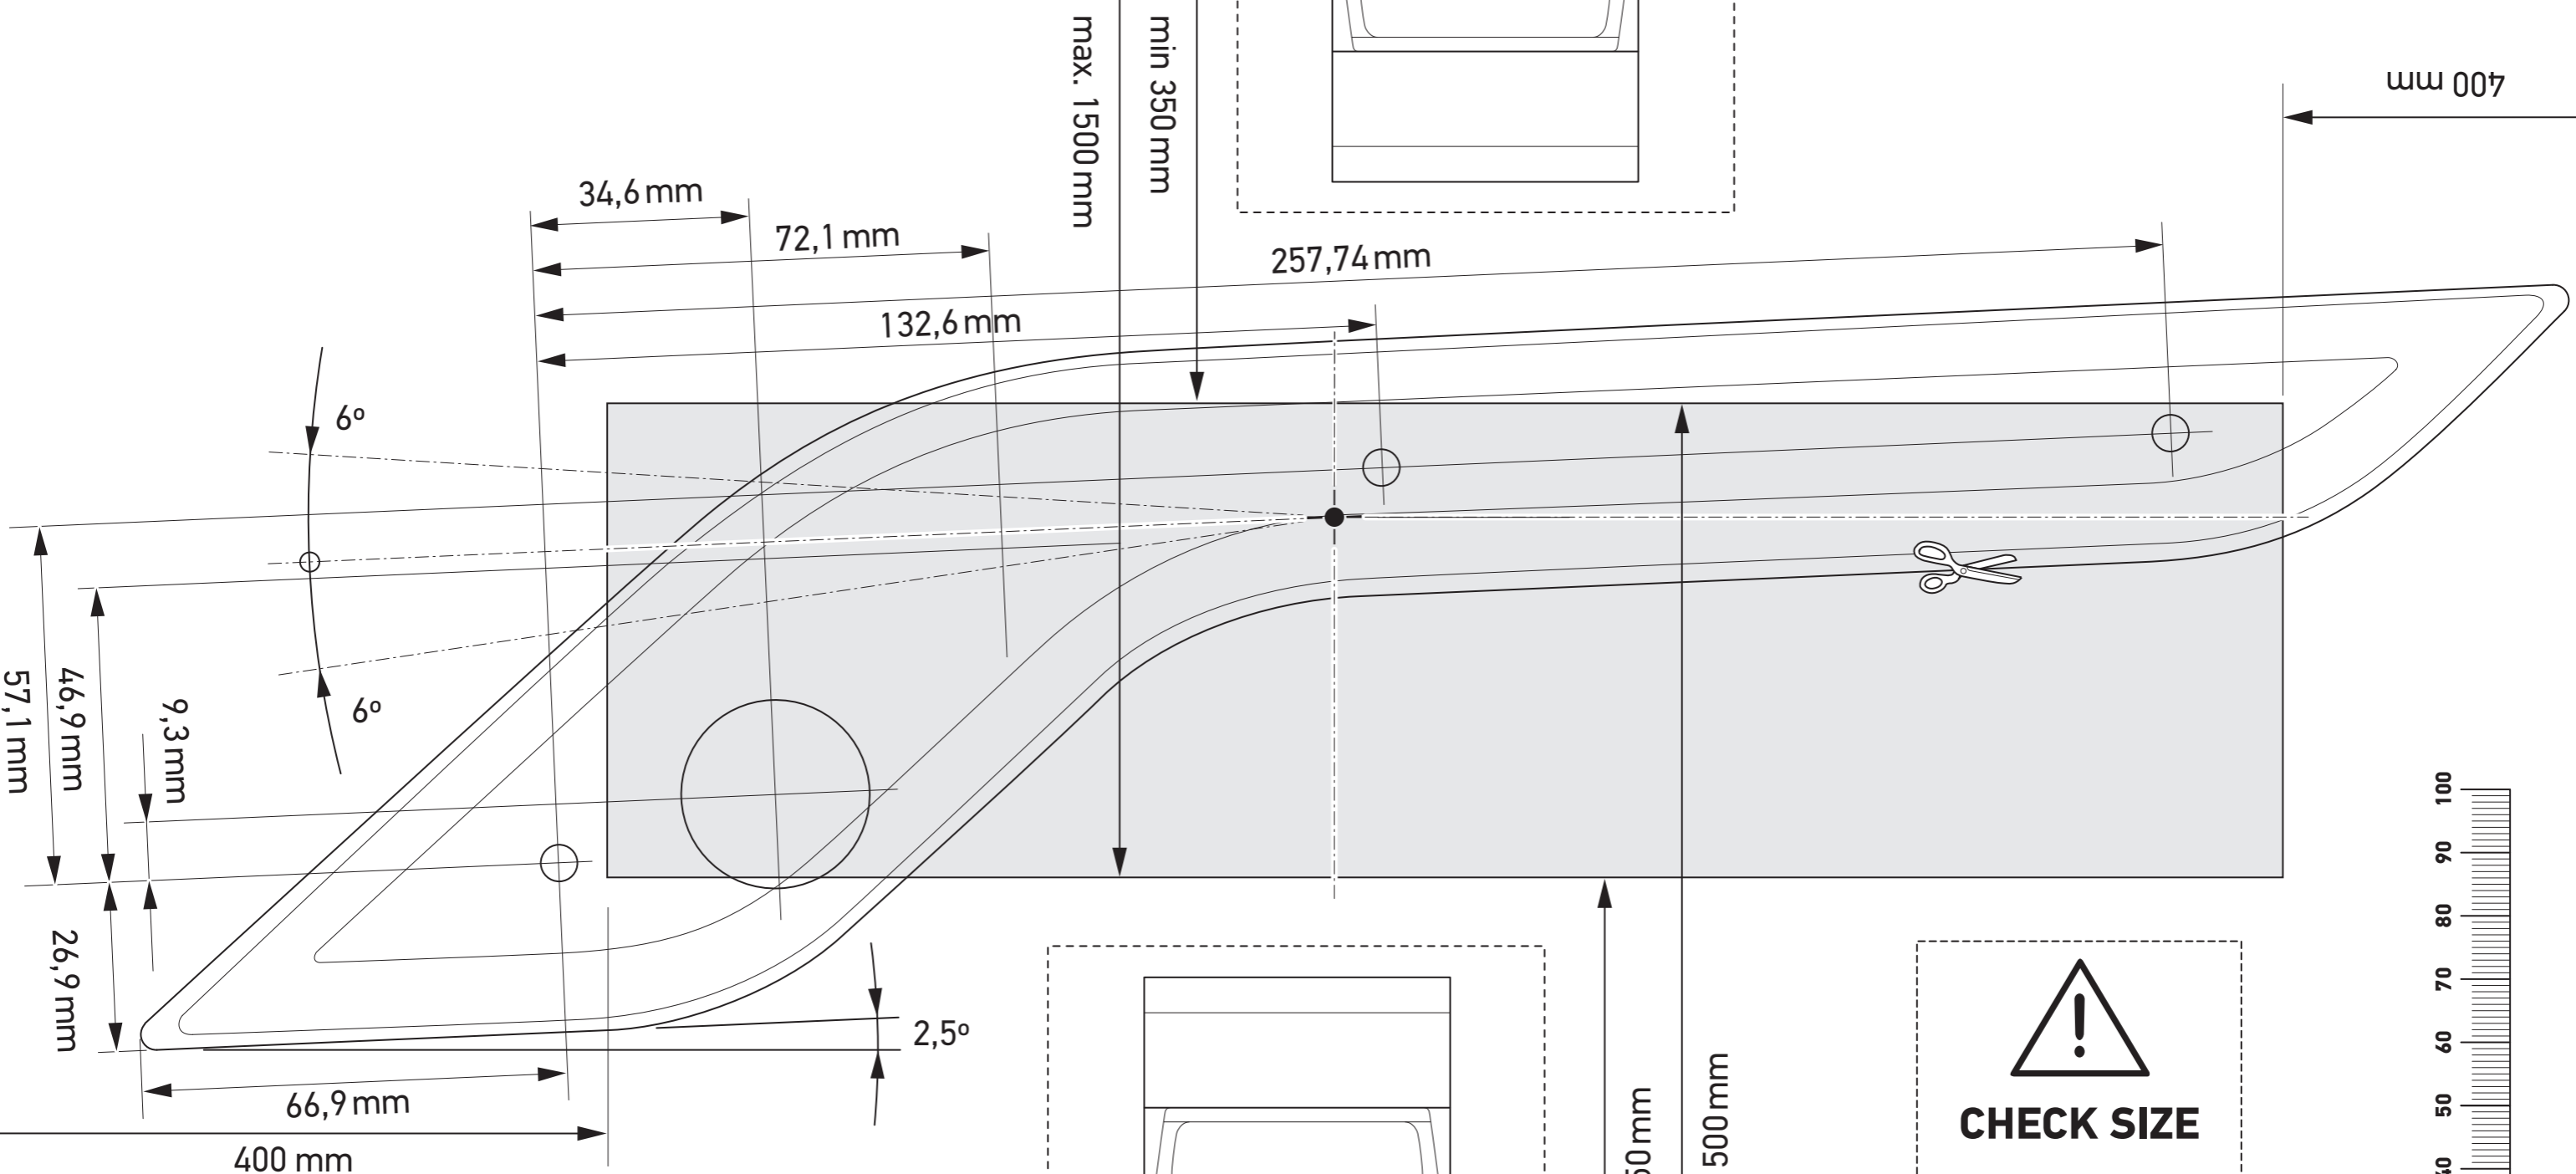

# 2BA 013 334-02

**!**  
**CHECK SIZE**  
 Print 100%  
 Check with Rulers  
 before use.