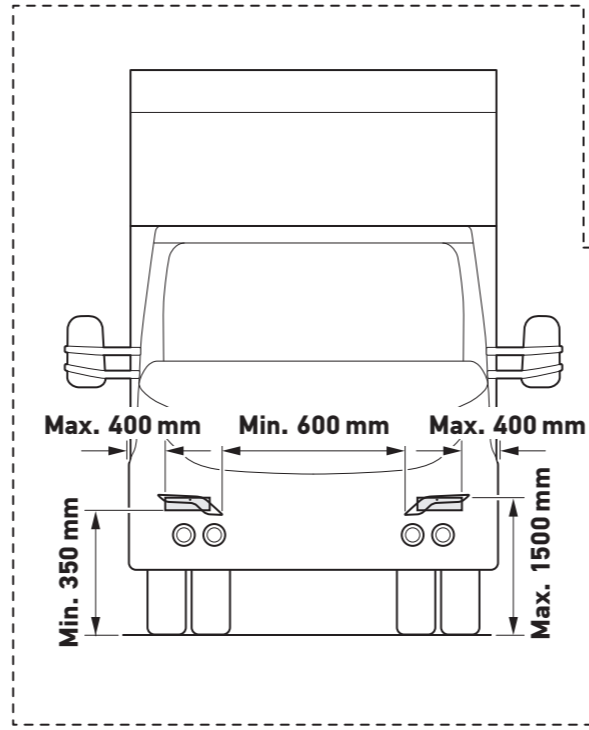

2BA 013 334-05

CHECK SIZE

Print 100%
Check with Rulers
before use.

min 350 mm
max. 1500 mm