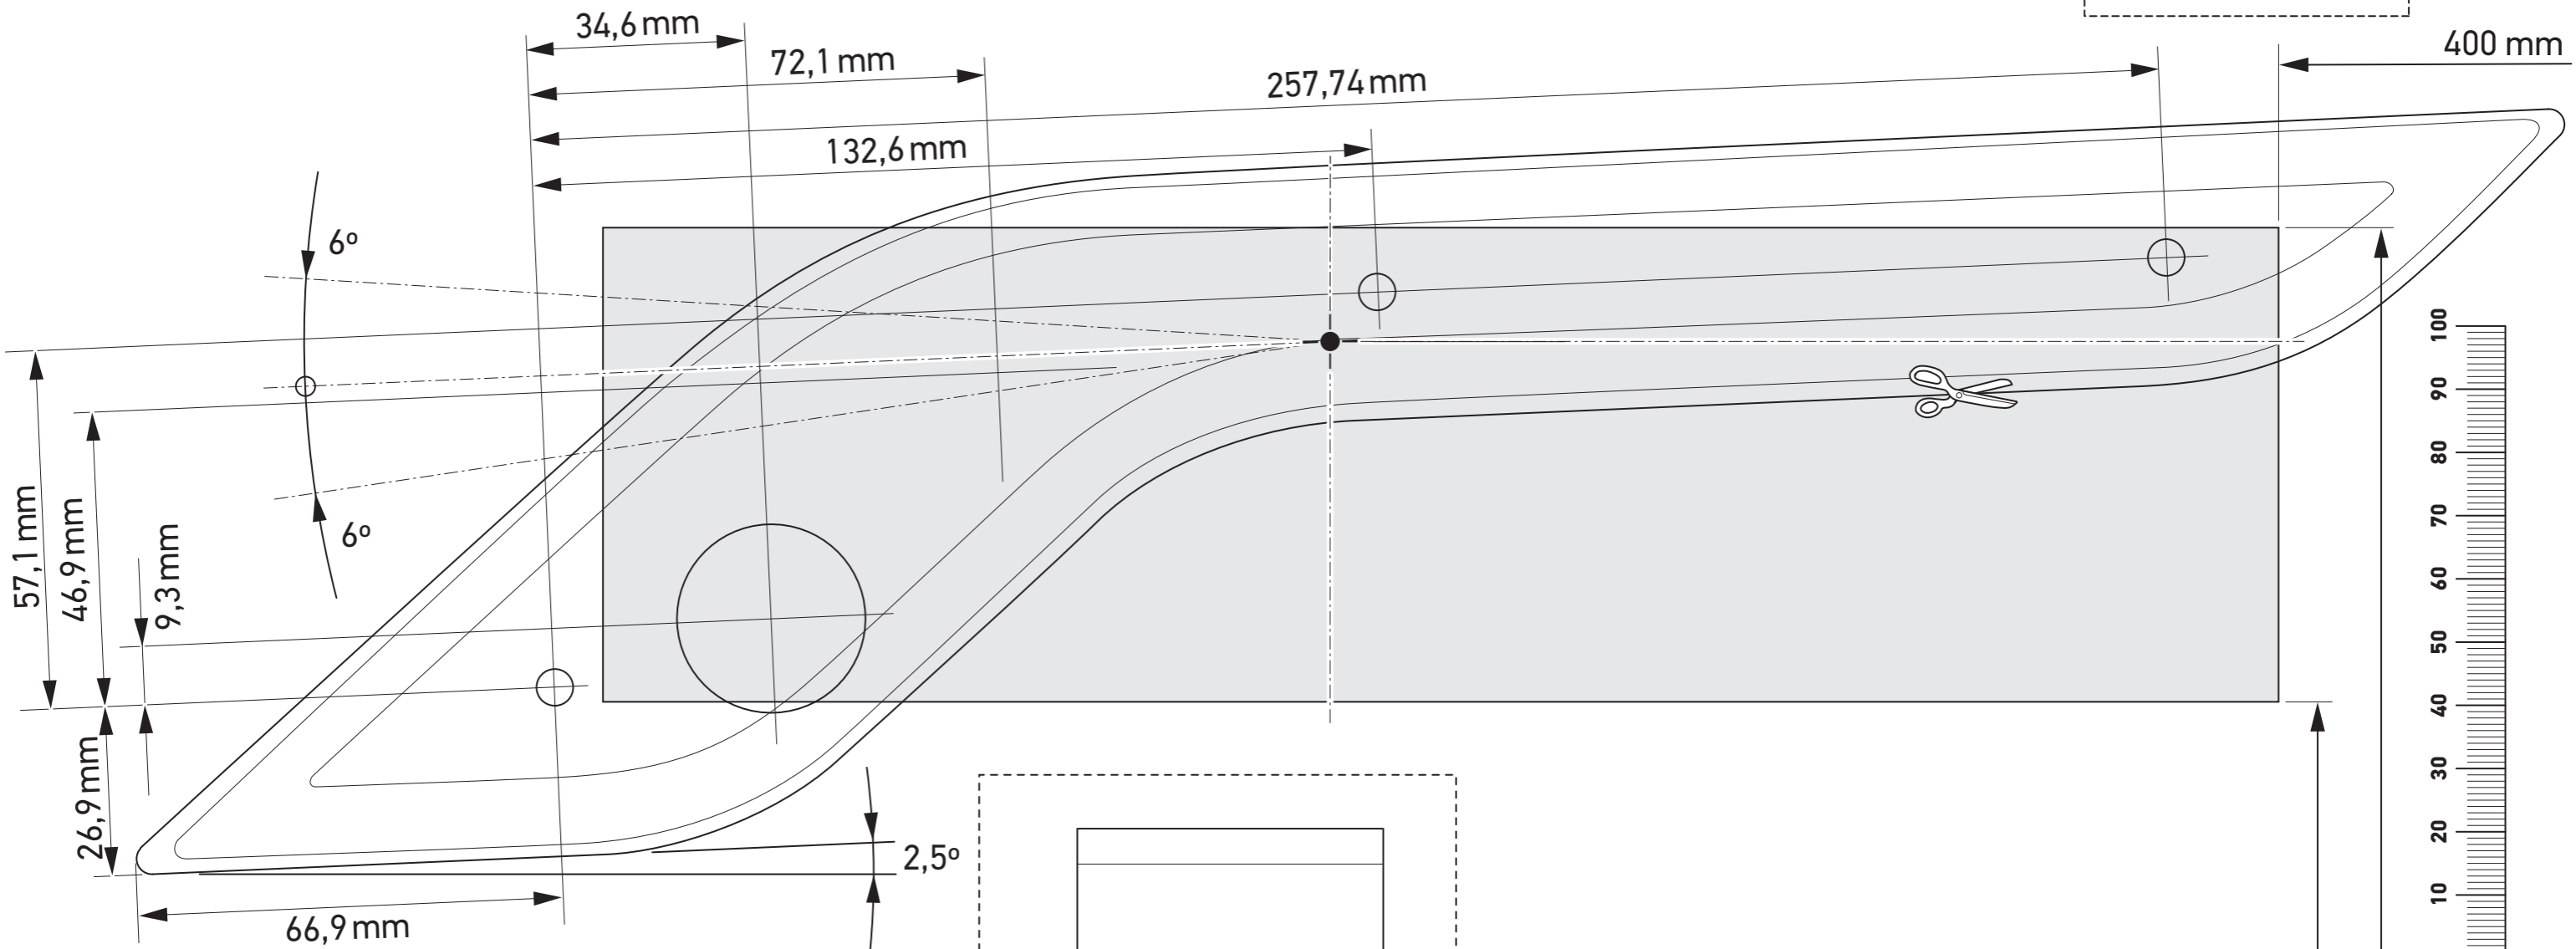

2BA 013 334-05

CHECK SIZE

Print 100%
Check with Rulers
before use.

min 350 mm
max. 1500 mm