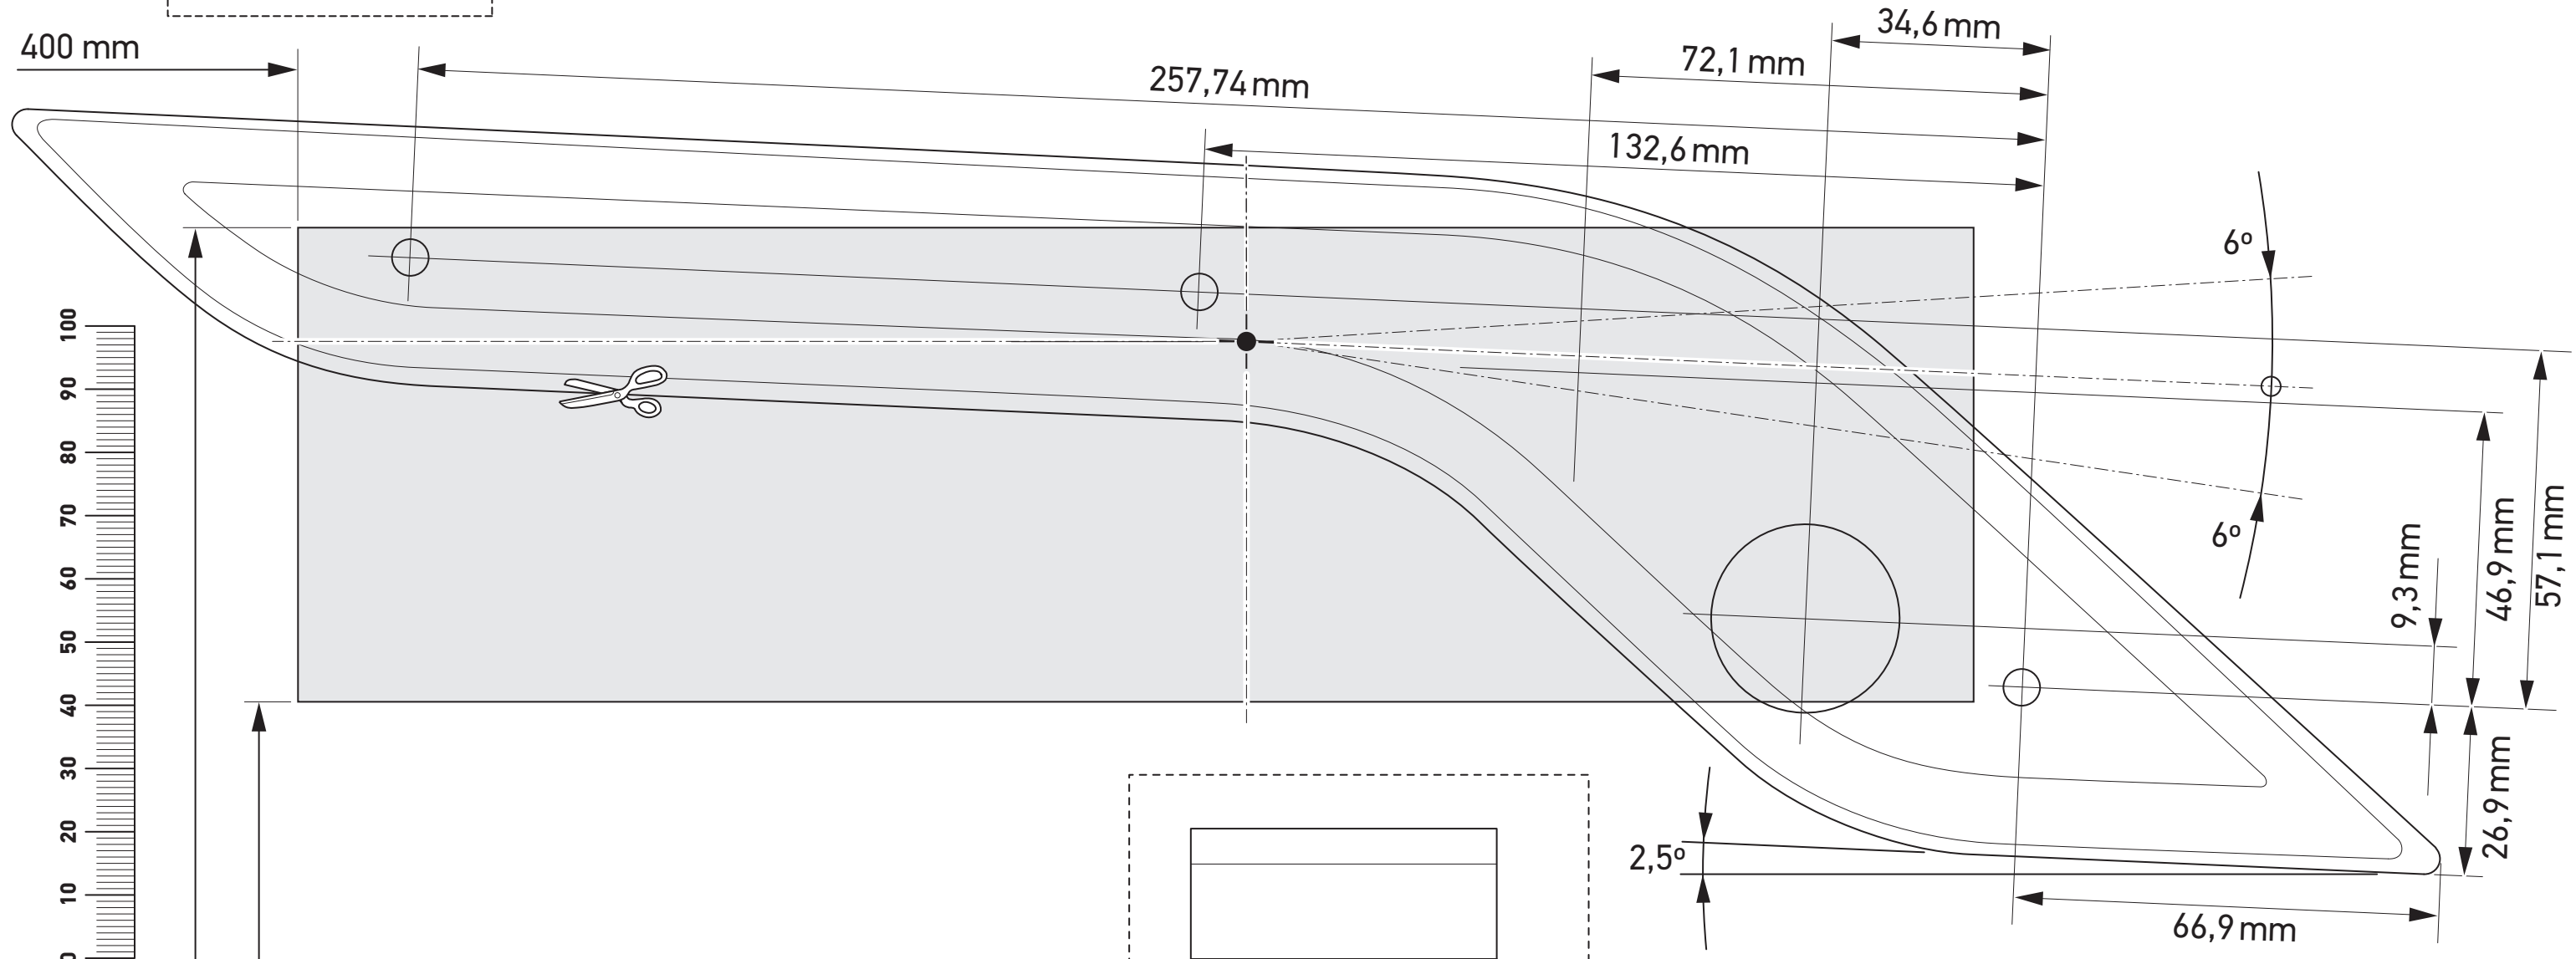

2BA 013 334-06

CHECK SIZE
Print 100%
Check with Rulers
before use.

max. 1500 mm
min 350 mm