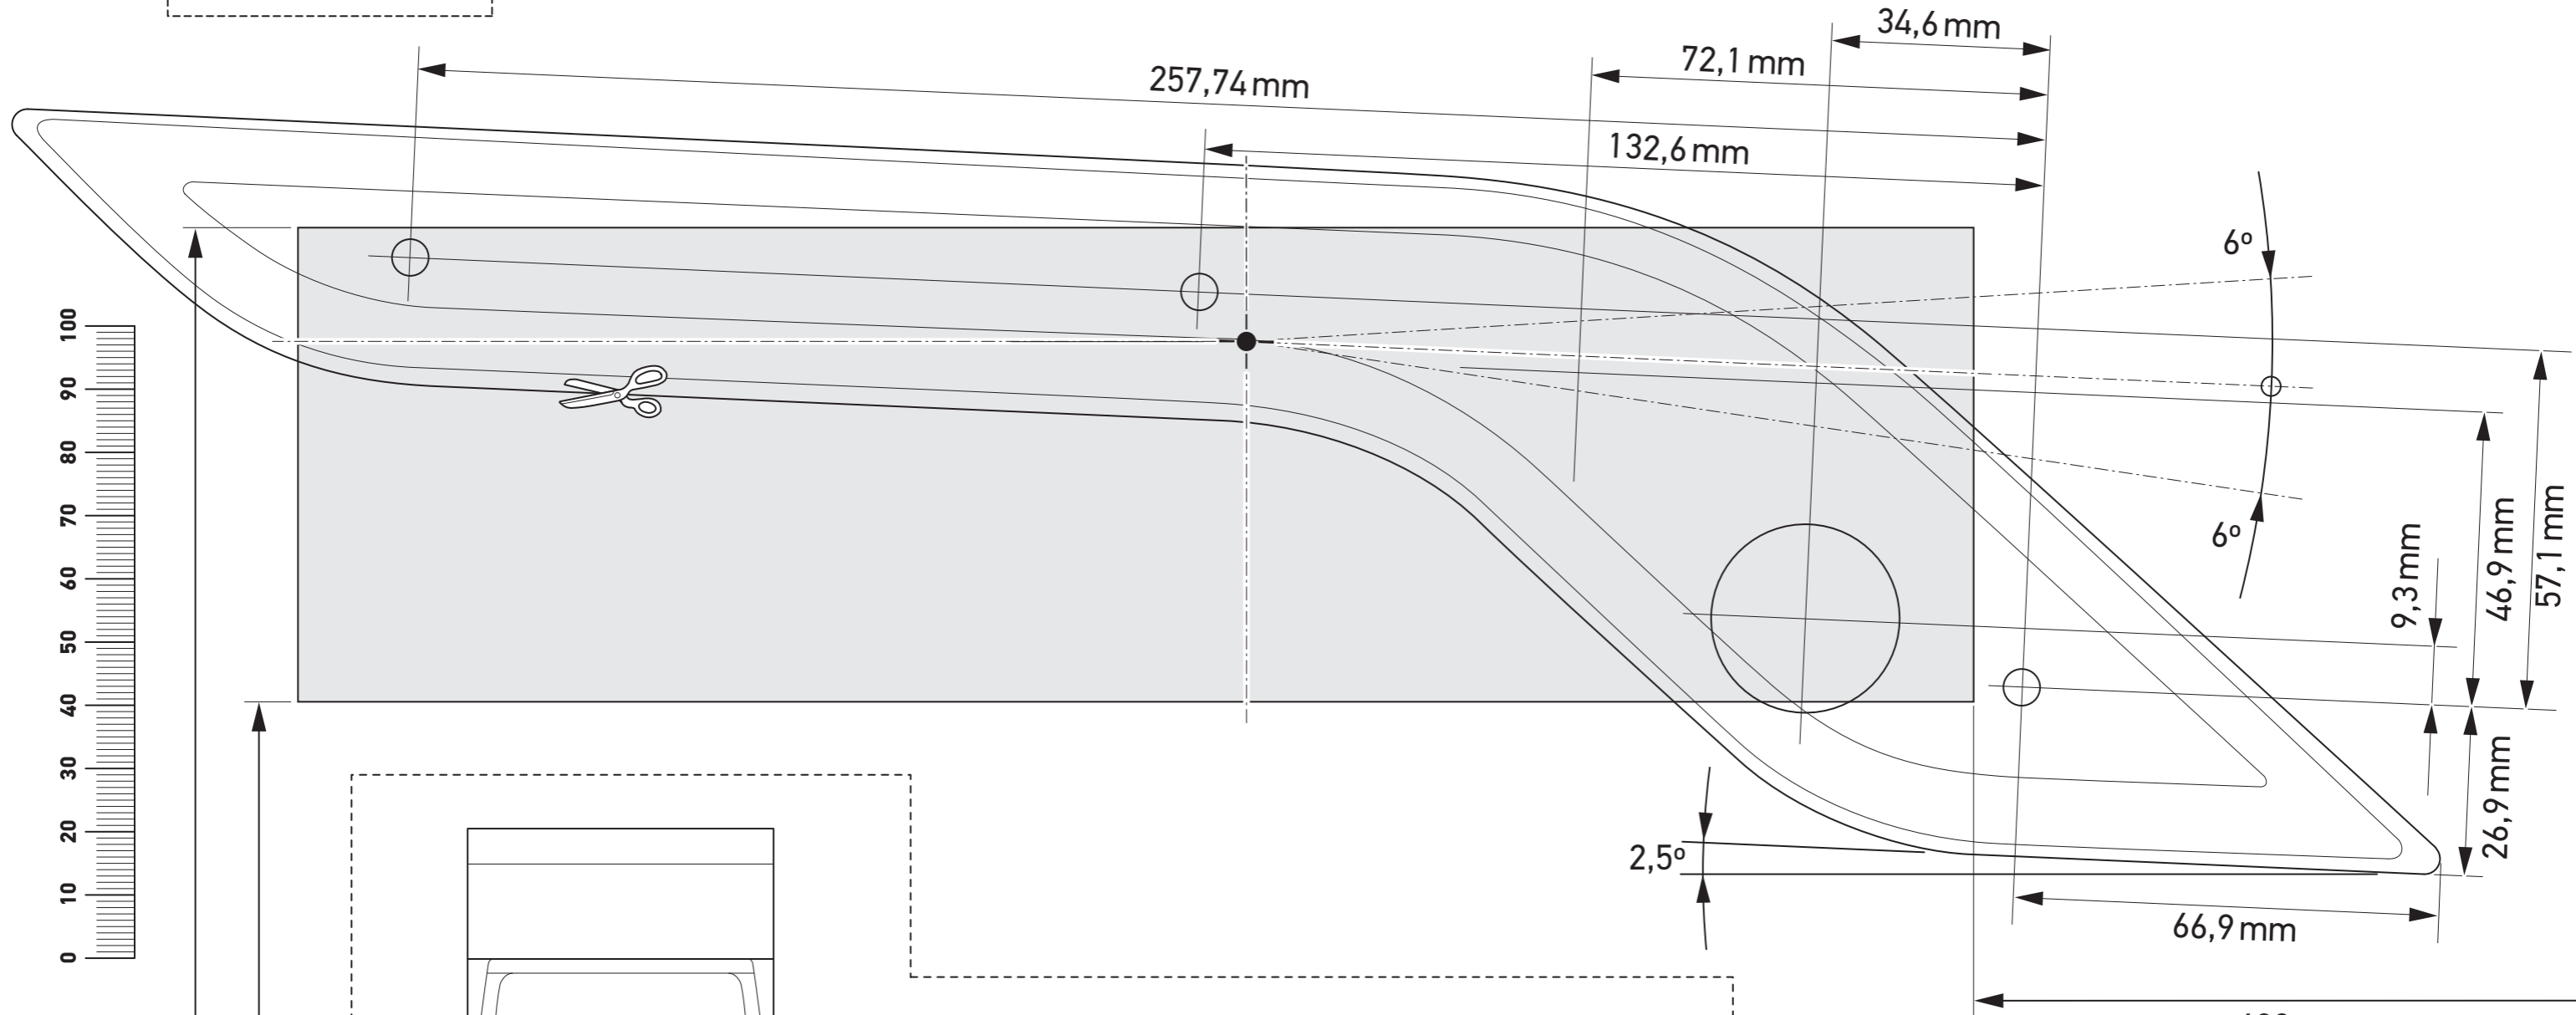

2BA 013 334-07

!
CHECK SIZE
 Print 100%
 Check with Rulers
 before use.

max. 1500 mm
 min 350 mm