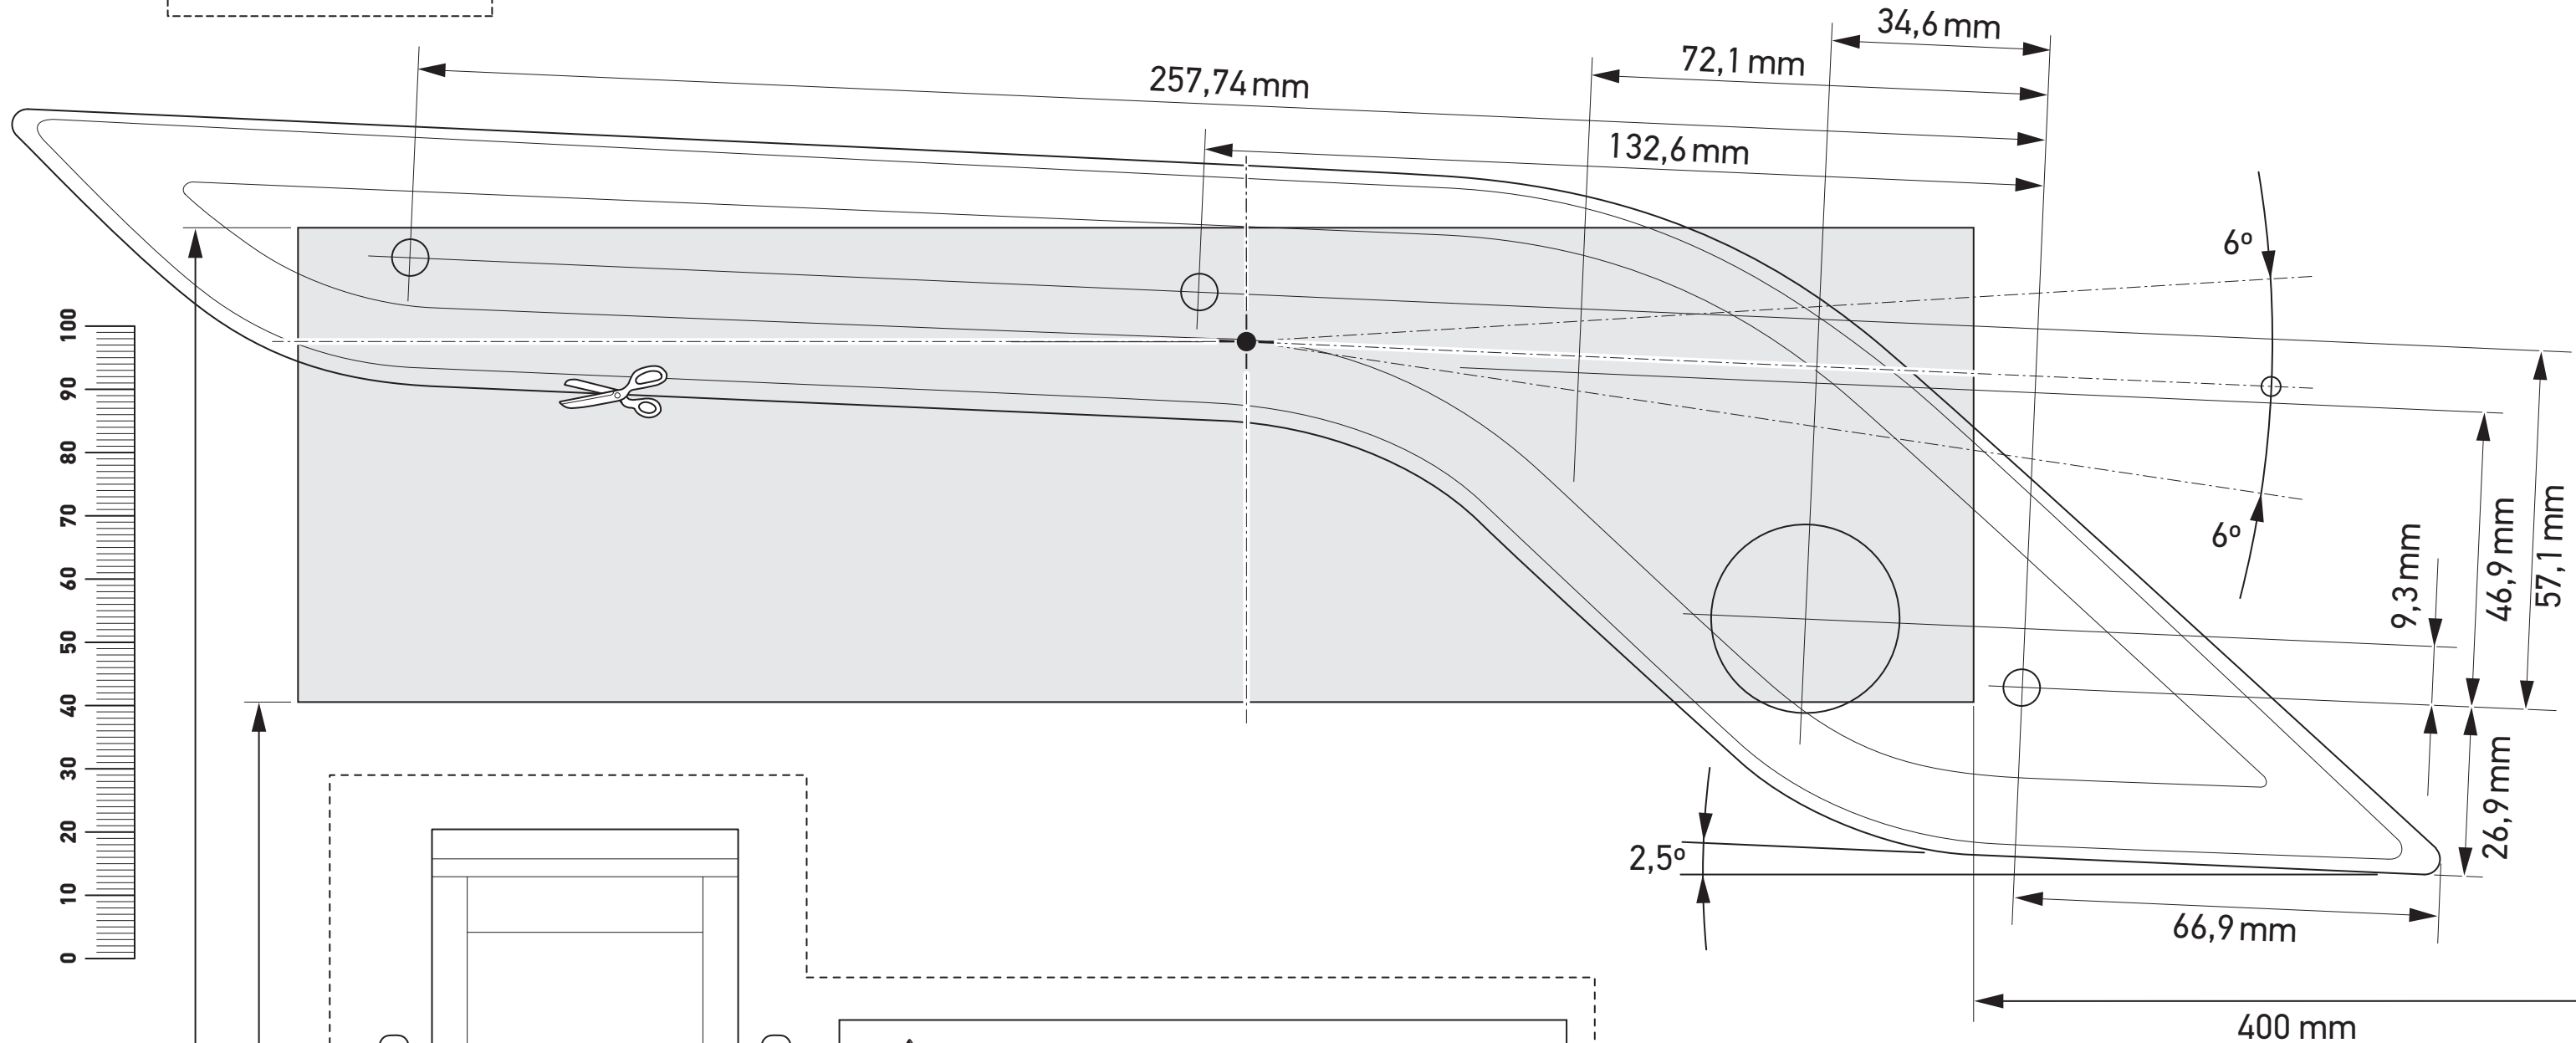

2BA 013 333-07

CHECK SIZE
Print 100%
Check with Rulers
before use.

max. 1500 mm
min 350 mm