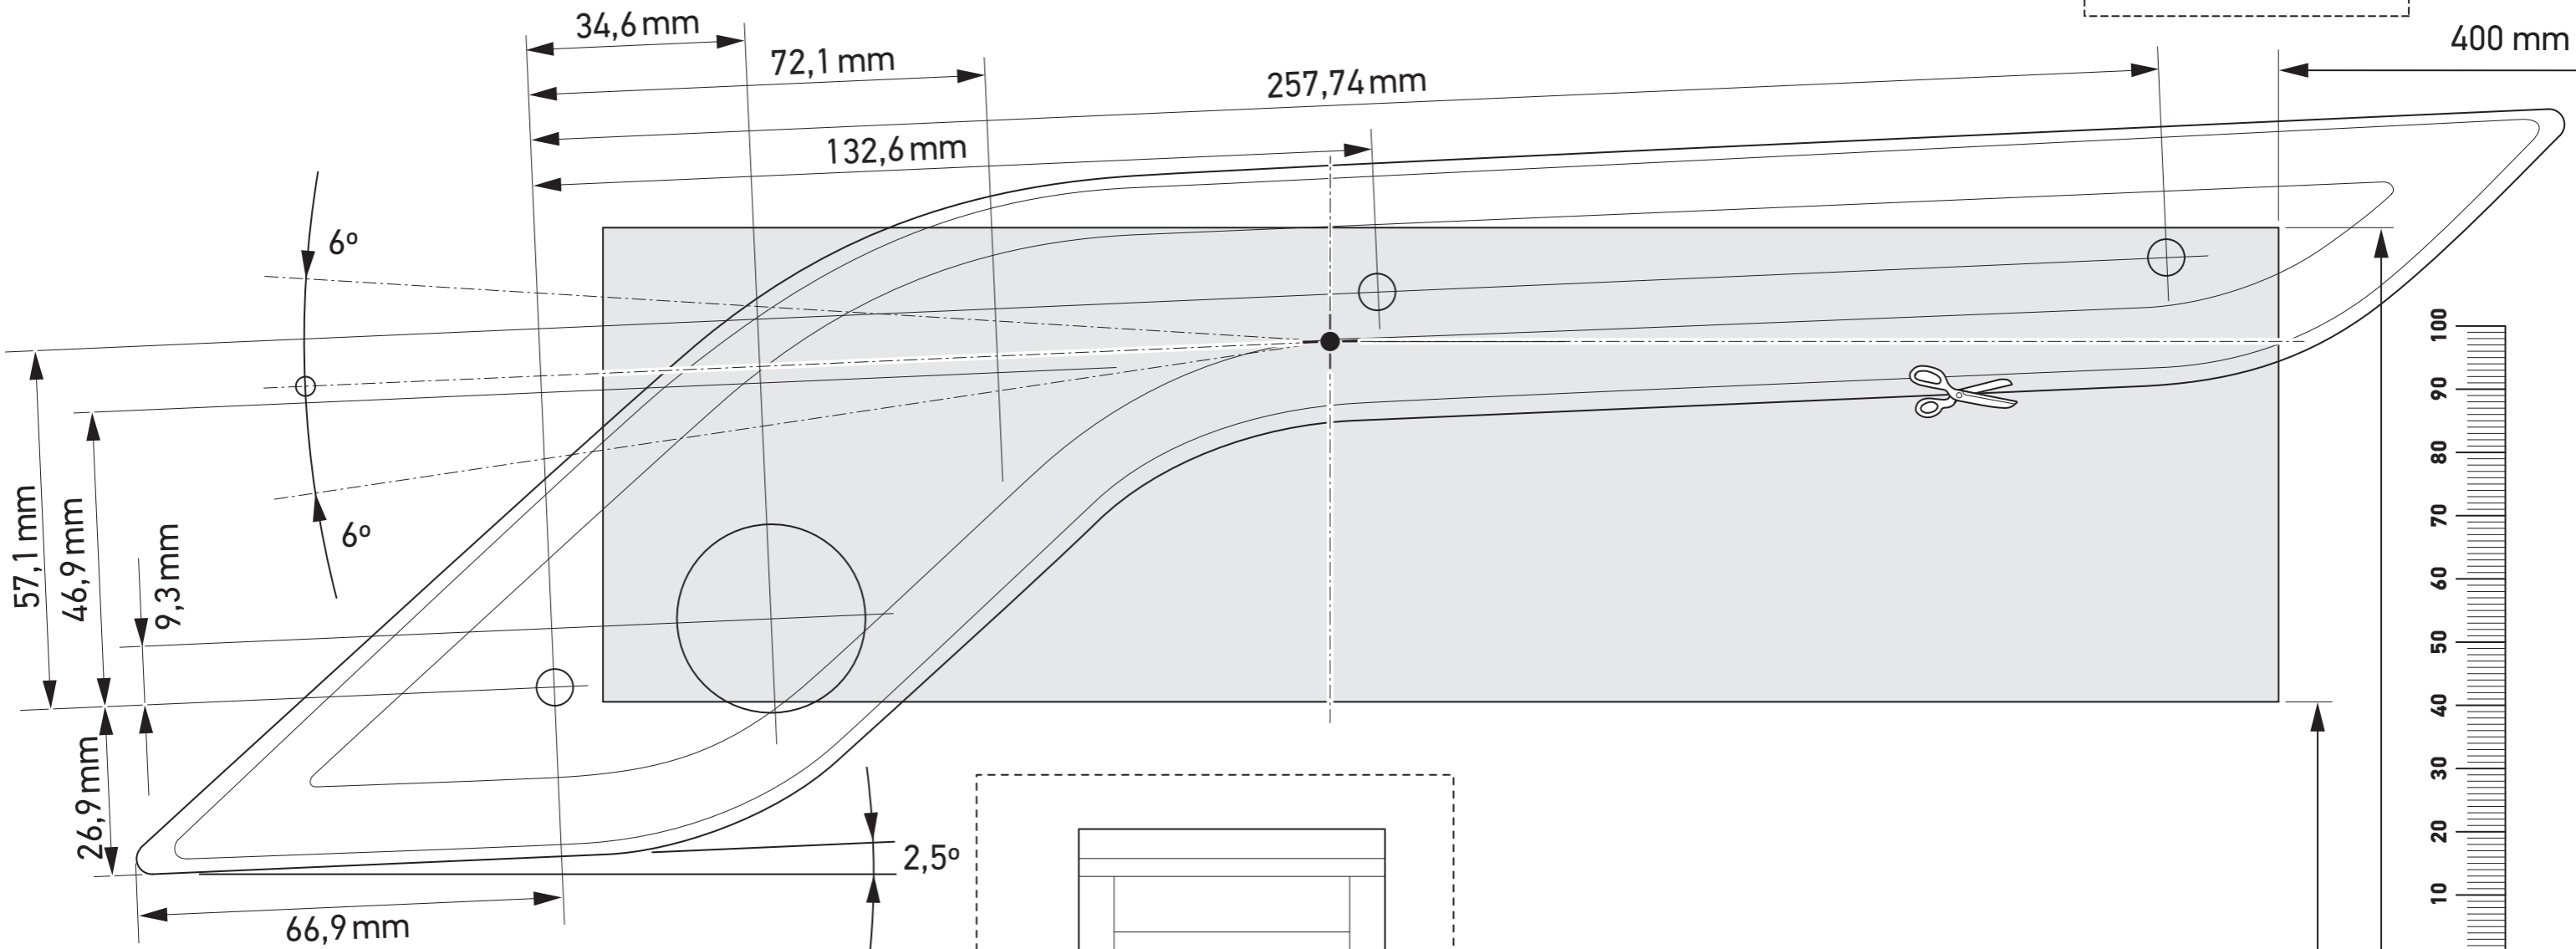

2BA 013 333-08

CHECK SIZE
 Print 100%
 Check with Rulers
 before use.

min 350 mm
 max. 1500 mm