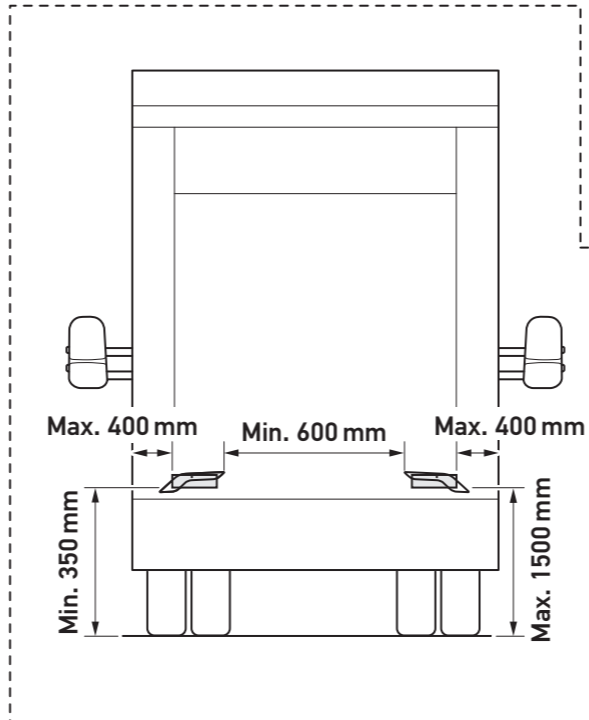

2BA 013 333-08

CHECK SIZE
 Print 100%
 Check with Rulers
 before use.

min 350 mm
 max. 1500 mm