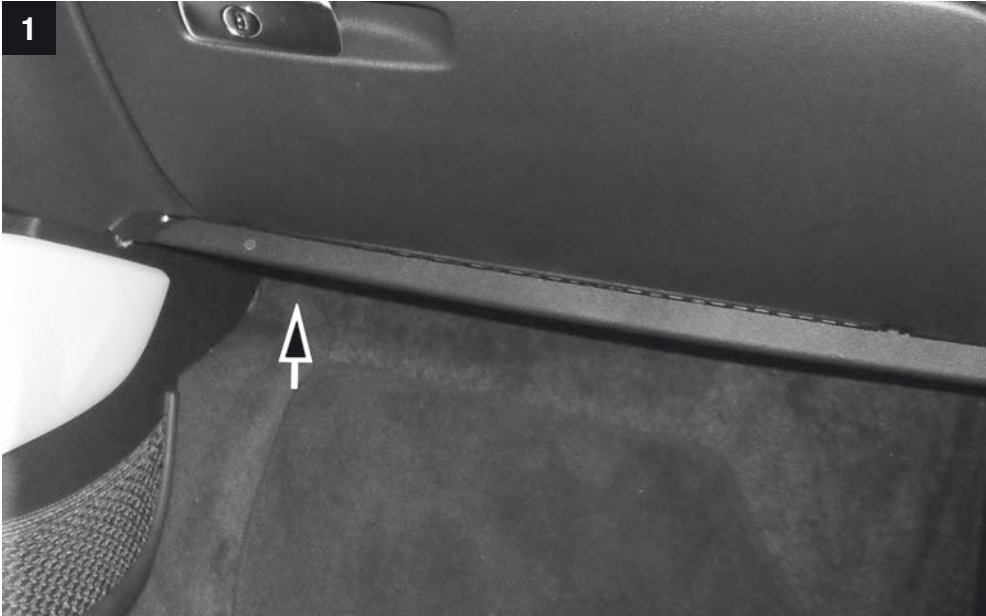

CU/CUK 2545, CU/CUK/FP 26 010
Audi, Seat, Skoda, VW