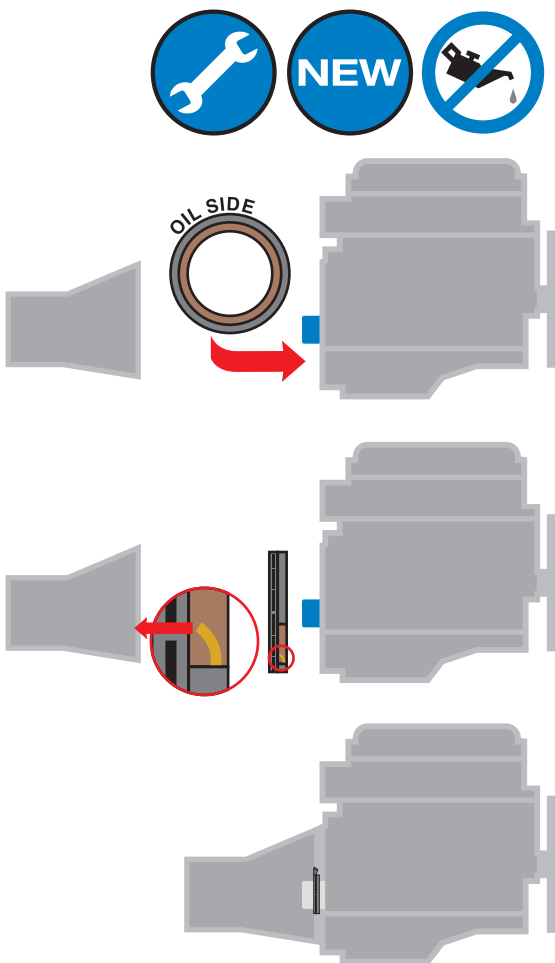

0028

Information de service technique

Page 1/1

81-39433-00

Opel, Chevrolet, Alfa Romeo, Fiat, etc.

81-39433-00 = OE 55 355 235

VICTOR REINZ – Just seal it!