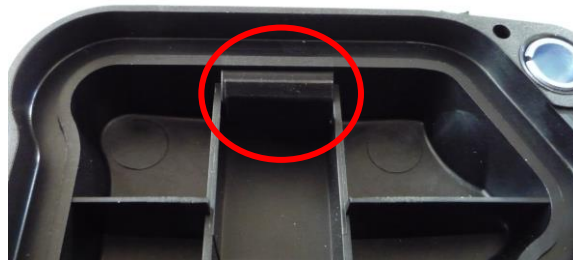

Das Original

TSI 04/13

Citroën | Peugeot KFU | ET3J4

431.450 | 431.460

Valve cover gasket has to be seated properly:

1.

2.

3.