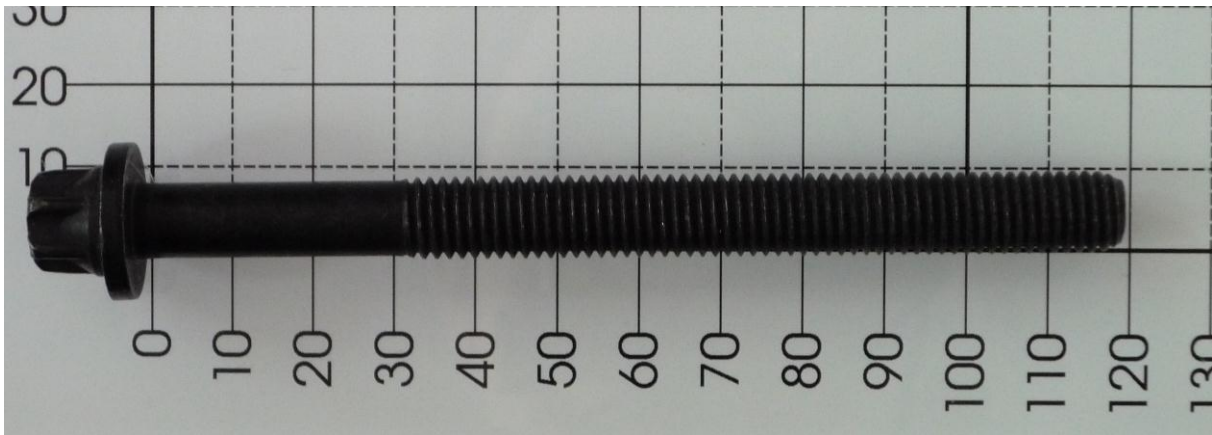

Das Original

TSI 03/13

Citroën | Peugeot

431.440

New:

 **431.440**

M10 x 1,5 x 117

Replaced:

 **152.530**

M10 x 1,5 x 122

Note:

-  431.440 replaces  152.530.
- Installation without washer.