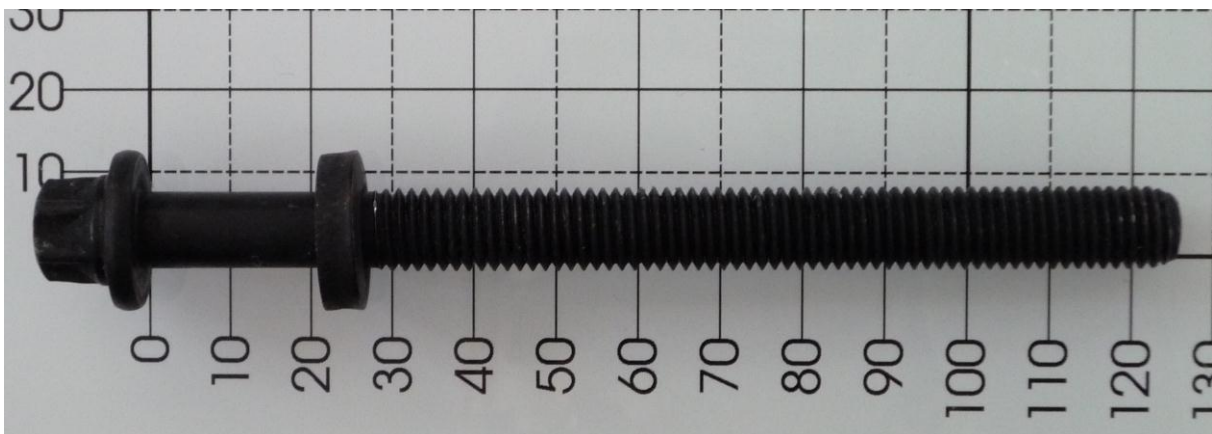

Das Original

TSI 03/13

Citroën | Peugeot

431.440

New:

 **431.440**

M10 x 1,5 x 117

Replaced:

 **152.530**

M10 x 1,5 x 122

Note:

-  431.440 replaces  152.530.
- Installation without washer.