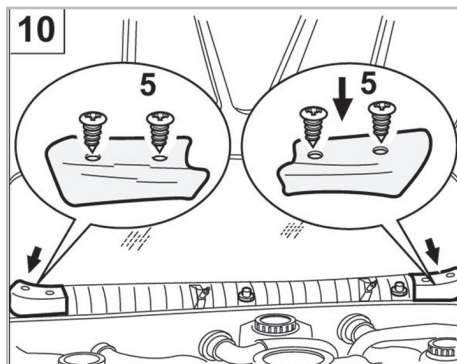

[www.valeo-techassist.com](http://www.valeo-techassist.com)

COMFORT

particle filter

FOR  
FIAT

COUPÉ A/C+/- (07/96 >) / TEMPRA A/C+/- (11/89 > 01/96) / TIPO A/C+ (01/88 > 10/95)

698174

FH410

PA