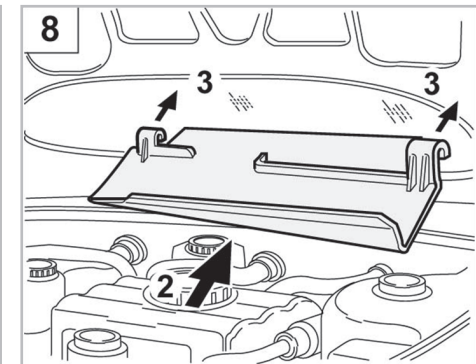

[www.valeo-techassist.com](http://www.valeo-techassist.com)

COMFORT

particle filter

FOR  
FIAT

COUPÉ A/C+/- (07/96 >) / TEMPRA A/C+/- (11/89 > 01/96) / TIPO A/C+ (01/88 > 10/95)

698174

FH410

PA