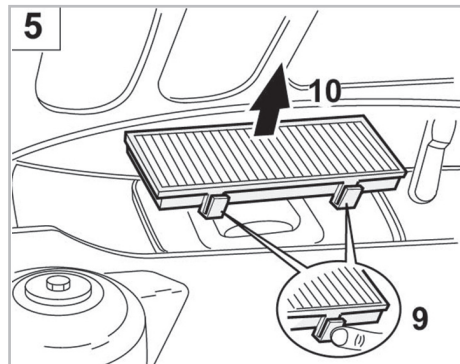

particle  
filter

FOR

**ALFA ROMEO**

145 A/C+ (09/94 >) / 146 A/C+ (12/94 >) / 155 A/C+ (04/96 > 08/97) / GTV A/C+/- (12/94 > 01/06) / SPIDER A/C+/- (04/95 > 02/93)

**698174**

FH410

PA

WANT TO  
KNOW MORE?