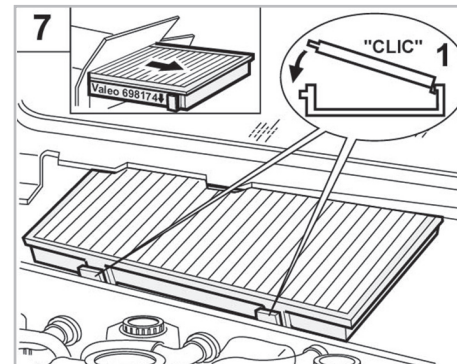

[www.valeo-techassist.com](http://www.valeo-techassist.com)

COMFORT

particle filter

FOR  
FIAT

COUPÉ A/C+/- (07/96 >) / TEMPRA A/C+/- (11/89 > 01/96) / TIPO A/C+ (01/88 > 10/95)

698174

FH410

PA