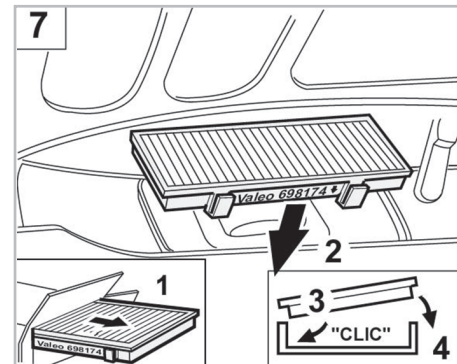

particle  
filter

FOR

**ALFA ROMEO**

145 A/C+ (09/94 >) / 146 A/C+ (12/94 >) / 155 A/C+ (04/96 > 08/97) / GTV A/C+/- (12/94 > 01/06) / SPIDER A/C+/- (04/95 > 02/93)

**698174**

FH410

PA

WANT TO  
KNOW MORE?