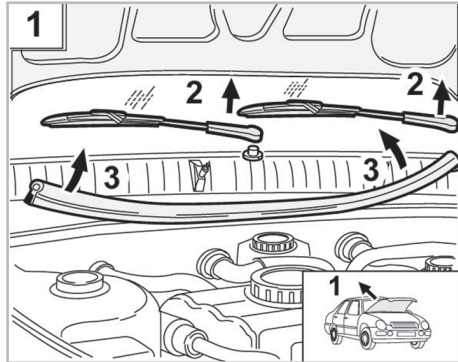

[www.valeo-techassist.com](http://www.valeo-techassist.com)

COMFORT

particle filter

FOR  
FIAT

COUPÉ A/C+/- (07/96 >) / TEMPRA A/C+/- (11/89 > 01/96) / TIPO A/C+ (01/88 > 10/95)

698174

FH410

PA