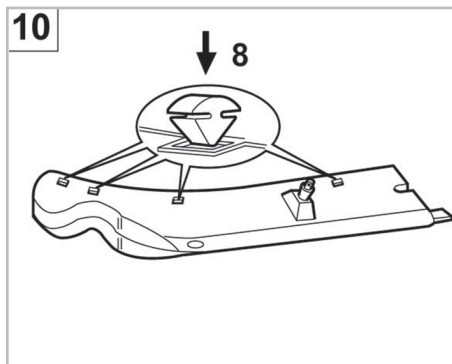

particle  
filter

FOR

**ALFA ROMEO**

145 A/C+ (09/94 >) / 146 A/C+ (12/94 >) / 155 A/C+ (04/96 > 08/97) / GTV A/C+/- (12/94 > 01/06) / SPIDER A/C+/- (04/95 > 02/93)

**698174**

FH410

PA

WANT TO  
KNOW MORE?