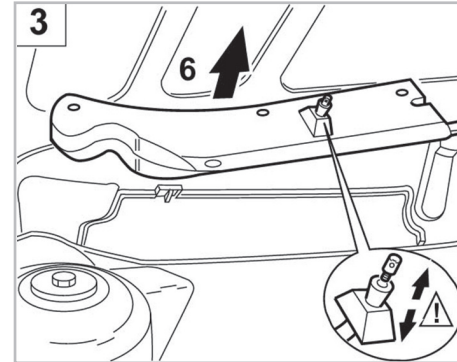

particle  
filter

FOR

**ALFA ROMEO**

145 A/C+ (09/94 >) / 146 A/C+ (12/94 >) / 155 A/C+ (04/96 > 08/97) / GTV A/C+/- (12/94 > 01/06) / SPIDER A/C+/- (04/95 > 02/93)

**698174**

FH410

PA

WANT TO  
KNOW MORE?