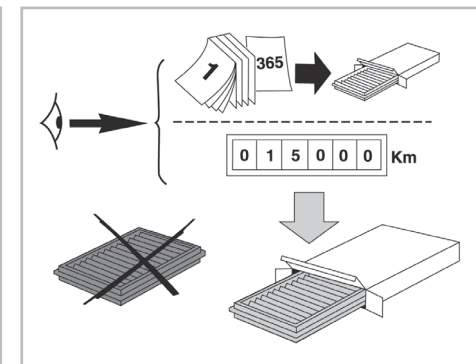

[www.valeo-techassist.com](http://www.valeo-techassist.com)

COMFORT

particle filter

FOR  
FIAT

COUPÉ A/C+/- (07/96 >) / TEMPRA A/C+/- (11/89 > 01/96) / TIPO A/C+ (01/88 > 10/95)

698174

FH410

PA