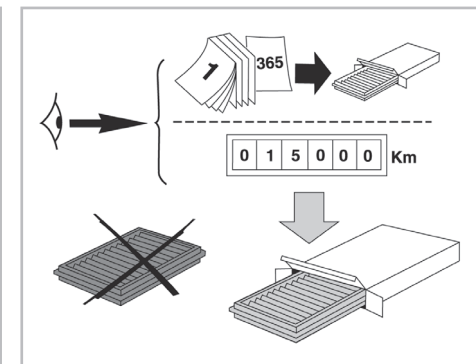

particle  
filter

FOR

**ALFA ROMEO**

145 A/C+ (09/94 >) / 146 A/C+ (12/94 >) / 155 A/C+ (04/96 > 08/97) / GTV A/C+/- (12/94 > 01/06) / SPIDER A/C+/- (04/95 > 02/93)

**698174**

FH410

PA

WANT TO  
KNOW MORE?