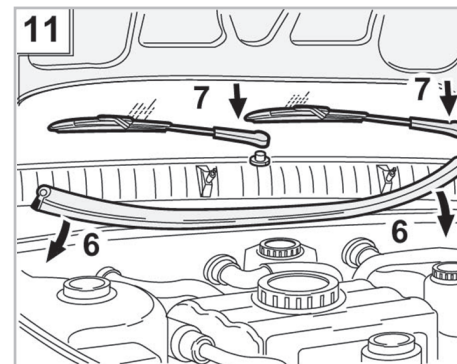

[www.valeo-techassist.com](http://www.valeo-techassist.com)

COMFORT

particle filter

FOR  
FIAT

COUPÉ A/C+/- (07/96 >) / TEMPRA A/C+/- (11/89 > 01/96) / TIPO A/C+ (01/88 > 10/95)

698174

FH410

PA