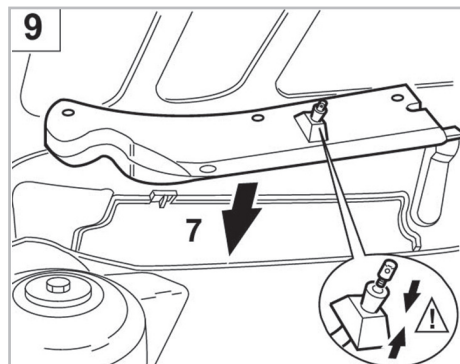

particle  
filter

FOR

**ALFA ROMEO**

145 A/C+ (09/94 >) / 146 A/C+ (12/94 >) / 155 A/C+ (04/96 > 08/97) / GTV A/C+/- (12/94 > 01/06) / SPIDER A/C+/- (04/95 > 02/93)

**698174**

FH410

PA

WANT TO  
KNOW MORE?