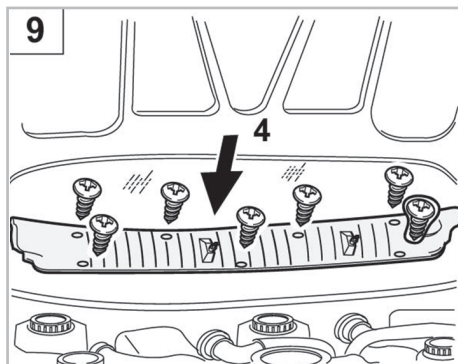

COMFORT

particle filter

FOR
FIAT

COUPÉ A/C+/- (07/96 >) / TEMPRA A/C+/- (11/89 > 01/96) / TIPO A/C+ (01/88 > 10/95)

698174

FH410

PA

WANT TO
KNOW MORE?

www.valeo-techassist.com

Valeo Service - Société par Actions Simplifiée - Capital de 12 900 000 € - 70, rue Pleyel, 93285 Saint-Denis Cedex - France - B 306 486 408 RCS Bobigny