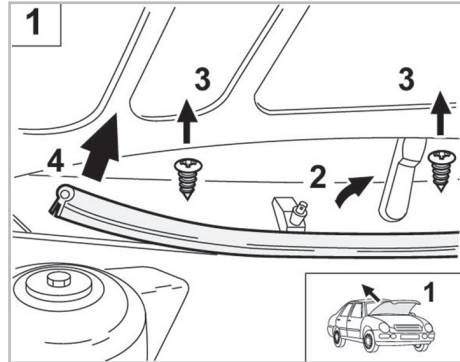

particle  
filter

FOR

**ALFA ROMEO**

145 A/C+ (09/94 >) / 146 A/C+ (12/94 >) / 155 A/C+ (04/96 > 08/97) / GTV A/C+/- (12/94 > 01/06) / SPIDER A/C+/- (04/95 > 02/93)

**698174**

FH410

PA

WANT TO  
KNOW MORE?