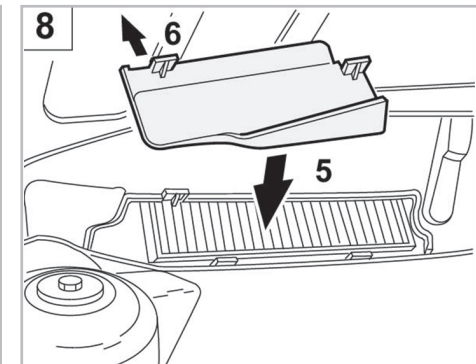

particle  
filter

FOR

**ALFA ROMEO**

145 A/C+ (09/94 >) / 146 A/C+ (12/94 >) / 155 A/C+ (04/96 > 08/97) / GTV A/C+/- (12/94 > 01/06) / SPIDER A/C+/- (04/95 > 02/93)

**698174**

FH410

PA

WANT TO  
KNOW MORE?