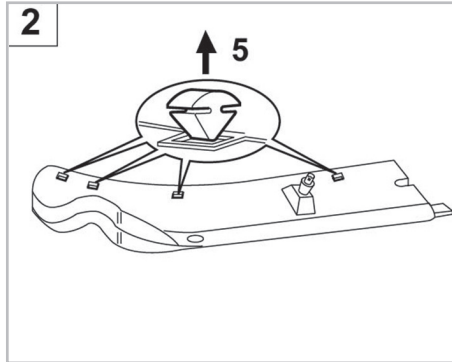

particle  
filter

FOR

**ALFA ROMEO**

145 A/C+ (09/94 >) / 146 A/C+ (12/94 >) / 155 A/C+ (04/96 > 08/97) / GTV A/C+/- (12/94 > 01/06) / SPIDER A/C+/- (04/95 > 02/93)

**698174**

FH410

PA

WANT TO  
KNOW MORE?