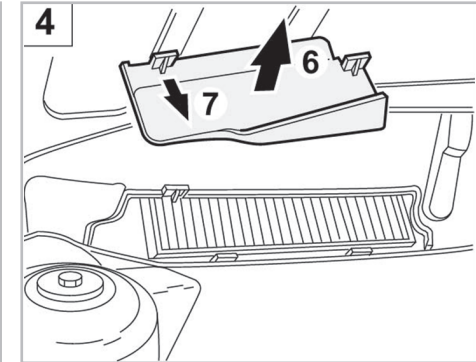

particle  
filter

FOR

**ALFA ROMEO**

145 A/C+ (09/94 >) / 146 A/C+ (12/94 >) / 155 A/C+ (04/96 > 08/97) / GTV A/C+/- (12/94 > 01/06) / SPIDER A/C+/- (04/95 > 02/93)

**698174**

FH410

PA

WANT TO  
KNOW MORE?