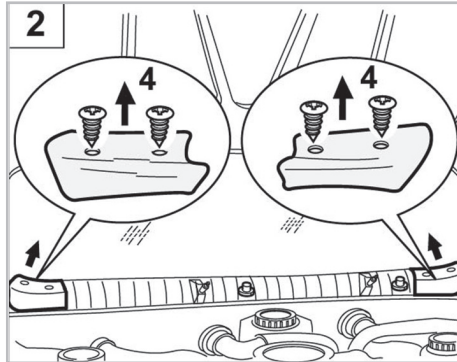

[www.valeo-techassist.com](http://www.valeo-techassist.com)

COMFORT

particle filter

FOR  
FIAT

COUPÉ A/C+/- (07/96 >) / TEMPRA A/C+/- (11/89 > 01/96) / TIPO A/C+ (01/88 > 10/95)

698174

FH410

PA