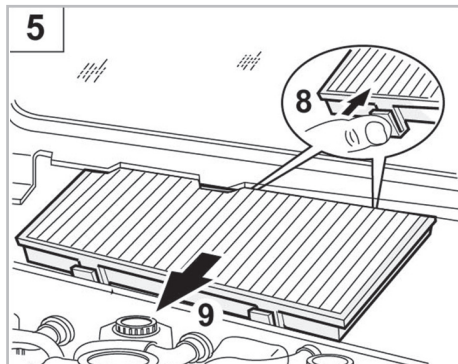

[www.valeo-techassist.com](http://www.valeo-techassist.com)

COMFORT

particle filter

FOR  
FIAT

COUPÉ A/C+/- (07/96 >) / TEMPRA A/C+/- (11/89 > 01/96) / TIPO A/C+ (01/88 > 10/95)

698174

FH410

PA