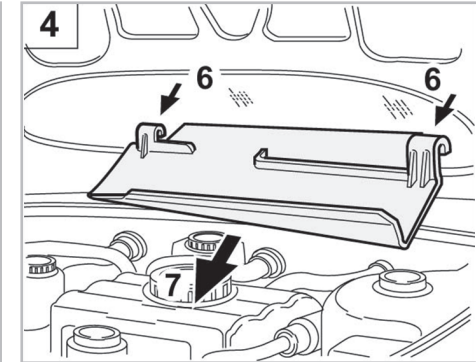

[www.valeo-techassist.com](http://www.valeo-techassist.com)

COMFORT

particle filter

FOR  
FIAT

COUPÉ A/C+/- (07/96 >) / TEMPRA A/C+/- (11/89 > 01/96) / TIPO A/C+ (01/88 > 10/95)

698174

FH410

PA