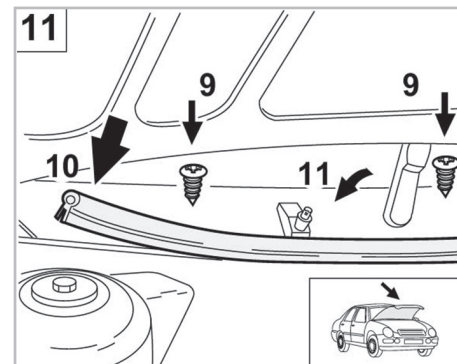

particle  
filter

FOR

**ALFA ROMEO**

145 A/C+ (09/94 >) / 146 A/C+ (12/94 >) / 155 A/C+ (04/96 > 08/97) / GTV A/C+/- (12/94 > 01/06) / SPIDER A/C+/- (04/95 > 02/93)

**698174**

FH410

PA

WANT TO  
KNOW MORE?