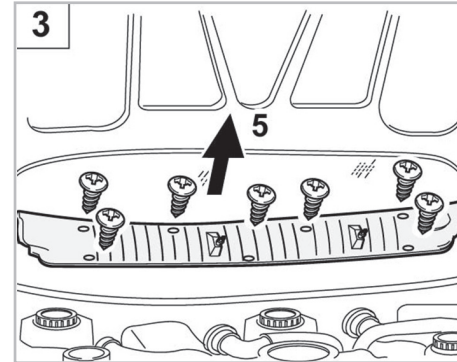

[www.valeo-techassist.com](http://www.valeo-techassist.com)

COMFORT

particle filter

FOR  
FIAT

COUPÉ A/C+/- (07/96 >) / TEMPRA A/C+/- (11/89 > 01/96) / TIPO A/C+ (01/88 > 10/95)

698174

FH410

PA