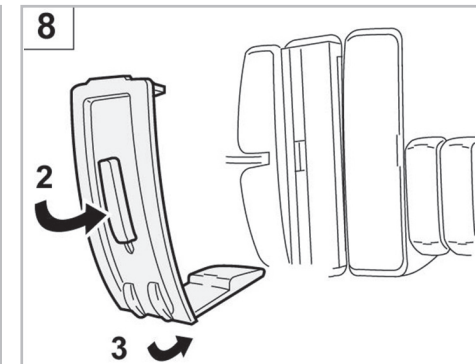

particle  
filter

FOR  
**ROVER**

SERIE 200 A/C- (11/95 > 11/99) / 25 A/C+/- (12/99 >) / SERIE 400 A/C+/- (05/95 > 03/00)

**698196**

FH108

PA

WANT TO  
KNOW MORE?

www.valeo-techassist.com