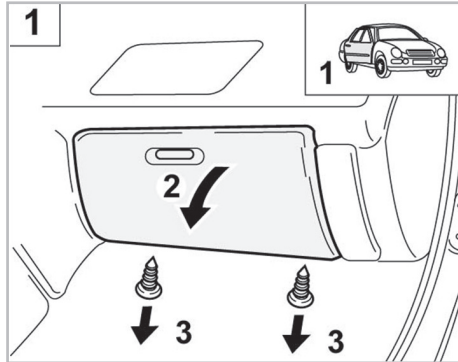

particle  
filter

FOR  
**ROVER**

SERIE 200 A/C- (11/95 > 11/99) / 25 A/C+/- (12/99 >) / SERIE 400 A/C+/- (05/95 > 03/00)

**698196**

FH108

PA

WANT TO  
KNOW MORE?

www.valeo-techassist.com