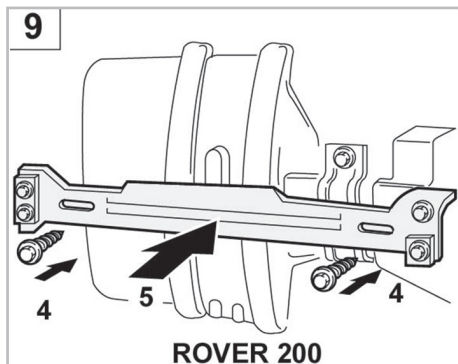

particle  
filter

FOR  
**ROVER**

SERIE 200 A/C- (11/95 > 11/99) / 25 A/C+/- (12/99 >) / SERIE 400 A/C+/- (05/95 > 03/00)

**698196**

FH108

PA

WANT TO  
KNOW MORE?

www.valeo-techassist.com