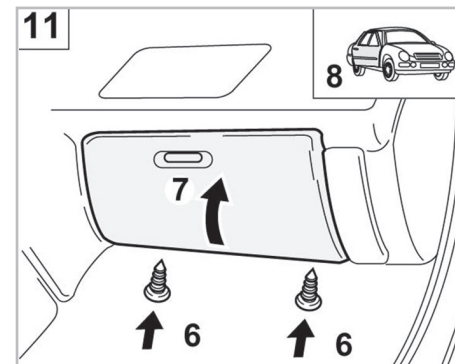

particle  
filter

FOR  
**ROVER**

SERIE 200 A/C- (11/95 > 11/99) / 25 A/C+/- (12/99 >) / SERIE 400 A/C+/- (05/95 > 03/00)

**698196**

FH108

PA

WANT TO  
KNOW MORE?

www.valeo-techassist.com