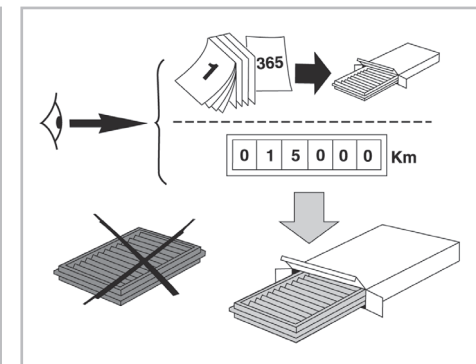

particle  
filter

FOR  
**ROVER**

SERIE 200 A/C- (11/95 > 11/99) / 25 A/C+/- (12/99 >) / SERIE 400 A/C+/- (05/95 > 03/00)

**698196**

FH108

PA

WANT TO  
KNOW MORE?

www.valeo-techassist.com

particle  
filter

FOR  
**ROVER**

45 A/C- (01/00 >)

**698196**

FH108

PA

WANT TO  
KNOW MORE?

www.valeo-techassist.com