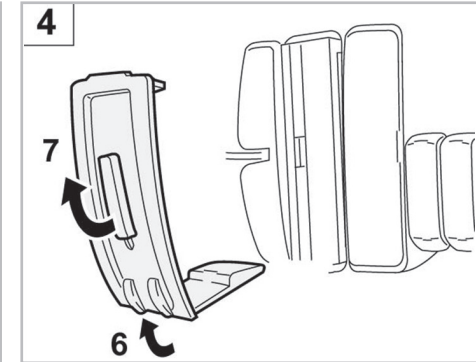

particle  
filter

FOR  
**ROVER**

SERIE 200 A/C- (11/95 > 11/99) / 25 A/C+/- (12/99 >) / SERIE 400 A/C+/- (05/95 > 03/00)

**698196**

FH108

PA

WANT TO  
KNOW MORE?

www.valeo-techassist.com