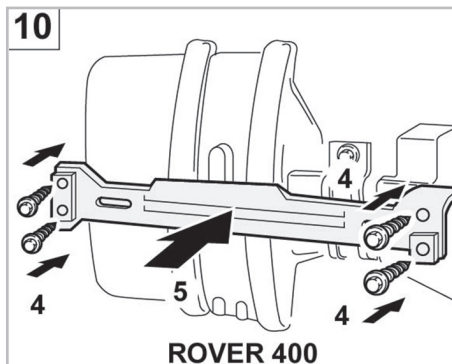

particle  
filter

FOR  
**ROVER**

SERIE 200 A/C- (11/95 > 11/99) / 25 A/C+/- (12/99 >) / SERIE 400 A/C+/- (05/95 > 03/00)

**698196**

FH108

PA

WANT TO  
KNOW MORE?

www.valeo-techassist.com