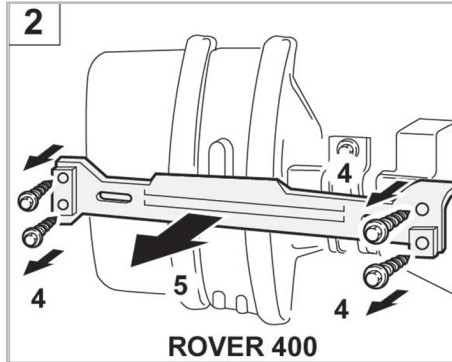

particle  
filter

FOR  
**ROVER**

SERIE 200 A/C- (11/95 > 11/99) / 25 A/C+/- (12/99 >) / SERIE 400 A/C+/- (05/95 > 03/00)

**698196**

FH108

PA

WANT TO  
KNOW MORE?

www.valeo-techassist.com