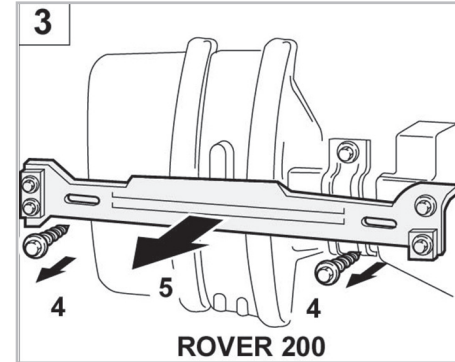

particle  
filter

FOR  
**ROVER**

SERIE 200 A/C- (11/95 > 11/99) / 25 A/C+/- (12/99 >) / SERIE 400 A/C+/- (05/95 > 03/00)

**698196**

FH108

PA

WANT TO  
KNOW MORE?

www.valeo-techassist.com