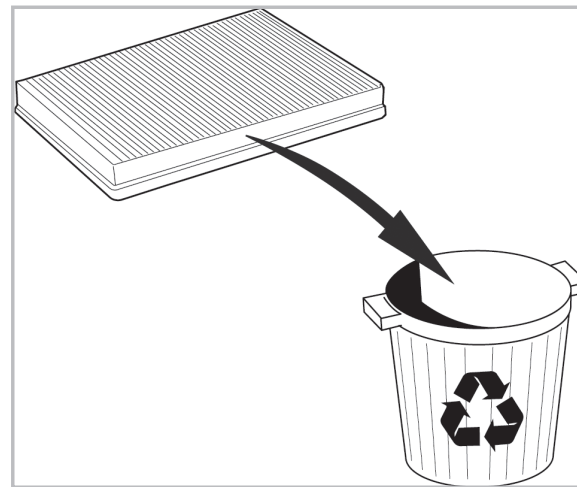

particle
filter

FOR
BMW

SERIES 3 E36 COMPACT A/C+ (02/94 > 04/01)

698469
FH347

**WANT TO
KNOW MORE?**

www.valeo-techassist.com