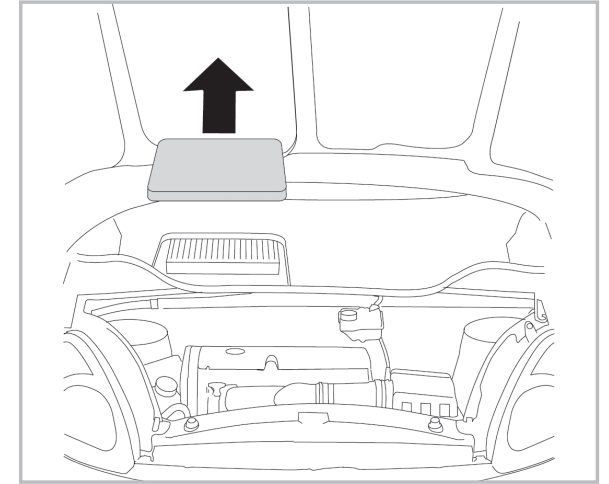

particle
filter

FOR
BMW

SERIES 3 E36 COMPACT A/C+ (02/94 > 04/01)

698469
FH347

**WANT TO
KNOW MORE?**

www.valeo-techassist.com