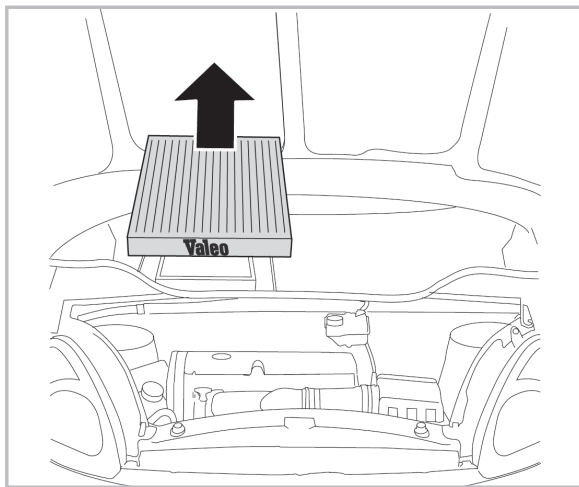

particle
filter

FOR
BMW

SERIES 3 E36 COMPACT A/C+ (02/94 > 04/01)

698469
FH347

**WANT TO
KNOW MORE?**

www.valeo-techassist.com