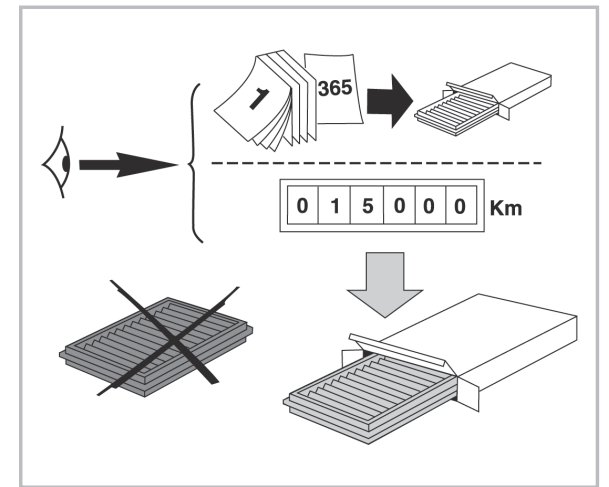

particle
filter

FOR
BMW

SERIES 3 E36 COMPACT A/C+ (02/94 > 04/01)

698469
FH347

**WANT TO
KNOW MORE?**

www.valeo-techassist.com