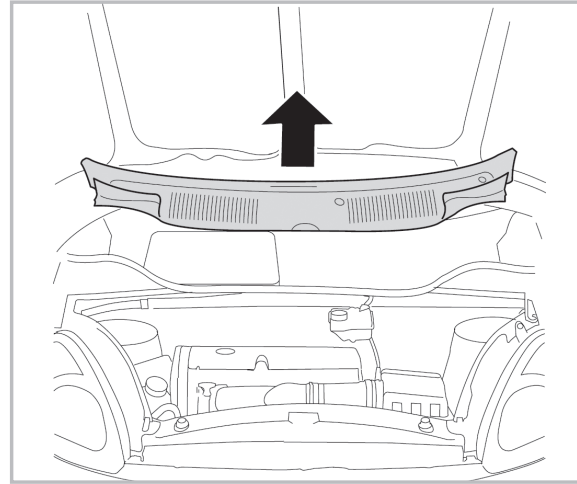

particle
filter

FOR
BMW

SERIES 3 E36 COMPACT A/C+ (02/94 > 04/01)

698469
FH347

**WANT TO
KNOW MORE?**

www.valeo-techassist.com