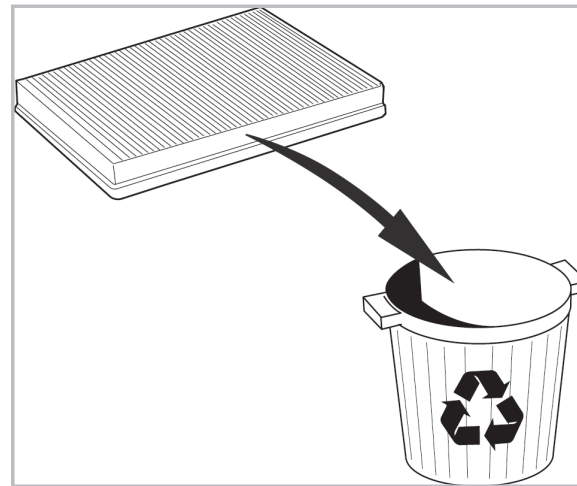

FOR  
BMW

SERIES 7 E38 A/C+ (06/94 > 08/01)

PROTECT

combined with  
active carbon

698470  
FH900

WANT TO  
KNOW MORE?

www.valeo-techassist.com