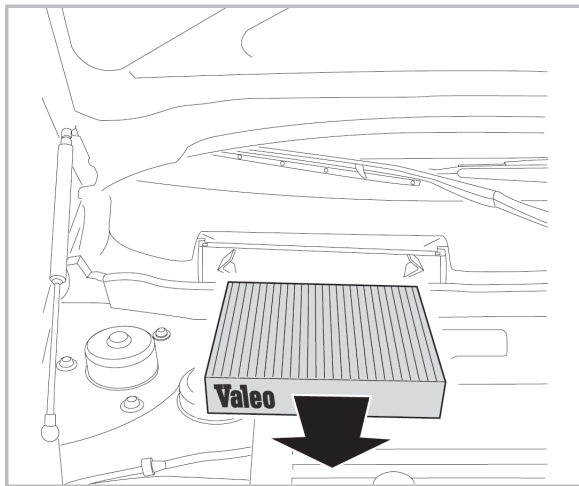

FOR  
BMW

SERIES 7 E38 A/C+ (06/94 > 08/01)

PROTECT

combined with  
active carbon

698470  
FH900

WANT TO  
KNOW MORE?

www.valeo-techassist.com