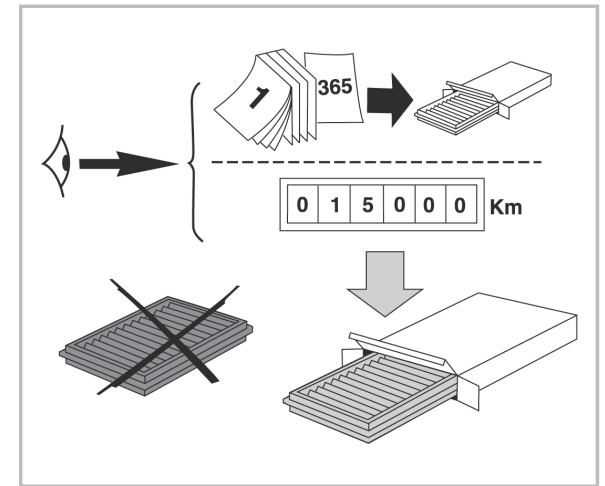

FOR  
BMW

SERIES 7 E38 A/C+ (06/94 > 08/01)

PROTECT

combined with  
active carbon

698470  
FH900

WANT TO  
KNOW MORE?

www.valeo-techassist.com