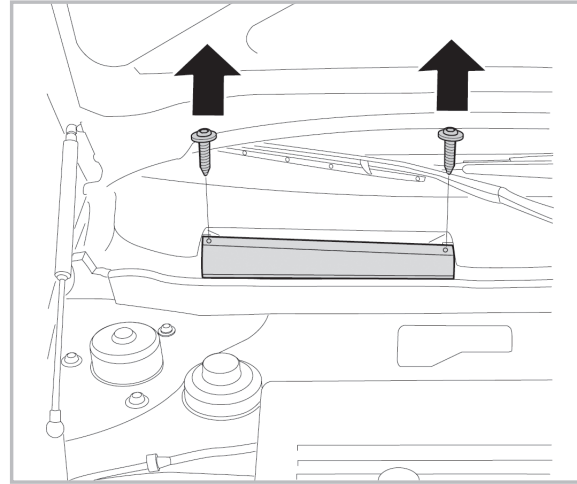

FOR  
BMW

SERIES 7 E38 A/C+ (06/94 > 08/01)

PROTECT

combined with  
active carbon

698470  
FH900

WANT TO  
KNOW MORE?

www.valeo-techassist.com