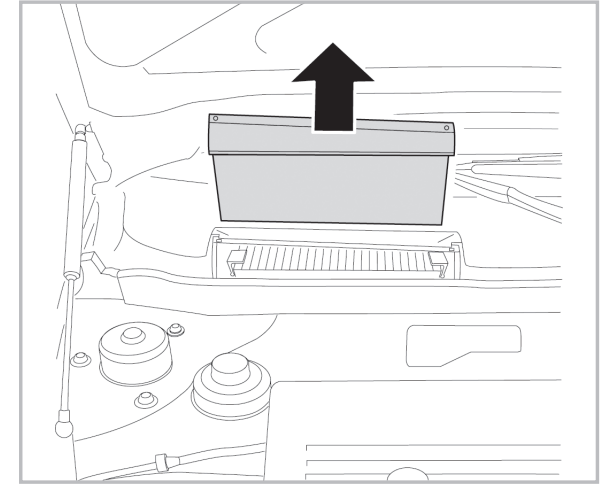

FOR  
BMW

SERIES 7 E38 A/C+ (06/94 > 08/01)

PROTECT

combined with  
active carbon

698470  
FH900

WANT TO  
KNOW MORE?

www.valeo-techassist.com