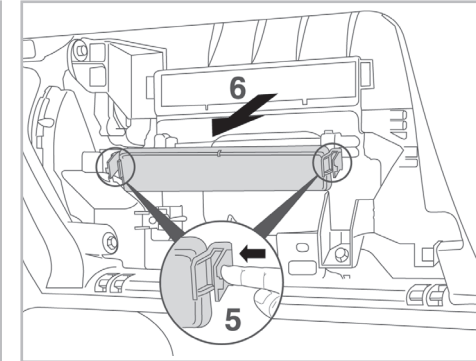

COMFORT

particle filter

FOR
TOYOTA

AVENSIS (T25) A/C+ (01/03 >) / COROLLA (120) A/C+ (10/01 >) / COROLLA VERSO A/C+/- (09/01 >)

698795

FH119

PA

WANT TO
KNOW MORE?