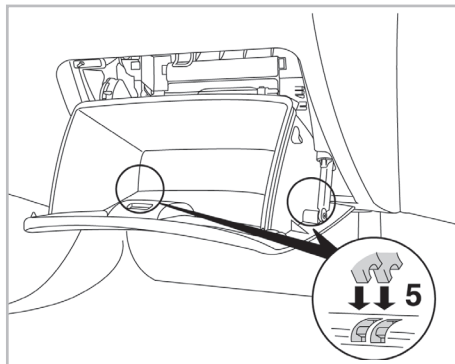

COMFORT

particle filter

FOR
TOYOTA

AVENSIS (T25) A/C+ (01/03 >) / COROLLA (120) A/C+ (10/01 >) / COROLLA VERSO A/C+/- (09/01 >)

698795

FH119

PA

WANT TO
KNOW MORE?