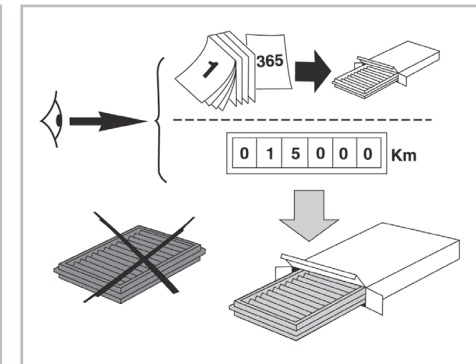

COMFORT

particle filter

FOR
TOYOTA

AVENSIS (T25) A/C+ (01/03 >) / COROLLA (120) A/C+ (10/01 >) / COROLLA VERSO A/C+/- (09/01 >)

698795

FH119

PA

WANT TO
KNOW MORE?