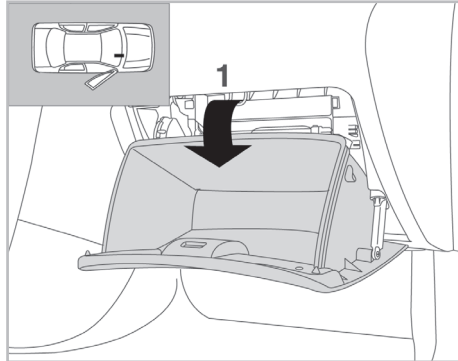

COMFORT

particle filter

FOR
TOYOTA

AVENSIS (T25) A/C+ (01/03 >) / COROLLA (120) A/C+ (10/01 >) / COROLLA VERSO A/C+/- (09/01 >)

698795

FH119

PA

WANT TO
KNOW MORE?