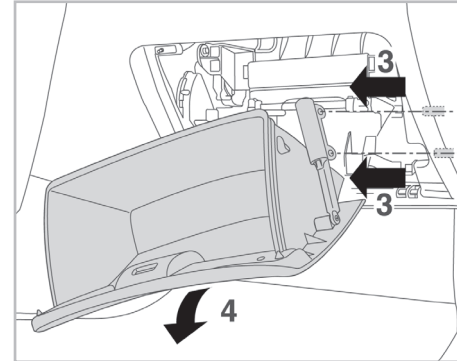

COMFORT

particle filter

FOR
TOYOTA

AVENSIS (T25) A/C+ (01/03 >) / COROLLA (120) A/C+ (10/01 >) / COROLLA VERSO A/C+/- (09/01 >)

698795

FH119

PA

WANT TO
KNOW MORE?