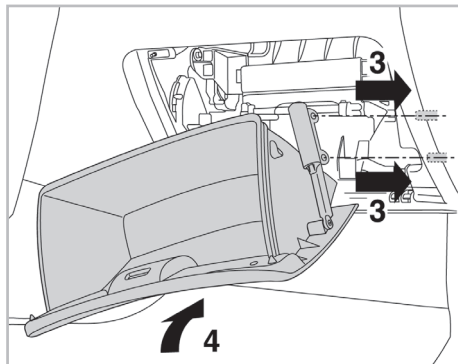

COMFORT

particle filter

FOR
TOYOTA

AVENSIS (T25) A/C+ (01/03 >) / COROLLA (120) A/C+ (10/01 >) / COROLLA VERSO A/C+/- (09/01 >)

698795

FH119

PA

WANT TO
KNOW MORE?