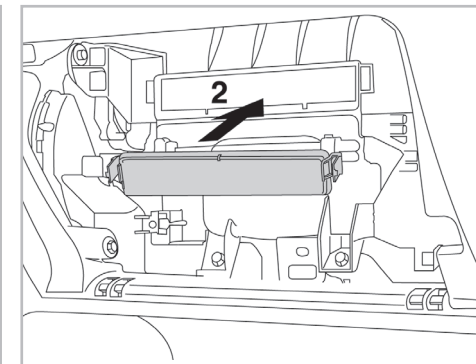

COMFORT

particle filter

FOR
TOYOTA

AVENSIS (T25) A/C+ (01/03 >) / COROLLA (120) A/C+ (10/01 >) / COROLLA VERSO A/C+/- (09/01 >)

698795

FH119

PA

WANT TO
KNOW MORE?