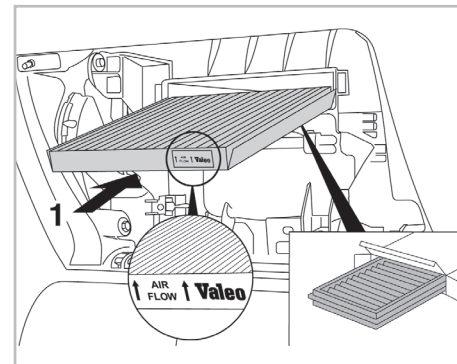

COMFORT

particle filter

FOR
TOYOTA

AVENSIS (T25) A/C+ (01/03 >) / COROLLA (120) A/C+ (10/01 >) / COROLLA VERSO A/C+/- (09/01 >)

698795

FH119

PA

WANT TO
KNOW MORE?