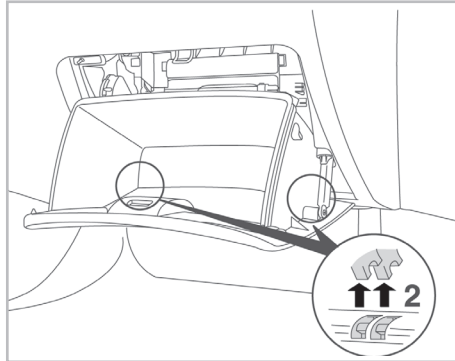

COMFORT

particle filter

FOR
TOYOTA

AVENSIS (T25) A/C+ (01/03 >) / COROLLA (120) A/C+ (10/01 >) / COROLLA VERSO A/C+/- (09/01 >)

698795

FH119

PA

WANT TO
KNOW MORE?