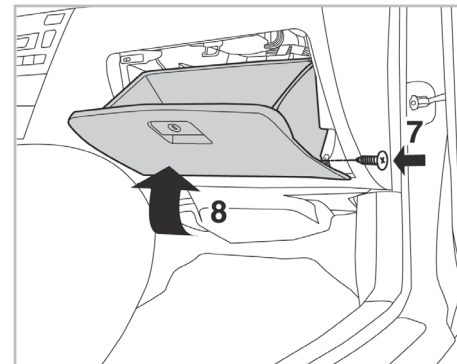

COMFORT

particle filter

FOR
TOYOTA

AVENSIS (T25) A/C+ (01/03 >) / COROLLA (120) A/C+ (10/01 >) / COROLLA VERSO A/C+/- (09/01 >)

698795

FH119

PA

WANT TO
KNOW MORE?