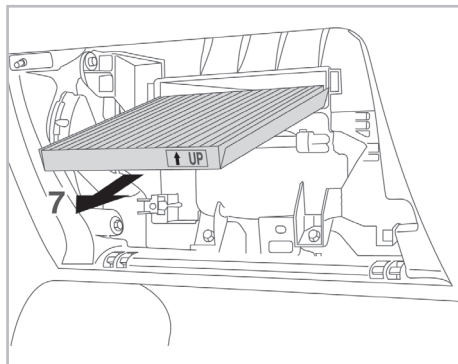

COMFORT

particle filter

FOR
TOYOTA

AVENSIS (T25) A/C+ (01/03 >) / COROLLA (120) A/C+ (10/01 >) / COROLLA VERSO A/C+/- (09/01 >)

698795

FH119

PA

WANT TO
KNOW MORE?