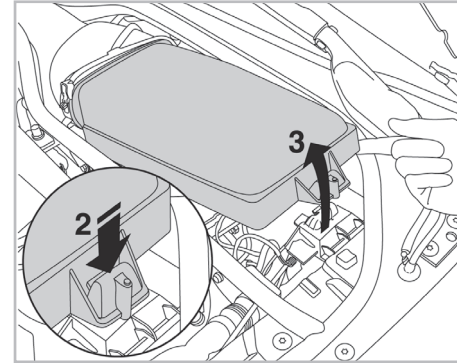

FOR
BMW

SERIES 7 (E65) A/C+ (11/01 >)

PROTECT

combined with
active carbon

698857

FH905

CA

WANT TO
KNOW MORE?