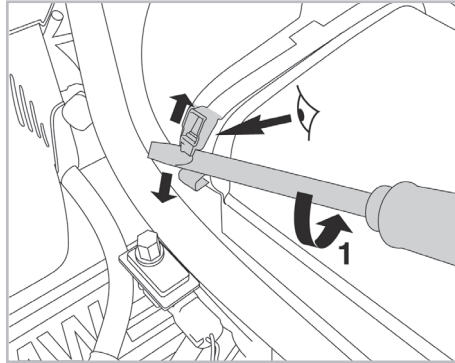

FOR
BMW

SERIES 7 (E65) A/C+ (11/01 >)

PROTECT

combined with
active carbon

698857

FH905

CA

WANT TO
KNOW MORE?