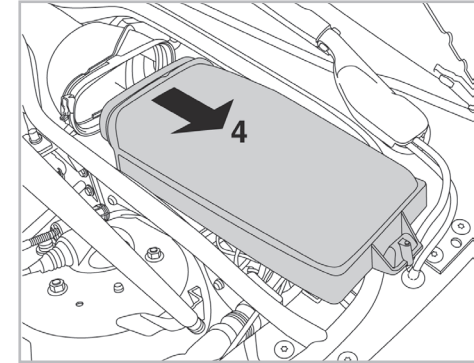

FOR
BMW

SERIES 7 (E65) A/C+ (11/01 >)

PROTECT

combined with
active carbon

698857

FH905

CA

WANT TO
KNOW MORE?