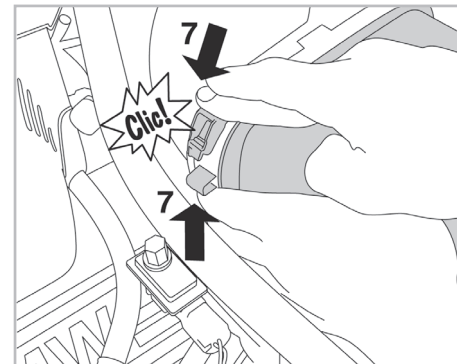

FOR
BMW

SERIES 7 (E65) A/C+ (11/01 >)

PROTECT

combined with
active carbon

698857

FH905

CA

WANT TO
KNOW MORE?