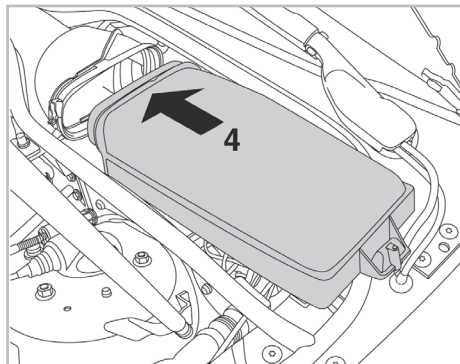

FOR
BMW

SERIES 7 (E65) A/C+ (11/01 >)

PROTECT

combined with
active carbon

698857

FH905

CA

WANT TO
KNOW MORE?