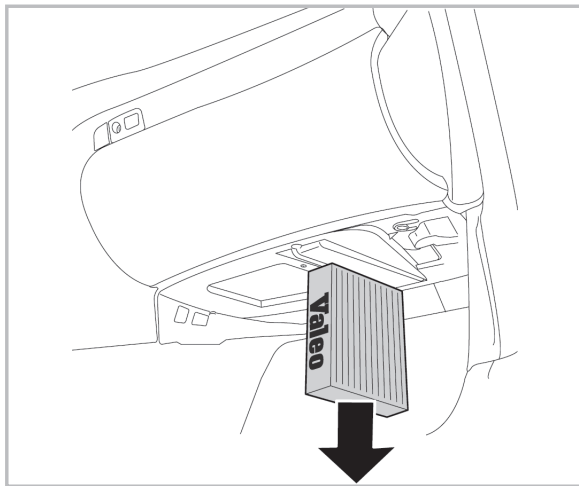

FOR
BMW

Z4 (E85/E86) A+ (09/02 >)

COMFORT

particle
filter

698861

FH180

PA

WANT TO
KNOW MORE?