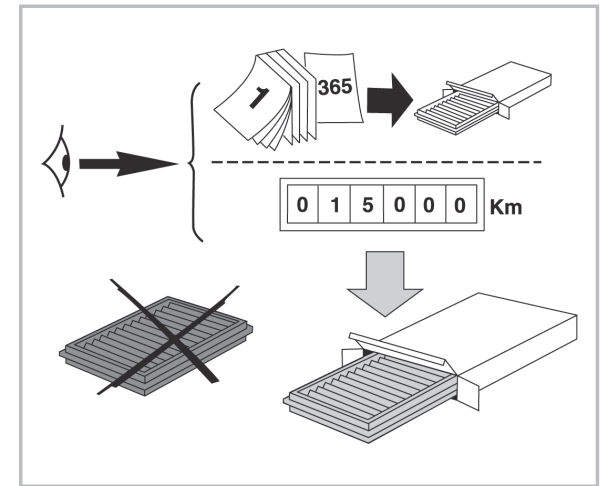

FOR
BMW

Z4 (E85/E86) A+ (09/02 >)

COMFORT

particle
filter

698861

FH180

PA

WANT TO
KNOW MORE?