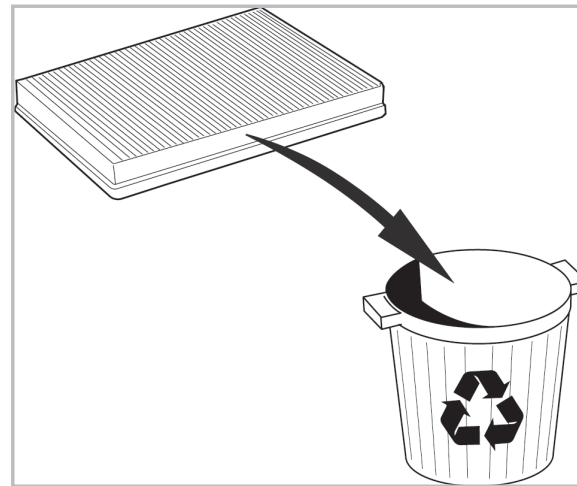

FOR
BMW

Z4 (E85/E86) A+ (09/02 >)

COMFORT

particle
filter

698861

FH180

PA

WANT TO
KNOW MORE?