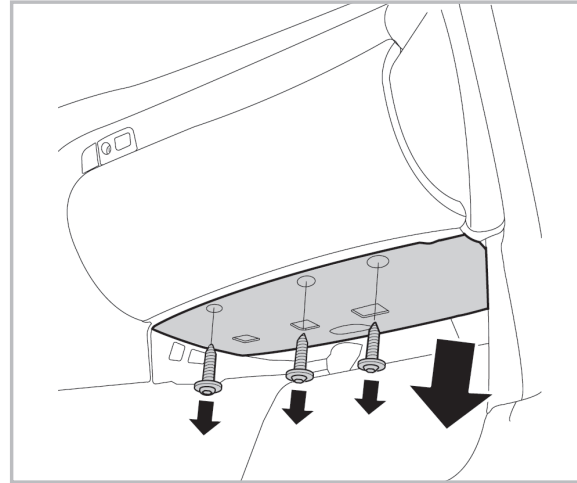

FOR
BMW

Z4 (E85/E86) A+ (09/02 >)

COMFORT

particle
filter

698861

FH180

PA

WANT TO
KNOW MORE?