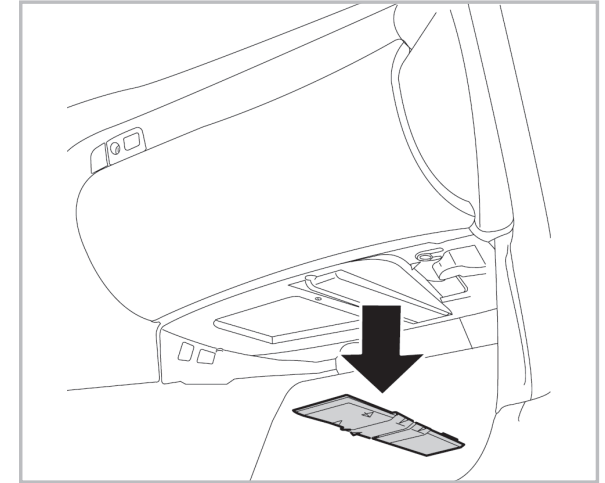

FOR
BMW

Z4 (E85/E86) A+ (09/02 >)

COMFORT

particle
filter

698861

FH180

PA

WANT TO
KNOW MORE?