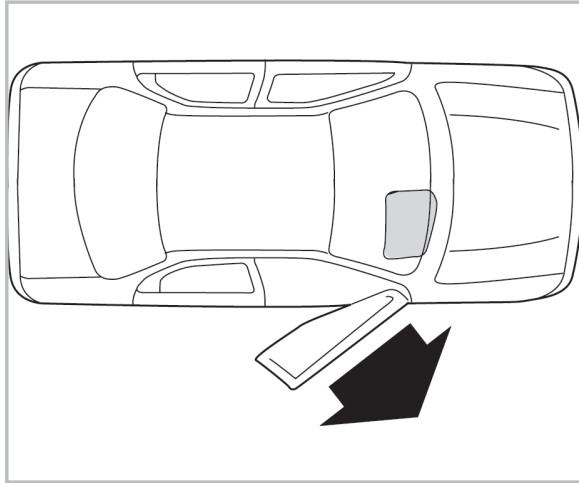

FOR
BMW

Z4 (E85/E86) A+ (09/02 >)

COMFORT

particle
filter

698861

FH180

PA

WANT TO
KNOW MORE?