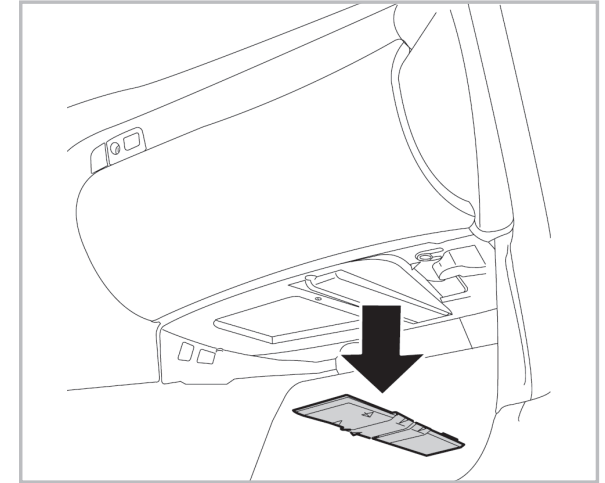

FOR
BMW

Z4 (E85/E86) A+ (09/02 >)

PROTECT

combined with
active carbon

698862
FH181

WANT TO
KNOW MORE?

www.valeo-techassist.com