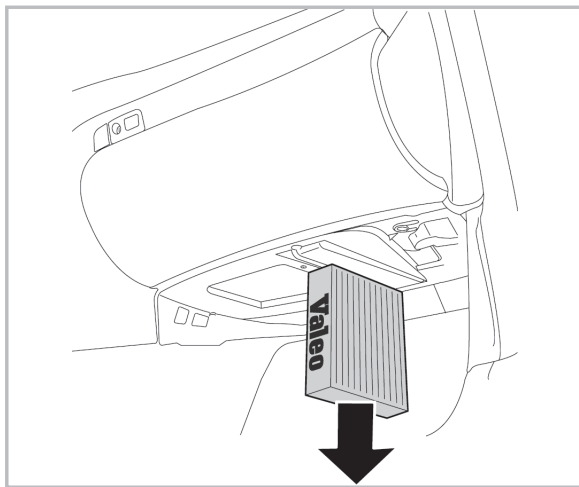

FOR
BMW

Z4 (E85/E86) A+ (09/02 >)

PROTECT

combined with
active carbon

698862
FH181

WANT TO
KNOW MORE?

www.valeo-techassist.com