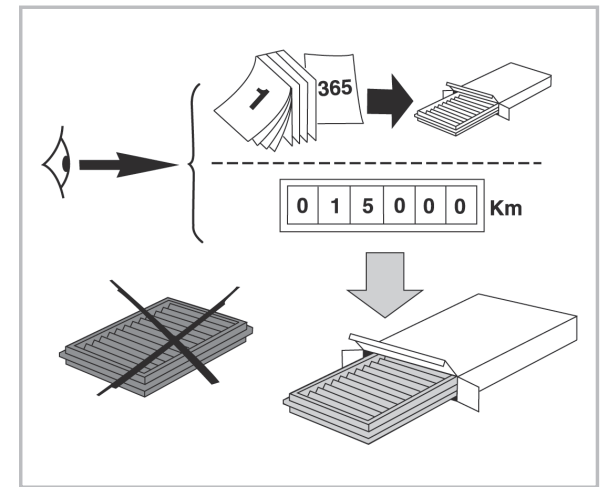

FOR
BMW

Z4 (E85/E86) A+ (09/02 >)

PROTECT

combined with
active carbon

698862
FH181

WANT TO
KNOW MORE?

www.valeo-techassist.com