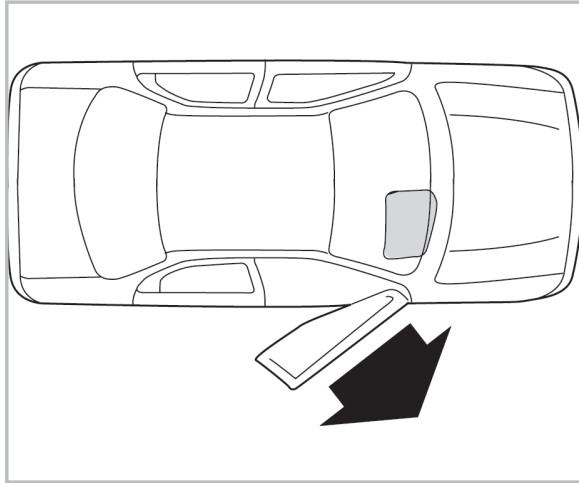

FOR
BMW

Z4 (E85/E86) A+ (09/02 >)

PROTECT

combined with
active carbon

698862
FH181

WANT TO
KNOW MORE?

www.valeo-techassist.com