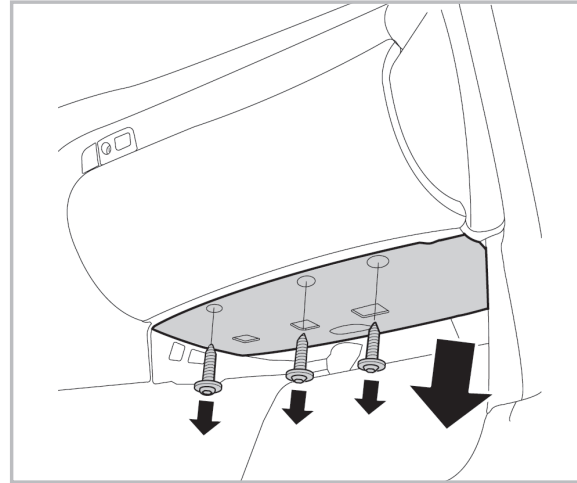

FOR
BMW

Z4 (E85/E86) A+ (09/02 >)

PROTECT

combined with
active carbon

698862
FH181

WANT TO
KNOW MORE?

www.valeo-techassist.com