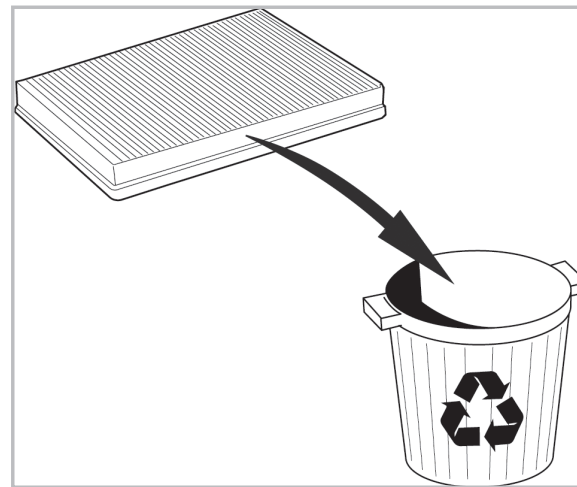

FOR
BMW

Z4 (E85/E86) A+ (09/02 >)

PROTECT

combined with
active carbon

698862
FH181

WANT TO
KNOW MORE?

www.valeo-techassist.com