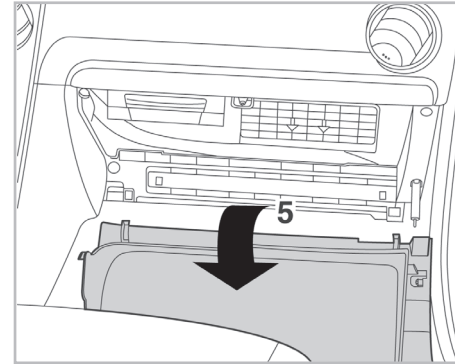

particle
filter

FOR
MAZDA

6 A/C+ (06/02 >)

698870

FH236

PA

WANT TO
KNOW MORE?

www.valeo-techassist.com