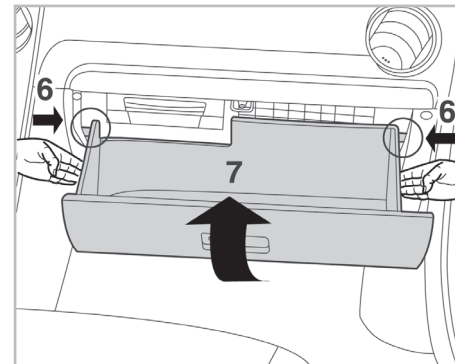

particle
filter

FOR
MAZDA

6 A/C+ (06/02 >)

698870

FH236

PA

WANT TO
KNOW MORE?

www.valeo-techassist.com