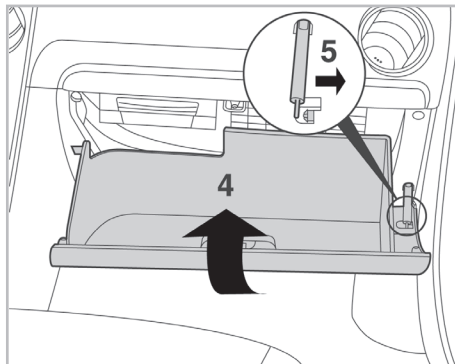

particle
filter

FOR
MAZDA

6 A/C+ (06/02 >)

698870

FH236

PA

WANT TO
KNOW MORE?

www.valeo-techassist.com