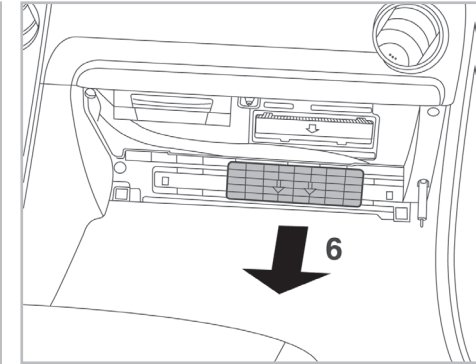

particle
filter

FOR
MAZDA

6 A/C+ (06/02 >)

698870

FH236

PA

WANT TO
KNOW MORE?

www.valeo-techassist.com