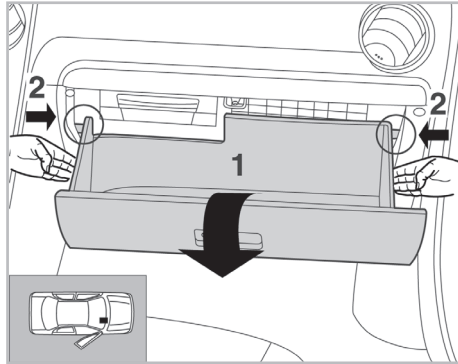

particle
filter

FOR
MAZDA

6 A/C+ (06/02 >)

698870

FH236

PA

WANT TO
KNOW MORE?

www.valeo-techassist.com