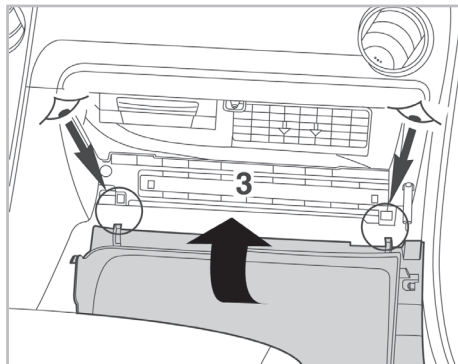

particle
filter

FOR
MAZDA

6 A/C+ (06/02 >)

698870

FH236

PA

WANT TO
KNOW MORE?

www.valeo-techassist.com