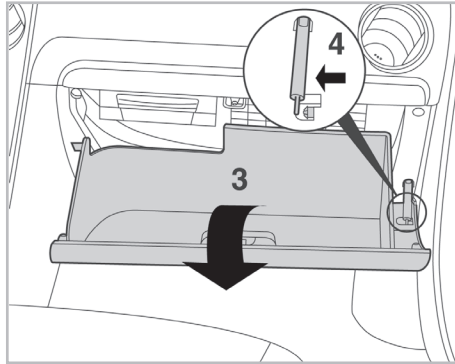

particle
filter

FOR
MAZDA

6 A/C+ (06/02 >)

698870

FH236

PA

WANT TO
KNOW MORE?

www.valeo-techassist.com