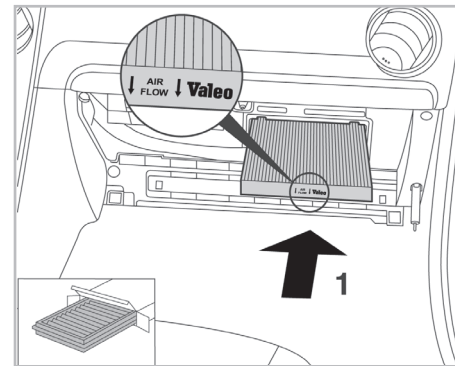

particle
filter

FOR
MAZDA

6 A/C+ (06/02 >)

698870

FH236

PA

WANT TO
KNOW MORE?

www.valeo-techassist.com