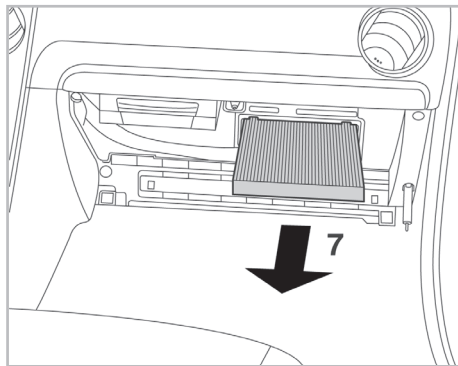

particle
filter

FOR
MAZDA

6 A/C+ (06/02 >)

698870

FH236

PA

WANT TO
KNOW MORE?

www.valeo-techassist.com