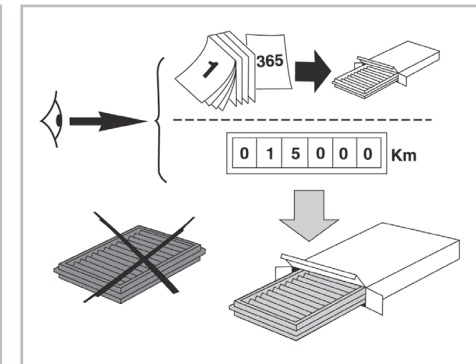

particle
filter

FOR
MAZDA

6 A/C+ (06/02 >)

698870

FH236

PA

WANT TO
KNOW MORE?

www.valeo-techassist.com