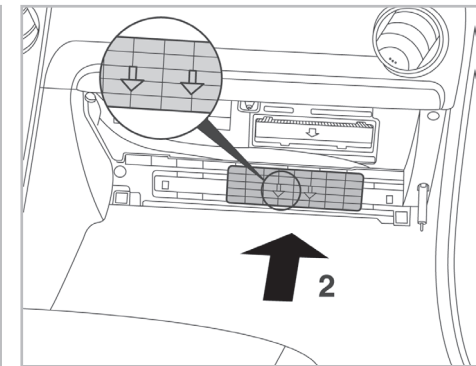

particle
filter

FOR
MAZDA

6 A/C+ (06/02 >)

698870

FH236

PA

WANT TO
KNOW MORE?

www.valeo-techassist.com