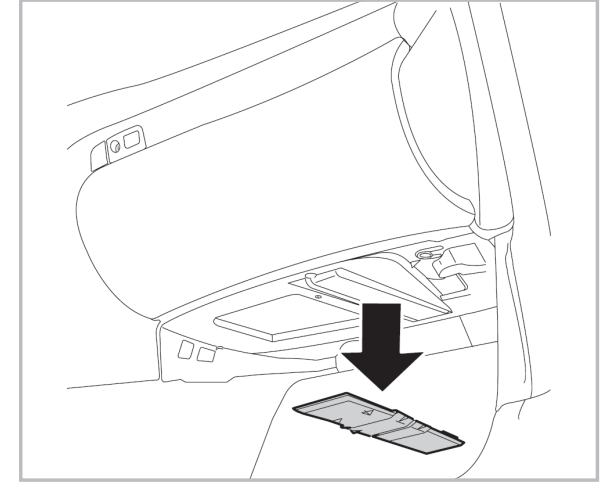

FOR
MERCEDES SLK (171) A/C+/- (01/04 >)

PROTECT

combined with
active carbon

715508
FH432

**WANT TO
KNOW MORE?**

www.valeo-techassist.com