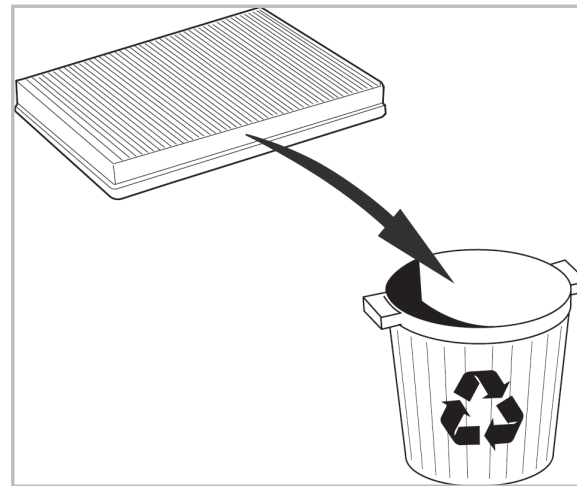

FOR
MERCEDES SLK (171) A/C+/- (01/04 >)

PROTECT

combined with
active carbon

715508
FH432

**WANT TO
KNOW MORE?**

www.valeo-techassist.com