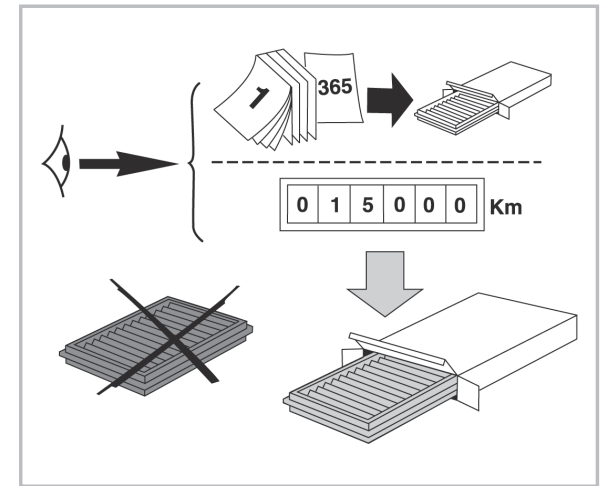

FOR
MERCEDES SLK (171) A/C+/- (01/04 >)

PROTECT

combined with
active carbon

715508
FH432

**WANT TO
KNOW MORE?**

www.valeo-techassist.com