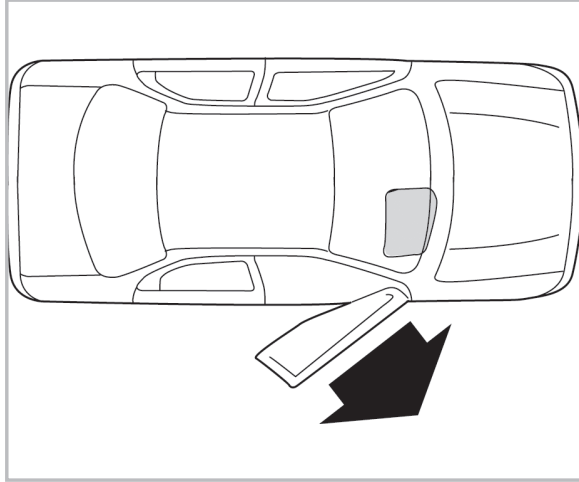

FOR
MERCEDES SLK (171) A/C+/- (01/04 >)

PROTECT

combined with
active carbon

715508
FH432

**WANT TO
KNOW MORE?**

www.valeo-techassist.com