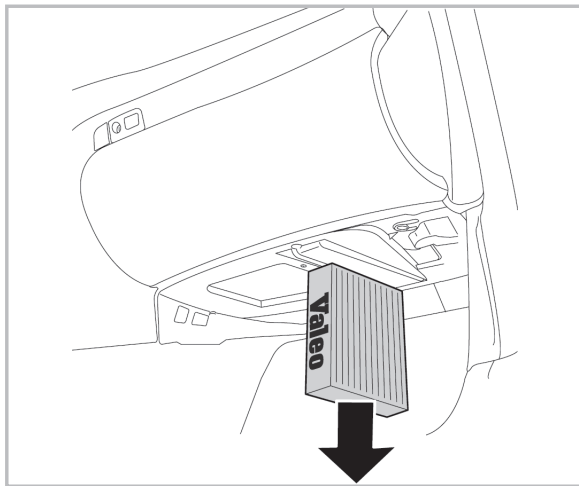

FOR
MERCEDES SLK (171) A/C+/- (01/04 >)

PROTECT

combined with
active carbon

715508
FH432

**WANT TO
KNOW MORE?**

www.valeo-techassist.com