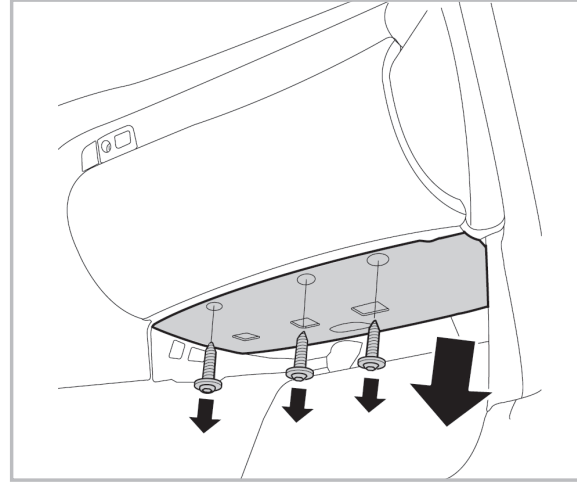

FOR
MERCEDES SLK (171) A/C+/- (01/04 >)

PROTECT

combined with
active carbon

715508
FH432

**WANT TO
KNOW MORE?**

www.valeo-techassist.com