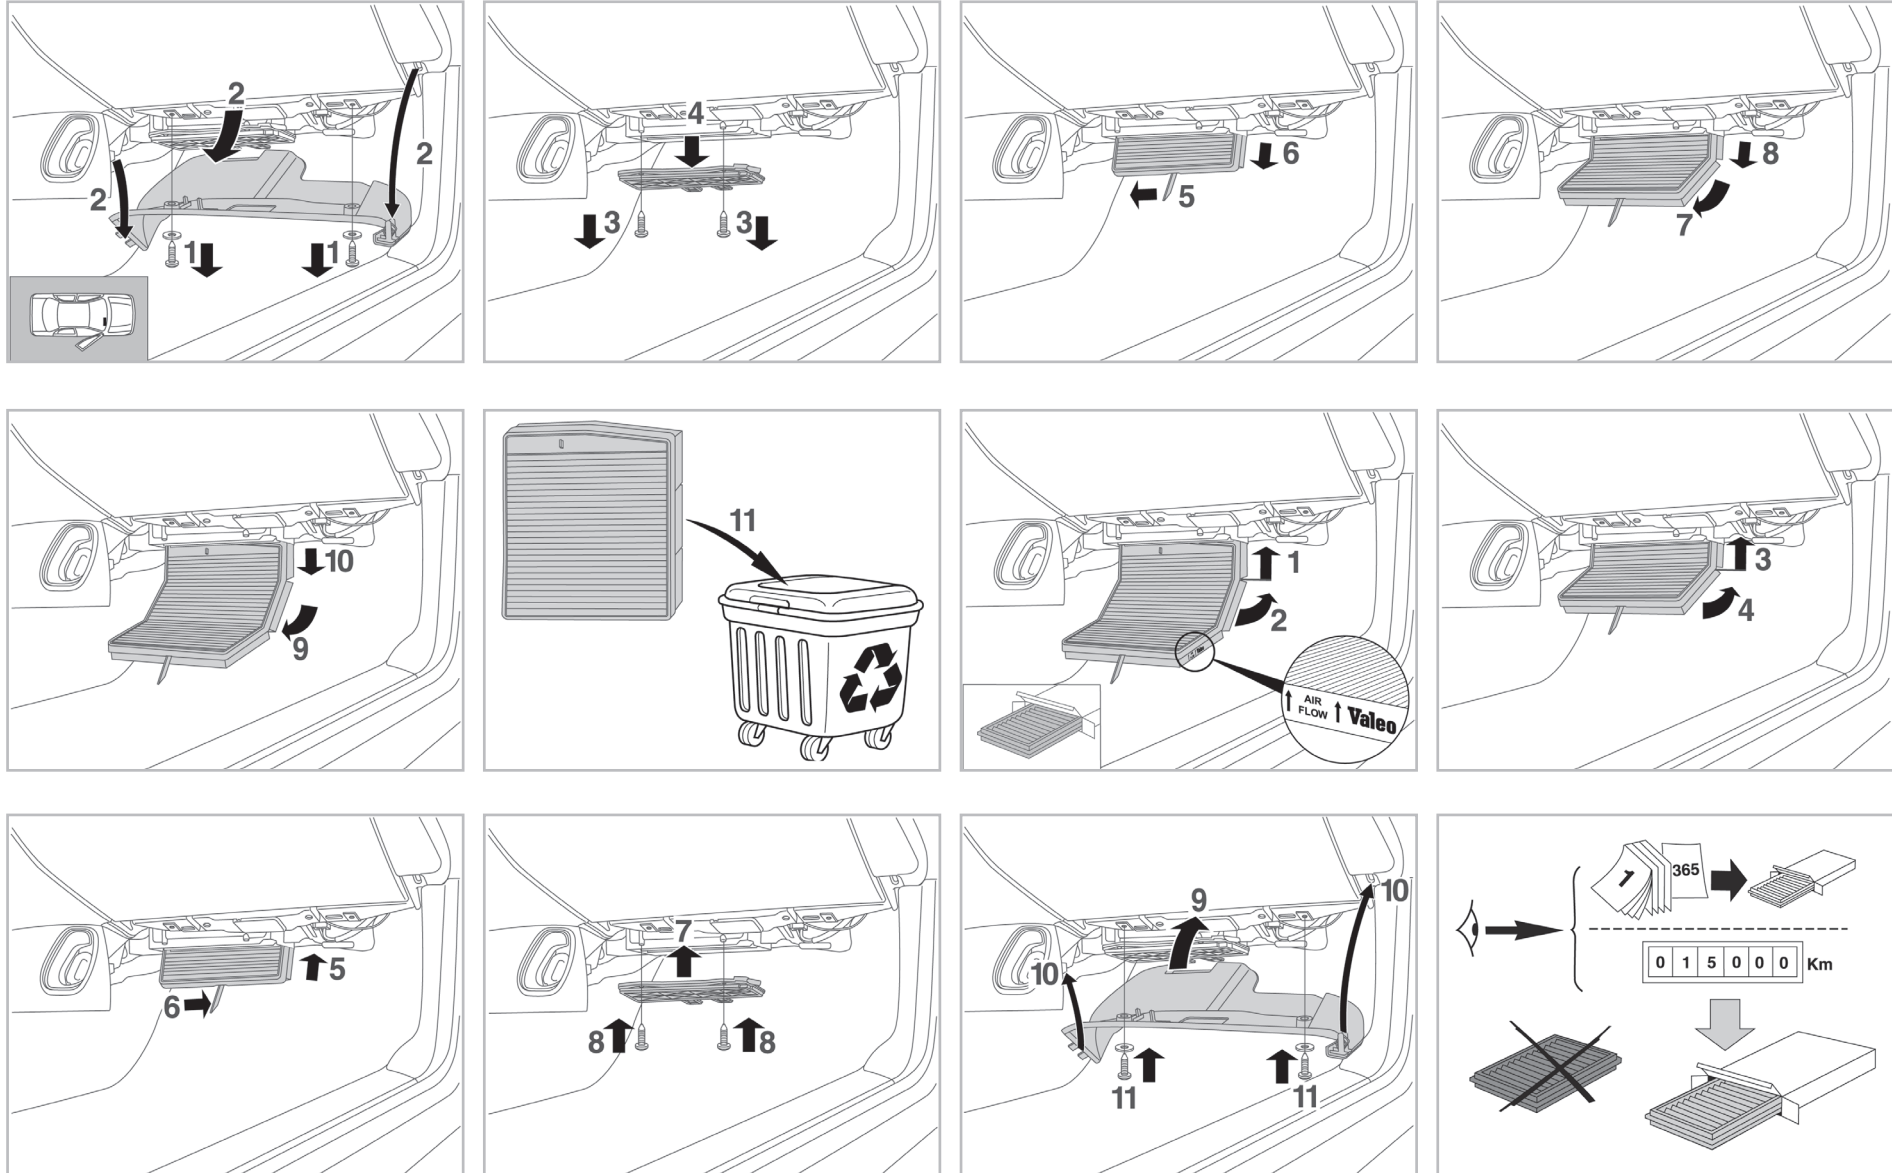

PROTECT

combined with active carbon

FOR
VOLVO

S60 A/C+ (11/00 >) / S80 A/C+ (06/98 >) / XC 70 A/C+ (01/00 >) / XC 90 A/C+/- (01/02 >)

715512

FH325

CA

WANT TO
KNOW MORE?

www.valeo-techassist.com

Valeo Service - Société par Actions Simplifiée - Capital de 12 900 000 € - 70, rue Pleyel, 93285 Saint-Denis Cedex - France - B 306 486 408 RCS Bobigny