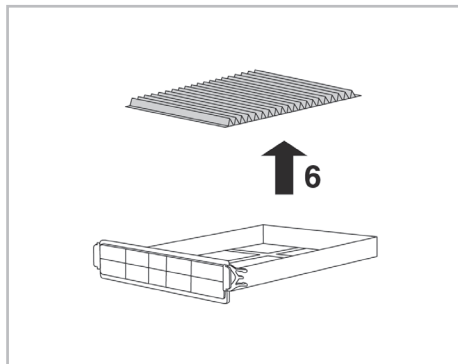

PROTECT

combined with active carbon

FOR TOYOTA

RAV 4 A/C+ (05/00 > 02/06)

715650

FH162

CA

WANT TO KNOW MORE?