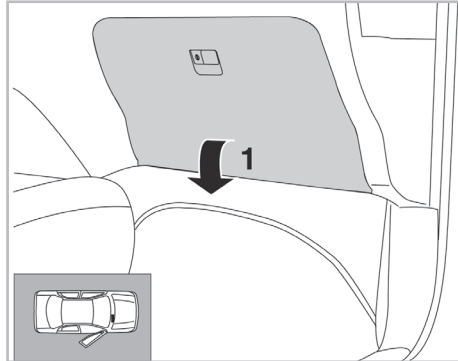

PROTECT

combined with active carbon

FOR TOYOTA

RAV 4 A/C+ (05/00 > 02/06)

715650

FH162

CA

WANT TO KNOW MORE?