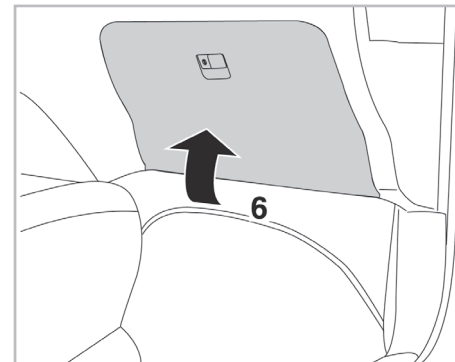

PROTECT

combined with active carbon

FOR TOYOTA

RAV 4 A/C+ (05/00 > 02/06)

715650

FH162

CA

WANT TO KNOW MORE?