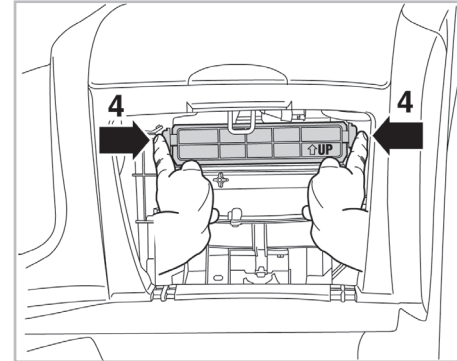

FOR
TOYOTA YARIS A/C- (03/99 >) / YARIS VERSO A/C- (08/99 >)

PROTECT

combined with
active carbon