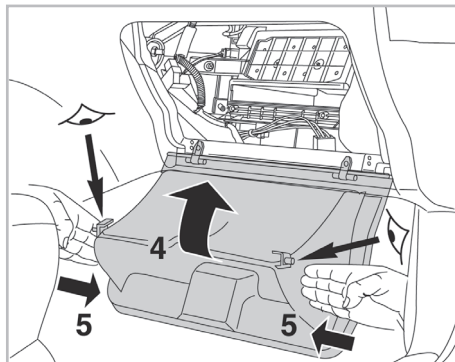

PROTECT

combined with active carbon

FOR TOYOTA

RAV 4 A/C+ (05/00 > 02/06)

715650

FH162

CA

WANT TO KNOW MORE?