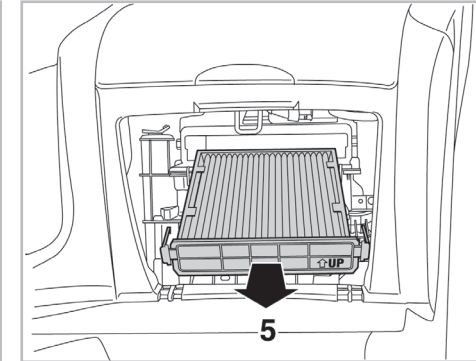

FOR
TOYOTA YARIS A/C- (03/99 >) / YARIS VERSO A/C- (08/99 >)

PROTECT

combined with
active carbon