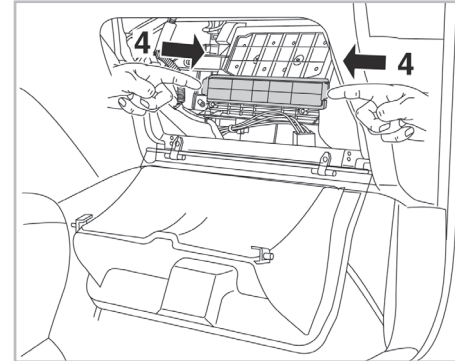

PROTECT

combined with active carbon

FOR TOYOTA

RAV 4 A/C+ (05/00 > 02/06)

715650

FH162

CA

WANT TO KNOW MORE?