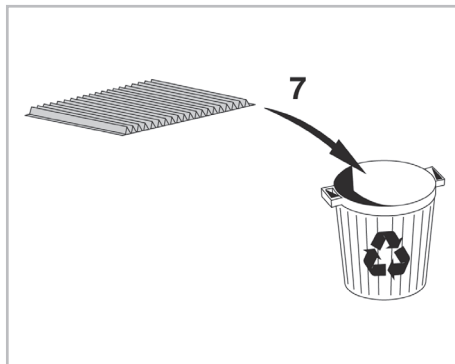

PROTECT

combined with active carbon

FOR TOYOTA

RAV 4 A/C+ (05/00 > 02/06)

715650

FH162

CA

WANT TO KNOW MORE?