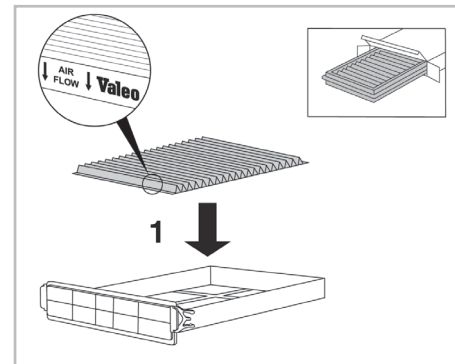

PROTECT

combined with active carbon

FOR TOYOTA

RAV 4 A/C+ (05/00 > 02/06)

715650

FH162

CA

WANT TO KNOW MORE?