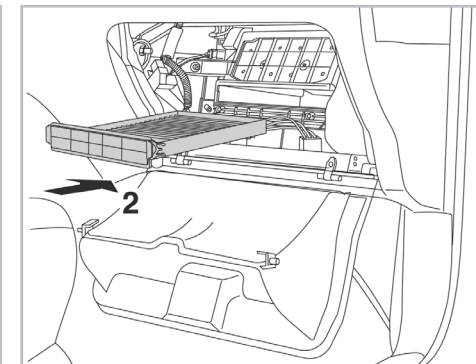

PROTECT

combined with active carbon

FOR TOYOTA

RAV 4 A/C+ (05/00 > 02/06)

715650

FH162

CA

WANT TO KNOW MORE?