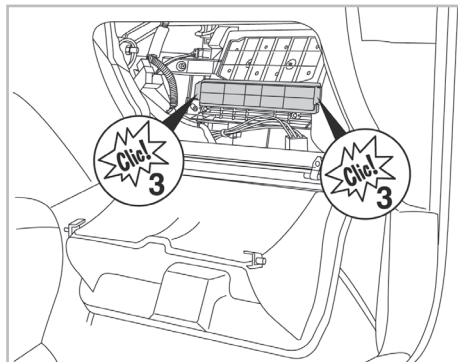

PROTECT

combined with active carbon

FOR TOYOTA

RAV 4 A/C+ (05/00 > 02/06)

715650

FH162

CA

WANT TO KNOW MORE?