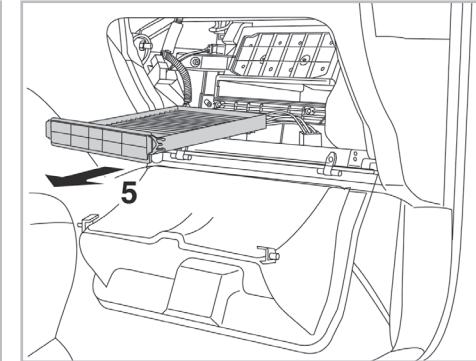

PROTECT

combined with active carbon

FOR TOYOTA

RAV 4 A/C+ (05/00 > 02/06)

715650

FH162

CA

WANT TO KNOW MORE?