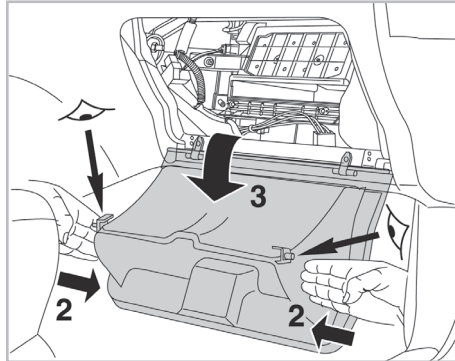

PROTECT

combined with active carbon

FOR TOYOTA

RAV 4 A/C+ (05/00 > 02/06)

715650

FH162

CA

WANT TO KNOW MORE?