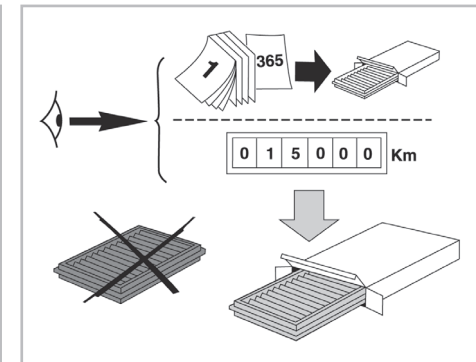

PROTECT

combined with active carbon

FOR TOYOTA

RAV 4 A/C+ (05/00 > 02/06)

715650

FH162

CA

WANT TO KNOW MORE?