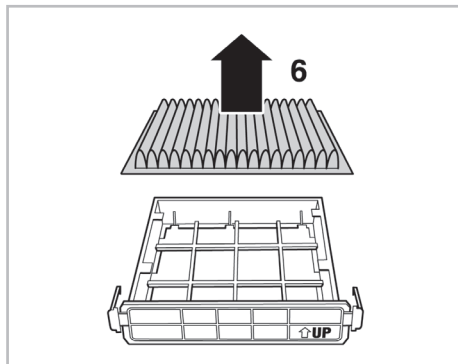

PROTECT

combined with active carbon

FOR  
TOYOTA

YARIS (FR) A/C+/- (01/01 > 10/05) / YARIS VERSO A/C+/- (12/01 >)

715619

FH156

CA

WANT TO  
KNOW MORE?