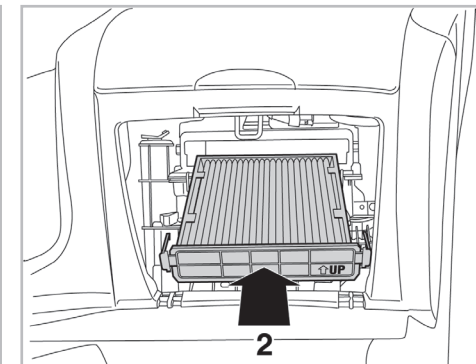

PROTECT

combined with active carbon

FOR  
TOYOTA

YARIS (FR) A/C+/- (01/01 > 10/05) / YARIS VERSO A/C+/- (12/01 >)

715619

FH156

CA

WANT TO  
KNOW MORE?