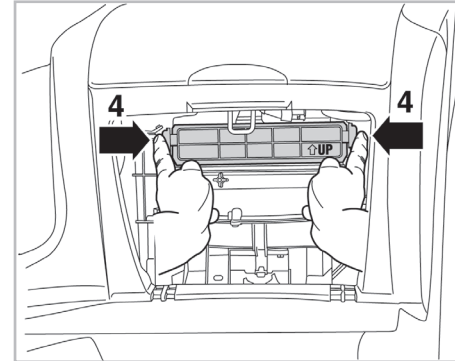

PROTECT

combined with active carbon

FOR  
TOYOTA

YARIS (FR) A/C+/- (01/01 > 10/05) / YARIS VERSO A/C+/- (12/01 >)

715619

FH156

CA

WANT TO  
KNOW MORE?