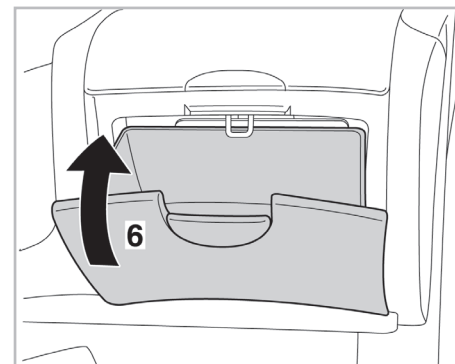

PROTECT

combined with active carbon

FOR  
TOYOTA

YARIS (FR) A/C+/- (01/01 > 10/05) / YARIS VERSO A/C+/- (12/01 >)

715619

FH156

CA

WANT TO  
KNOW MORE?