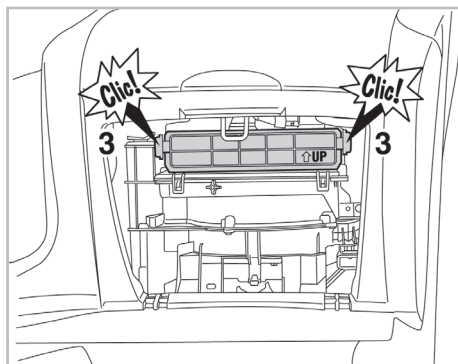

PROTECT

combined with active carbon

FOR  
TOYOTA

YARIS (FR) A/C+/- (01/01 > 10/05) / YARIS VERSO A/C+/- (12/01 >)

715619

FH156

CA

WANT TO  
KNOW MORE?