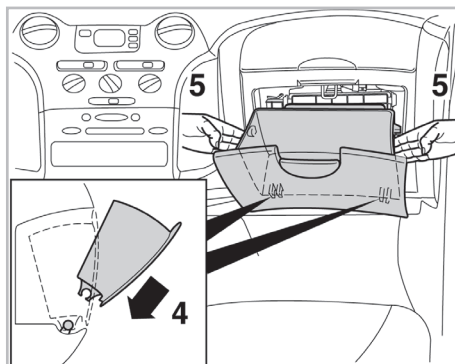

PROTECT

combined with active carbon

FOR  
TOYOTA

YARIS (FR) A/C+/- (01/01 > 10/05) / YARIS VERSO A/C+/- (12/01 >)

715619

FH156

CA

WANT TO  
KNOW MORE?