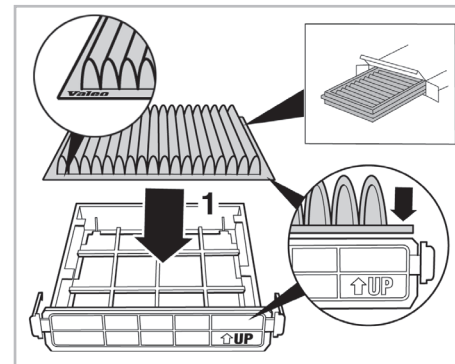

PROTECT

combined with active carbon

FOR  
TOYOTA

YARIS (FR) A/C+/- (01/01 > 10/05) / YARIS VERSO A/C+/- (12/01 >)

715619

FH156

CA

WANT TO  
KNOW MORE?