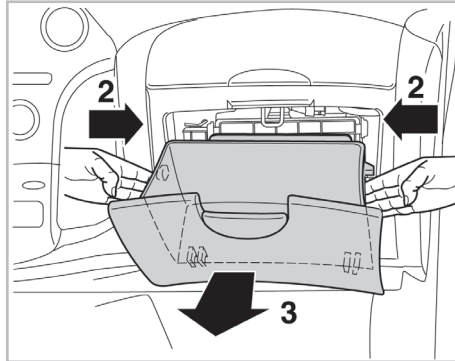

PROTECT

combined with active carbon

FOR  
TOYOTA

YARIS (FR) A/C+/- (01/01 > 10/05) / YARIS VERSO A/C+/- (12/01 >)

715619

FH156

CA

WANT TO  
KNOW MORE?