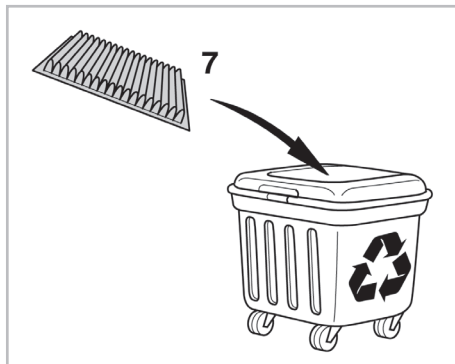

PROTECT

combined with active carbon

FOR  
TOYOTA

YARIS (FR) A/C+/- (01/01 > 10/05) / YARIS VERSO A/C+/- (12/01 >)

715619

FH156

CA

WANT TO  
KNOW MORE?