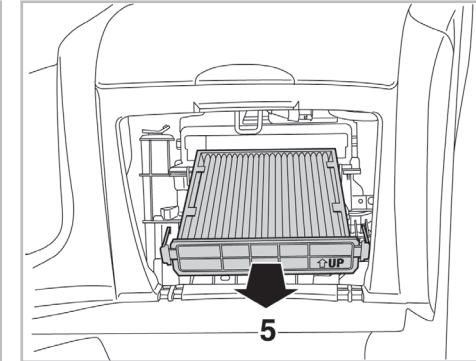

PROTECT

combined with active carbon

FOR  
TOYOTA

YARIS (FR) A/C+/- (01/01 > 10/05) / YARIS VERSO A/C+/- (12/01 >)

715619

FH156

CA

WANT TO  
KNOW MORE?