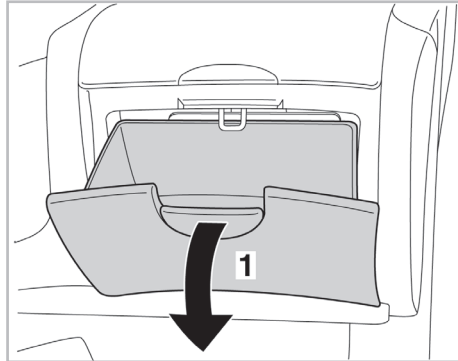

PROTECT

combined with active carbon

FOR  
TOYOTA

YARIS (FR) A/C+/- (01/01 > 10/05) / YARIS VERSO A/C+/- (12/01 >)

715619

FH156

CA

WANT TO  
KNOW MORE?