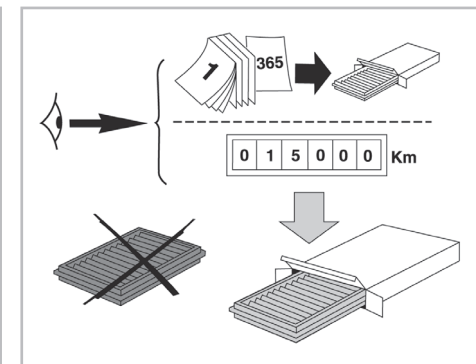

PROTECT

combined with active carbon

FOR  
TOYOTA

YARIS (FR) A/C+/- (01/01 > 10/05) / YARIS VERSO A/C+/- (12/01 >)

715619

FH156

CA

WANT TO  
KNOW MORE?