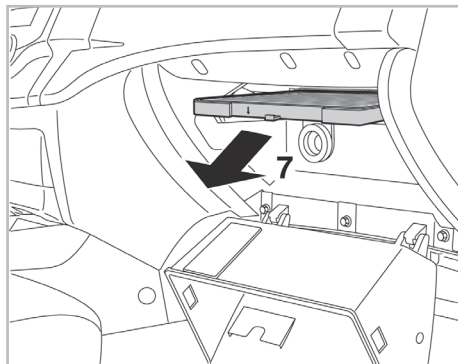

particle filter

FOR KIA

RIO III (09/11 >)

715807

FH925

PA

WANT TO KNOW MORE?

www.valeo-techassist.com