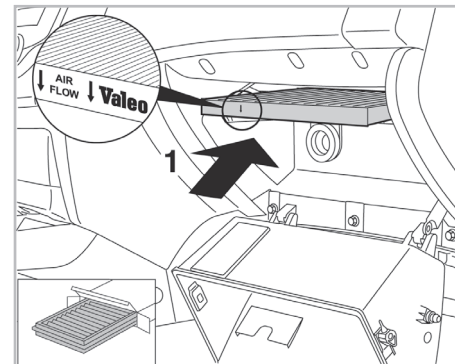

particle
filter

715807

FH925

PA

WANT TO
KNOW MORE?

www.valeo-techassist.com

FOR
HYUNDAI SOLARIS (02/11 >)