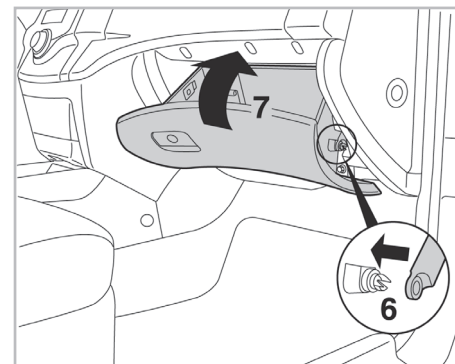

particle
filter

715807

FH925

PA

WANT TO
KNOW MORE?

www.valeo-techassist.com

FOR
HYUNDAI SOLARIS (02/11 >)