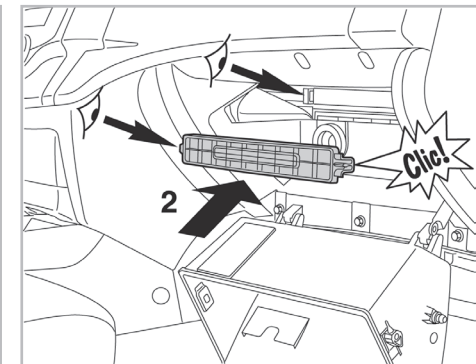

particle
filter

715807

FH925

PA

WANT TO
KNOW MORE?

www.valeo-techassist.com

FOR
HYUNDAI SOLARIS (02/11 >)