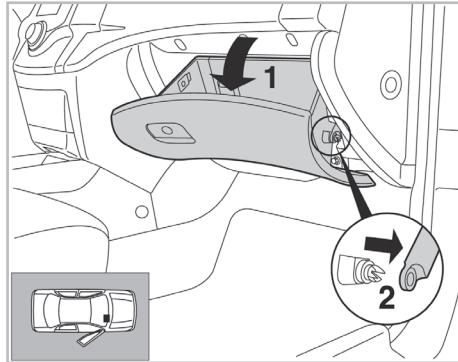

particle
filter

715807

FH925

PA

WANT TO
KNOW MORE?

www.valeo-techassist.com

FOR
HYUNDAI SOLARIS (02/11 >)