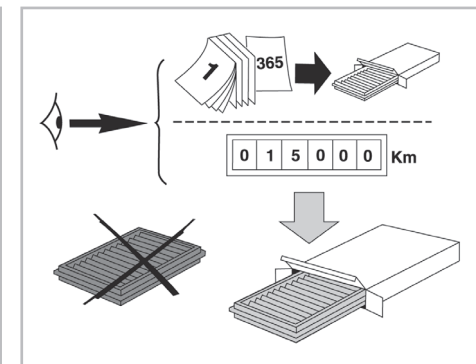

particle
filter

715807

FH925

PA

WANT TO
KNOW MORE?

www.valeo-techassist.com

FOR
HYUNDAI SOLARIS (02/11 >)