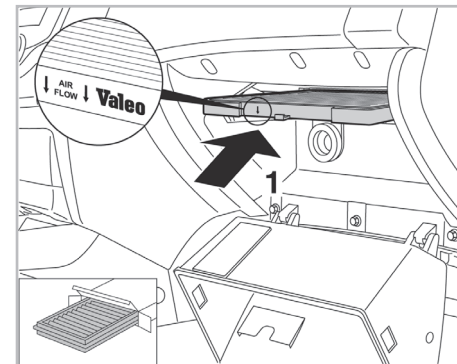

particle filter

FOR KIA

RIO III (09/11 >)

715807

FH925

PA

WANT TO KNOW MORE?

www.valeo-techassist.com