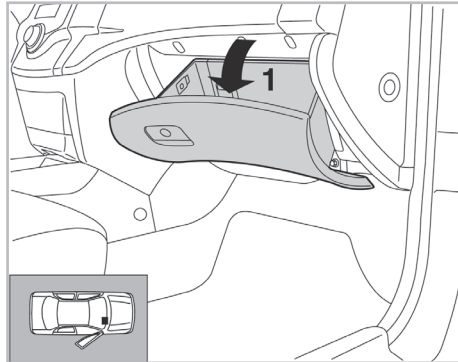

particle filter

FOR KIA

RIO III (09/11 >)

715807

FH925

PA

WANT TO KNOW MORE?

www.valeo-techassist.com