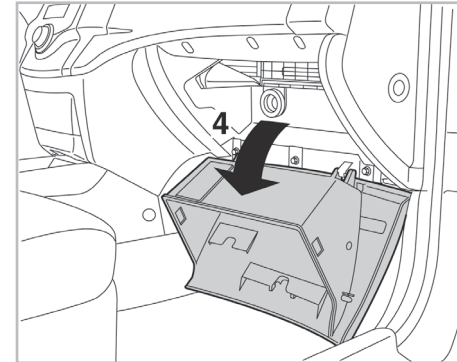

particle filter

FOR KIA

RIO III (09/11 >)

715807

FH925

PA

WANT TO KNOW MORE?

www.valeo-techassist.com