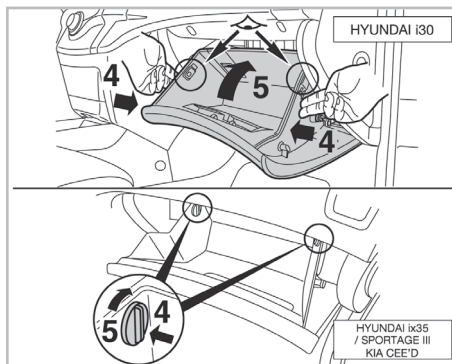

particle
filter

715807

FH925

PA

WANT TO
KNOW MORE?

www.valeo-techassist.com

FOR
HYUNDAI SOLARIS (02/11 >)