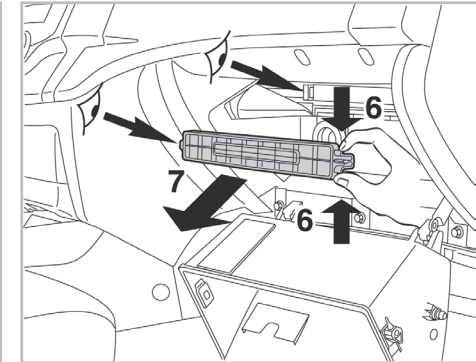

particle
filter

715807

FH925

PA

WANT TO
KNOW MORE?

www.valeo-techassist.com

FOR
HYUNDAI SOLARIS (02/11 >)