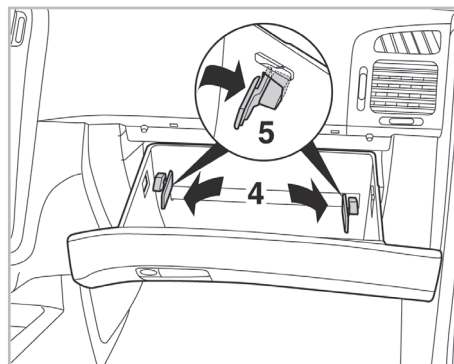

particle filter

FOR KIA

RIO III (09/11 >)

715807

FH925

PA

WANT TO KNOW MORE?

www.valeo-techassist.com