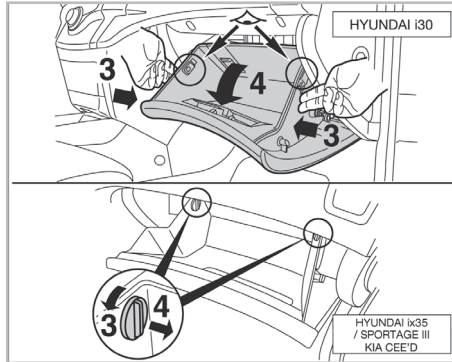

particle
filter

715807

FH925

PA

WANT TO
KNOW MORE?

www.valeo-techassist.com

FOR
HYUNDAI SOLARIS (02/11 >)