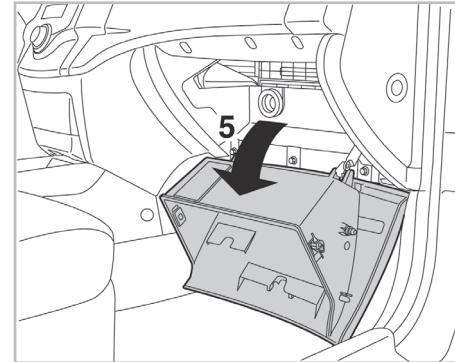

particle
filter

715807

FH925

PA

WANT TO
KNOW MORE?

www.valeo-techassist.com

FOR
HYUNDAI SOLARIS (02/11 >)