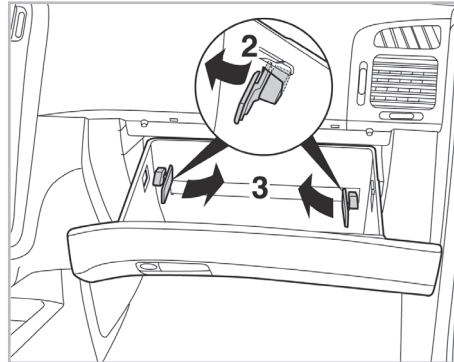

particle filter

FOR KIA

RIO III (09/11 >)

715807

FH925

PA

WANT TO KNOW MORE?

www.valeo-techassist.com