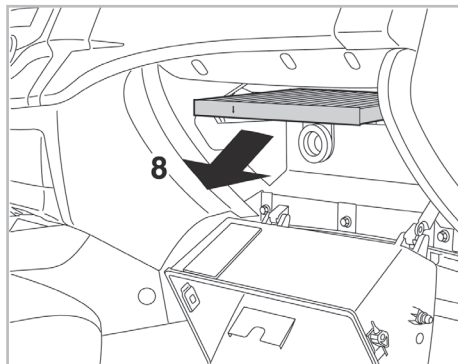

particle
filter

715807

FH925

PA

WANT TO
KNOW MORE?

www.valeo-techassist.com

FOR
HYUNDAI SOLARIS (02/11 >)