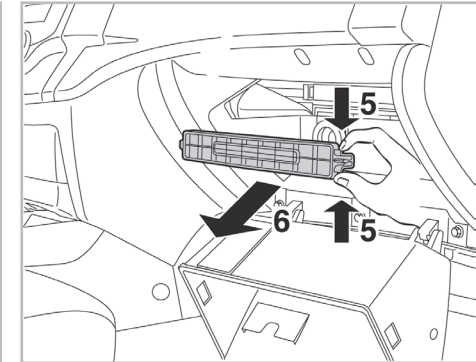

particle filter

FOR KIA

RIO III (09/11 >)

715807

FH925

PA

WANT TO KNOW MORE?

www.valeo-techassist.com