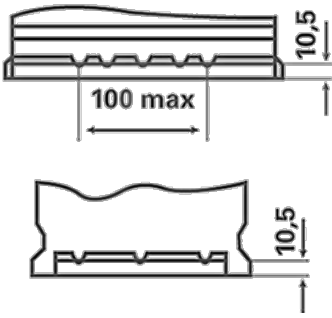

### ORDER INFORMATION

European Type No. (ETN):	555064042
Article Number:	555064042A742
Short Code:	C20
Barcode:	4016987128954
UK Code:	
Packaging Unit:	1
Quantity per Pallet:	57

### TECHNICAL INFORMATION

Voltage [V]:	12	Base Hold-down:	B13
Battery Capacity [Ah]:	55	Layout:	0
Cold Cranking Amps (CCA), EN [A]:	420	Terminal Types:	1
Length [mm]:	242	Case Size:	H5
Width [mm]:	175	Weight filled (kg):	14,2
Height [mm]:	190		

DRAWINGS

**B13**

**0**

**1**