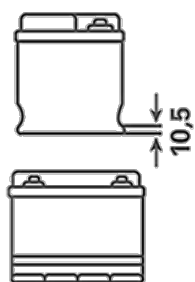

Meets all original criteria of the car manufacturer

For more information visit varta-automotive.com

ORDER INFORMATION

European Type No. (ETN):	572501076
Article Number:	572501076D842
Short Code:	N72
Barcode:	4016987152553
UK Code:	068EFB
Packaging Unit:	1
Quantity per Pallet:	48

TECHNICAL INFORMATION

Voltage [V]:	12	Base Hold-down:	B01
Battery Capacity [Ah]:	72	Layout:	0
Cold Cranking Amps (CCA), EN [A]:	760	Terminal Types:	1
Length [mm]:	261	Case Size:	D26
Width [mm]:	175	Weight filled (kg):	20,7
Height [mm]:	220		

DRAWINGS

B01

0

1

ø 19,5
H 18

ø 17,9
H 18

pos.

neg.