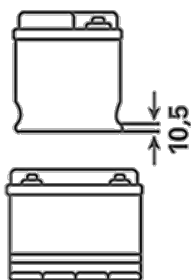

For more information visit varta-automotive.com

ORDER INFORMATION

European Type No. (ETN):	610404068
Article Number:	610404068A742
Short Code:	I18
Barcode:	4016987129098
UK Code:	
Packaging Unit:	1
Quantity per Pallet:	24

TECHNICAL INFORMATION

Voltage [V]:	12	Base Hold-down:	B01
Battery Capacity [Ah]:	110	Layout:	0
Cold Cranking Amps (CCA), EN [A]:	680	Terminal Types:	1
Length [mm]:	347	Case Size:	LOT 7
Width [mm]:	173	Weight filled (kg):	28,580
Height [mm]:	234		

DRAWINGS

B01

0

1

ø 19,5
H 18

ø 17,9
H 18

pos.

neg.