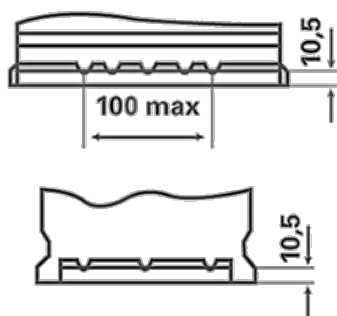

European Type No. (ETN):	930074068
Article Number:	930074068B912
Short Code:	LFS 74
Barcode:	4016987143506
UK Code:	
Packaging Unit:	1
Quantity per Pallet:	48

TECHNICAL INFORMATION

Voltage [V]:	12	Base Hold-down:	B13
Battery Capacity [Ah]:	74	Layout:	0
Cold Cranking Amps (CCA), EN [A]:	680	Terminal Types:	1
Length [mm]:	278	Case Size:	H6/L3
Width [mm]:	175	Weight filled (kg):	17,870
Height [mm]:	190		

DRAWINGS

B13

0

1

ø 19,5
H 18

ø 17,9
H 18

pos.

neg.