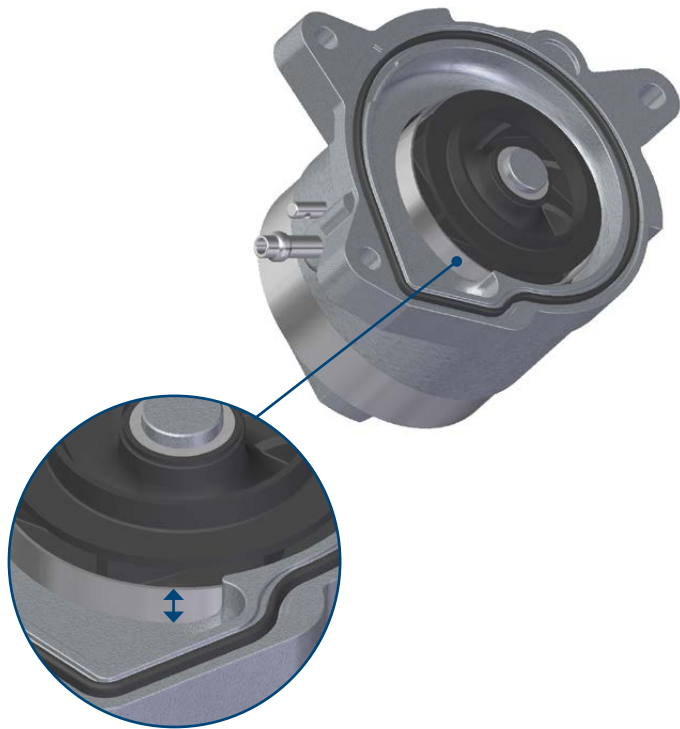

AUDI | SEAT | SKODA | VW

≠

MEYLE

/ MEYLE no. 113 220 0025

/ Short no. MWP0552