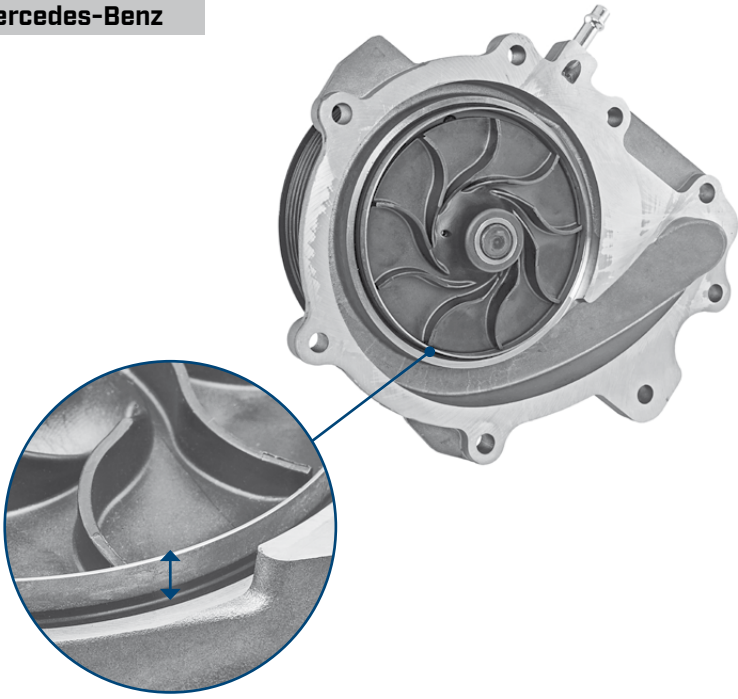

Mercedes-Benz