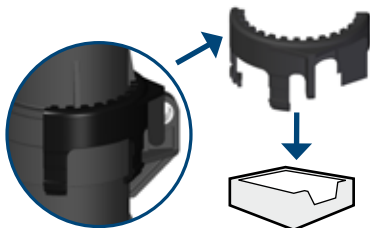

Version 1

MEYLE no. 100 137 1003