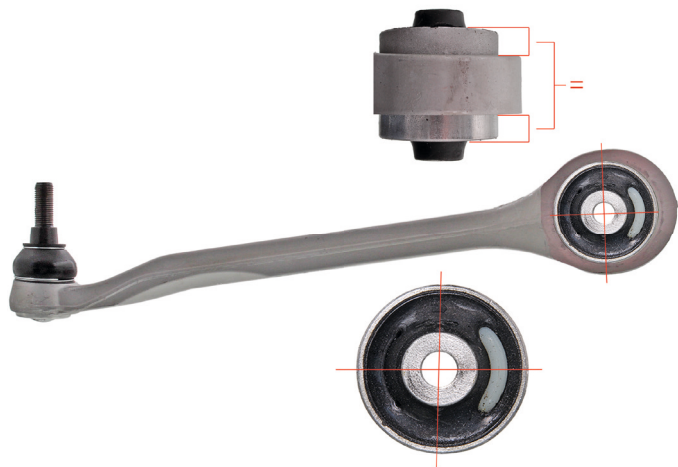

INFO

BGI-300258 Technical data can be subject to change | DEC18

For more technical information please visit: partsfinder.bilsteingroup.com

Ferdinand Bilstein GmbH + Co. KG
Wilhelmstr. 47 | 58256 Ennepetal | Germany | Tel. +49 2333 911-0 | www.bilsteingroup.com