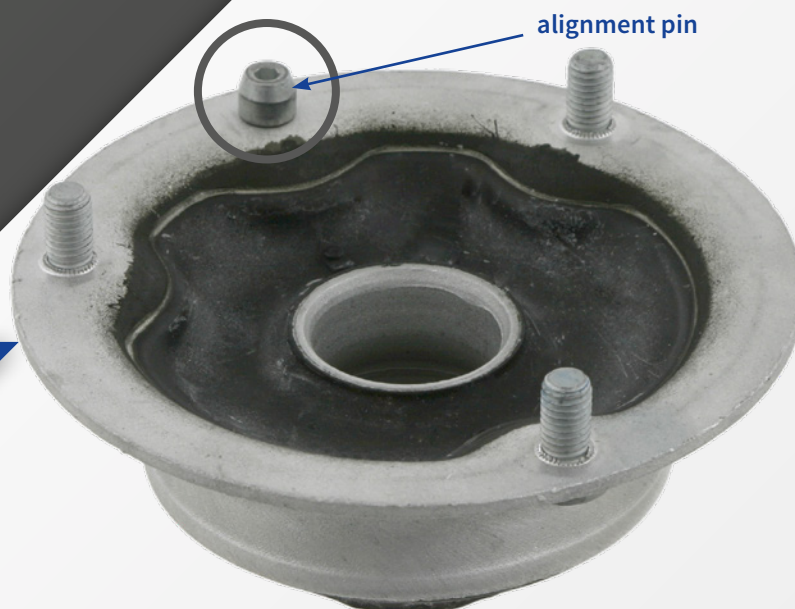

## SWAG 20 92 4316

SWAG®

To Fit:  
BMW 3 Series, Z3 E36, Z4 E85 Models.

EN

### Strut Mounting

SWAG 20 92 4316 has improved the internal design and material. The modified febi strut mounting also has an alignment pin, this allows the mounting to fit into the Z 4 models.

However, when installing this part to E 36 or Z 3 models, please note the alignment pin in the new support mounting must also be removed before installation!