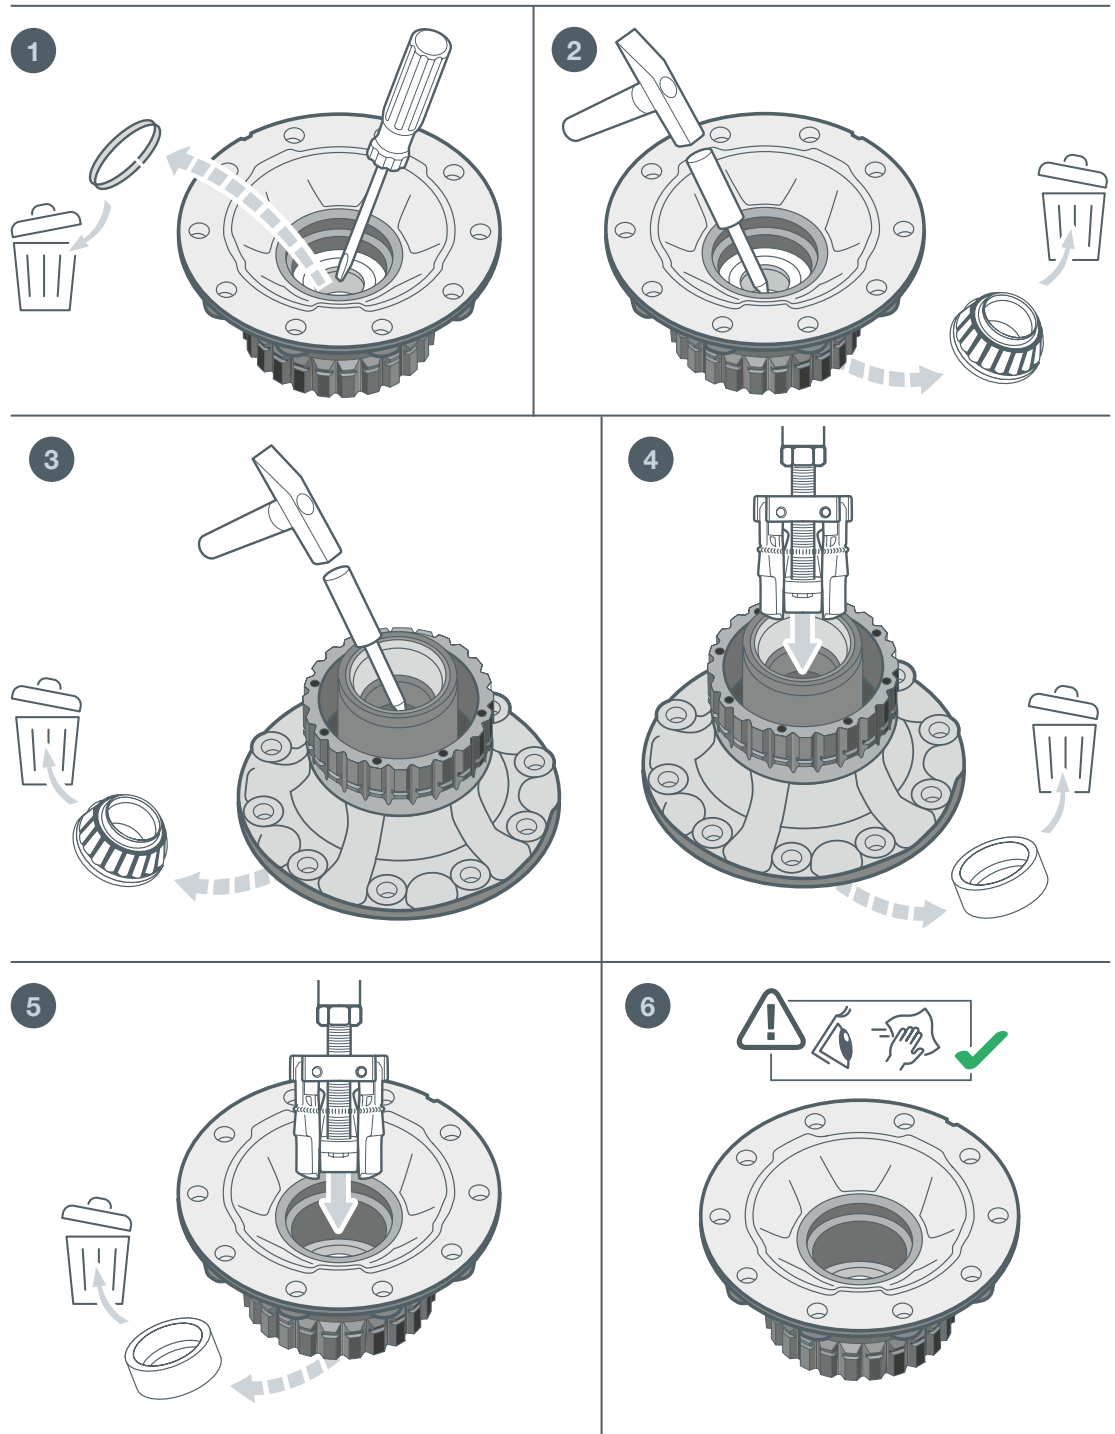

INFO

Fitting Guide - Wheel Bearing

febi
35077
104985

For more technical information please visit: partsfinder.bilsteingroup.com

Ferdinand Bilstein GmbH + Co. KG

Wilhelmstr. 47 | 58256 Ennepetal | Germany | Tel. +49 2333 911-0 | www.bilsteingroup.com