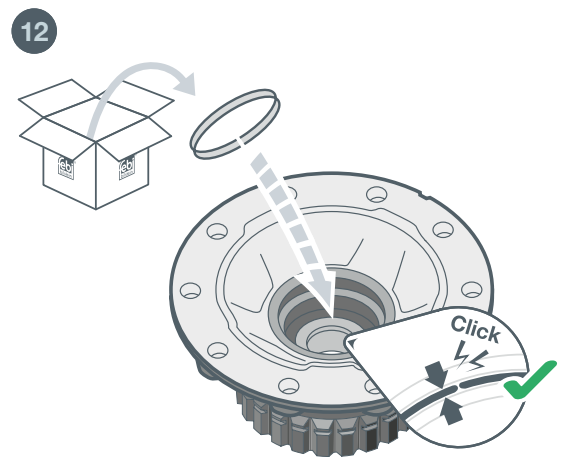

INFO

febi
35077
104985

For more technical information please visit: partsfinder.bilsteingroup.com

Ferdinand Bilstein GmbH + Co. KG

Wilhelmstr. 47 | 58256 Ennepetal | Germany | Tel. +49 2333 911-0 | www.bilsteingroup.com

bilsteingroup®