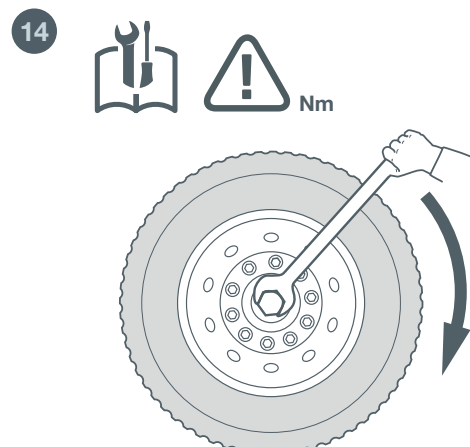

INFO

febi
35077
104985

For more technical information please visit: partsfinder.bilsteingroup.com

Ferdinand Bilstein GmbH + Co. KG

Wilhelmstr. 47 | 58256 Ennepetal | Germany | Tel. +49 2333 911-0 | www.bilsteingroup.com

bilsteingroup®