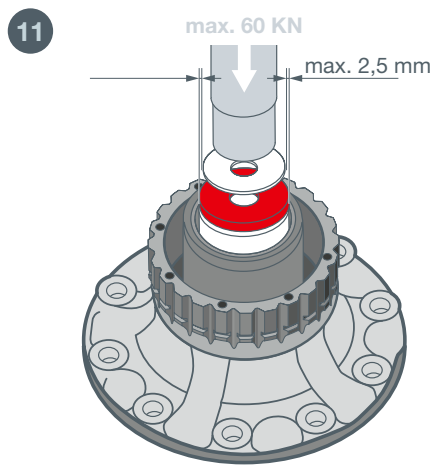

INFO

febi
35077
104985

For more technical information please visit: partsfinder.bilsteingroup.com

Ferdinand Bilstein GmbH + Co. KG

Wilhelmstr. 47 | 58256 Ennepetal | Germany | Tel. +49 2333 911-0 | www.bilsteingroup.com

bilsteingroup®