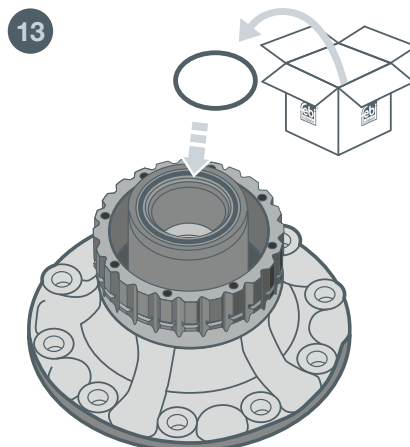

INFO

febi
35077
104985

For more technical information please visit: partsfinder.bilsteingroup.com

Ferdinand Bilstein GmbH + Co. KG

Wilhelmstr. 47 | 58256 Ennepetal | Germany | Tel. +49 2333 911-0 | www.bilsteingroup.com

bilsteingroup®