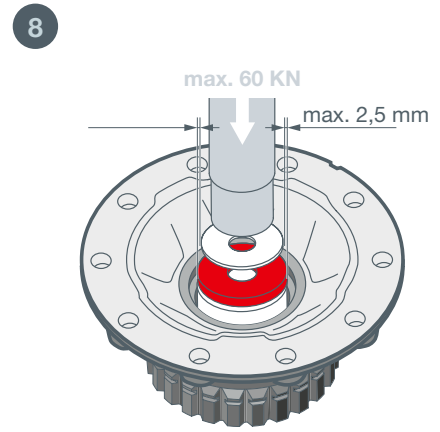

INFO

febi
35077
104985

For more technical information please visit: partsfinder.bilsteingroup.com

Ferdinand Bilstein GmbH + Co. KG

Wilhelmstr. 47 | 58256 Ennepetal | Germany | Tel. +49 2333 911-0 | www.bilsteingroup.com

bilsteingroup®