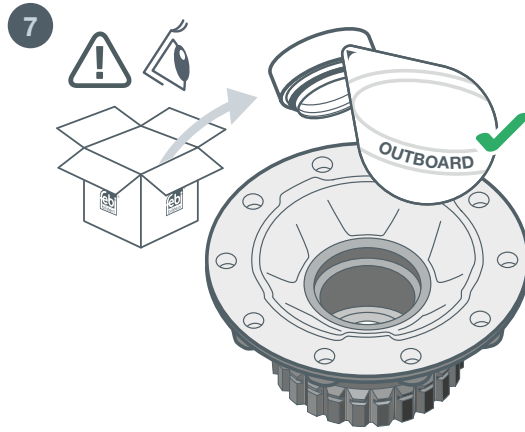

INFO

febi
35077
104985

For more technical information please visit: partsfinder.bilsteingroup.com

Ferdinand Bilstein GmbH + Co. KG

Wilhelmstr. 47 | 58256 Ennepetal | Germany | Tel. +49 2333 911-0 | www.bilsteingroup.com

bilsteingroup®