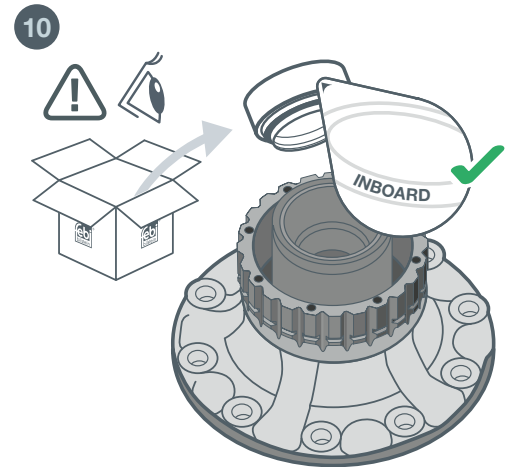

INFO

febi
35077
104985

For more technical information please visit: partsfinder.bilsteingroup.com

Ferdinand Bilstein GmbH + Co. KG

Wilhelmstr. 47 | 58256 Ennepetal | Germany | Tel. +49 2333 911-0 | www.bilsteingroup.com

bilsteingroup®