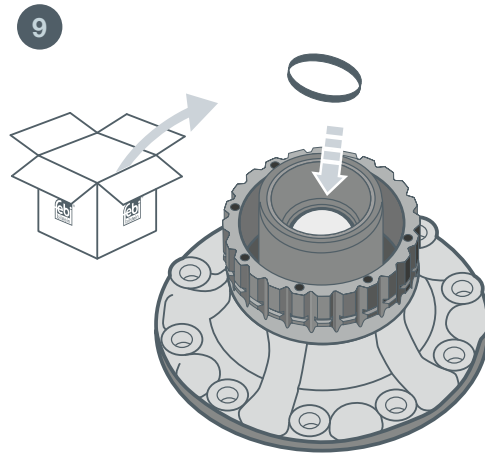

INFO

febi
35077
104985

For more technical information please visit: partsfinder.bilsteingroup.com

Ferdinand Bilstein GmbH + Co. KG

Wilhelmstr. 47 | 58256 Ennepetal | Germany | Tel. +49 2333 911-0 | www.bilsteingroup.com

bilsteingroup®