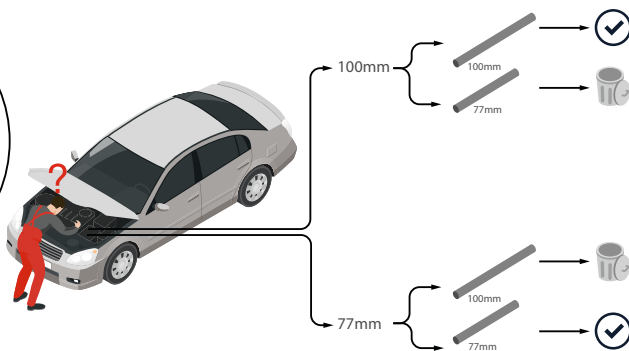

INFO

febi
102150

SWAG
30 10 2150

to fit:
VW

Repl. No.
03G 115 105 H S1

For more technical information please visit: partsfinder.bilsteingroup.com