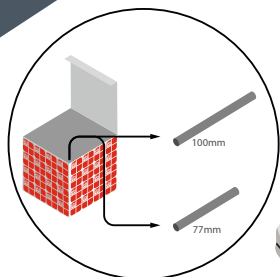

INFO

febi
102150

SWAG
30 10 2150

to fit:
VW

Repl. No.
03G 115 105 H S1

For more technical information please visit: partsfinder.bilsteingroup.com