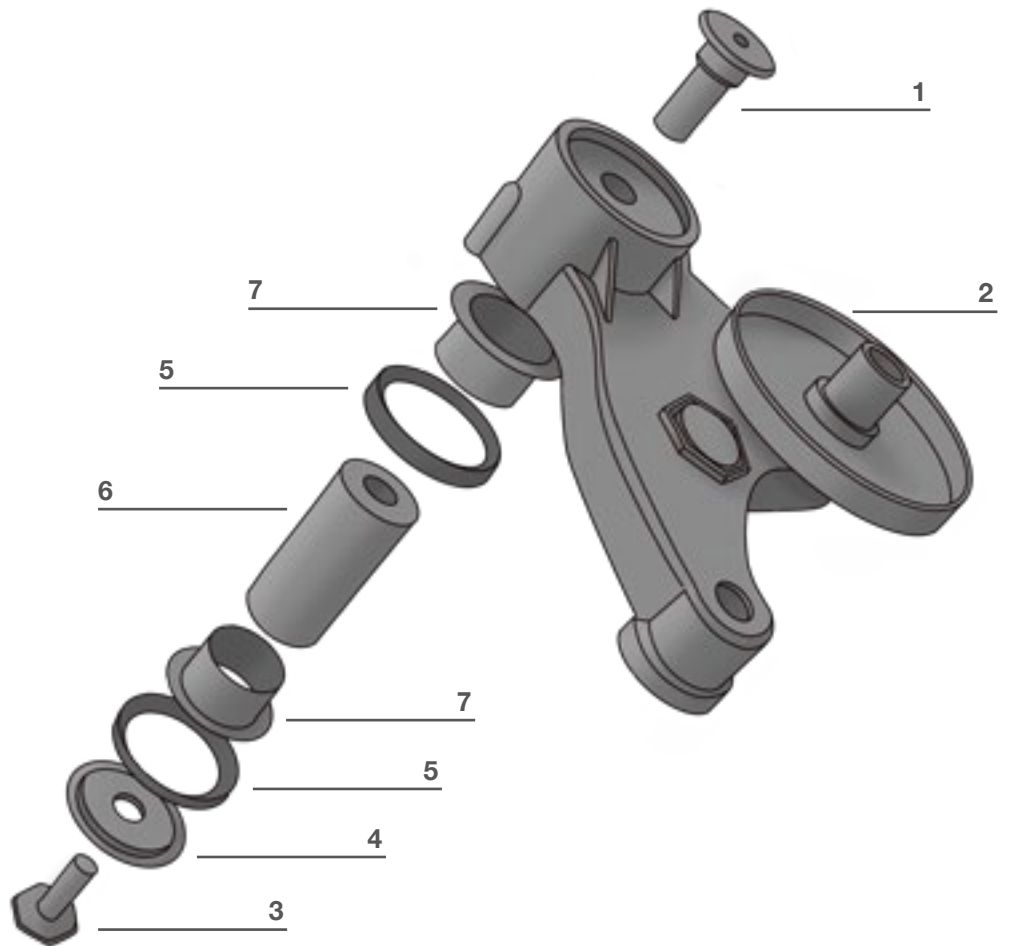

INFO

febi
44838

SWAG
30 94 4838

to fit:
Audi, Skoda,
Volkswagen,
Various models
2.5 TDI Engine

For more technical information please visit: partsfinder.bilsteingroup.com