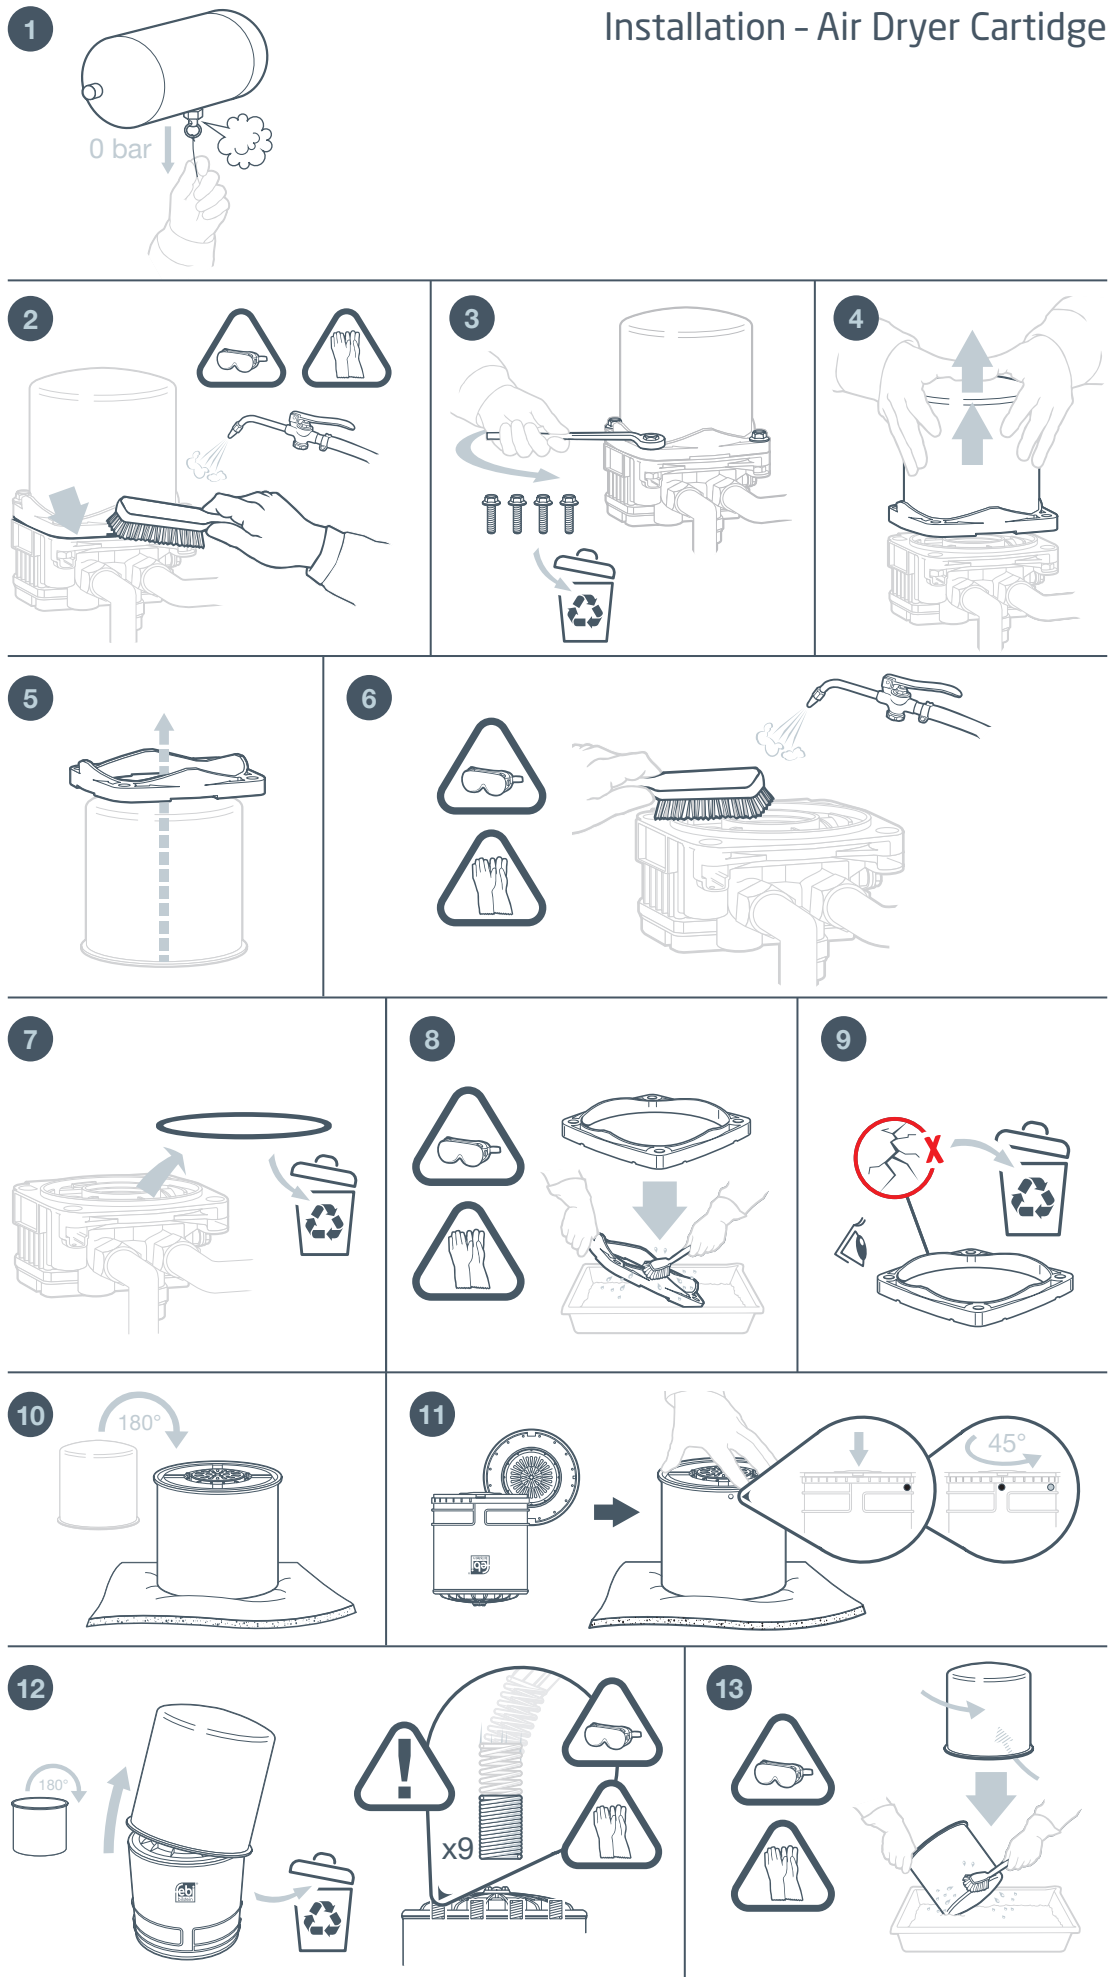

INFO

febi
39128

Installation - Air Dryer Cartridge

For more technical information please visit: partsfinder.bilsteingroup.com

INFO

febi
39128

Installation - Air Dryer Cartridge

For more technical information please visit: partsfinder.bilsteingroup.com