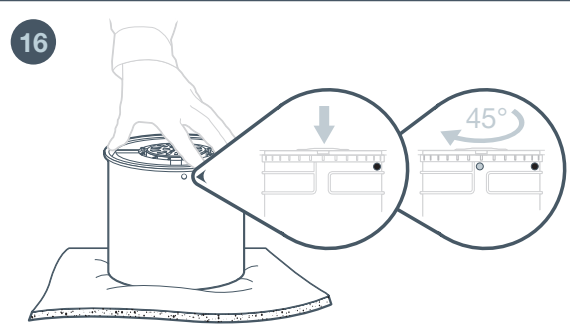

INFO

febi
39128

Installation - Air Dryer Cartridge

For more technical information please visit: partsfinder.bilsteingroup.com

INFO

febi
39128

Installation - Air Dryer Cartridge

For more technical information please visit: partsfinder.bilsteingroup.com