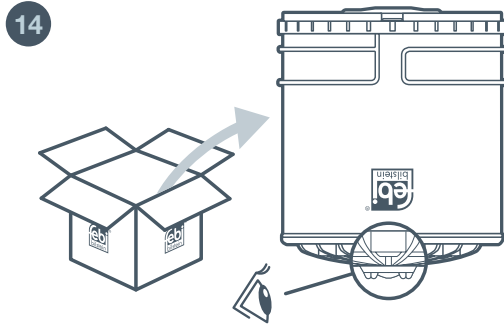

INFO

febi
39128

Installation - Air Dryer Cartridge

For more technical information please visit: partsfinder.bilsteingroup.com

INFO

febi
39128

Installation - Air Dryer Cartridge

For more technical information please visit: partsfinder.bilsteingroup.com