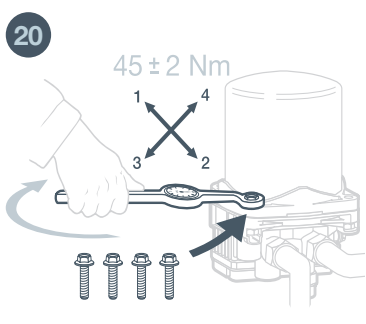

INFO

febi
39128

Installation - Air Dryer Cartridge

For more technical information please visit: partsfinder.bilsteingroup.com

INFO

febi
39128

Installation - Air Dryer Cartridge

For more technical information please visit: partsfinder.bilsteingroup.com