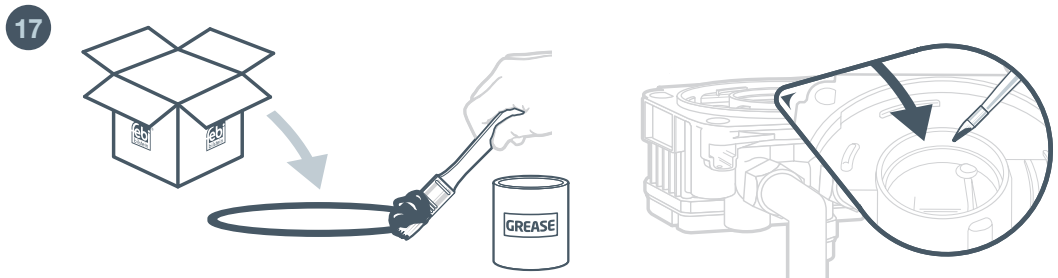

INFO

febi
39128

Installation - Air Dryer Cartridge

For more technical information please visit: partsfinder.bilsteingroup.com

INFO

febi
39128

Installation - Air Dryer Cartridge

For more technical information please visit: partsfinder.bilsteingroup.com