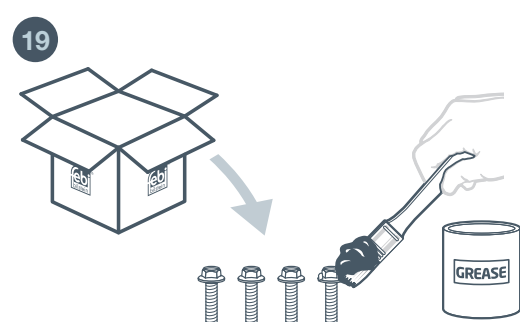

INFO

febi
39128

Installation - Air Dryer Cartridge

For more technical information please visit: partsfinder.bilsteingroup.com

INFO

febi
39128

Installation - Air Dryer Cartridge

For more technical information please visit: partsfinder.bilsteingroup.com