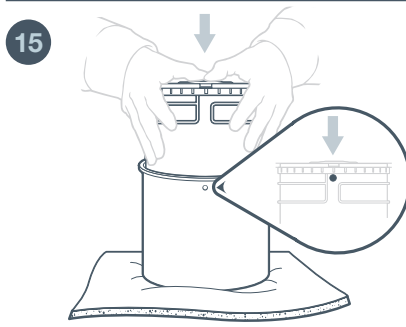

INFO

febi
39128

Installation - Air Dryer Cartridge

For more technical information please visit: partsfinder.bilsteingroup.com

INFO

febi
39128

Installation - Air Dryer Cartridge

For more technical information please visit: partsfinder.bilsteingroup.com