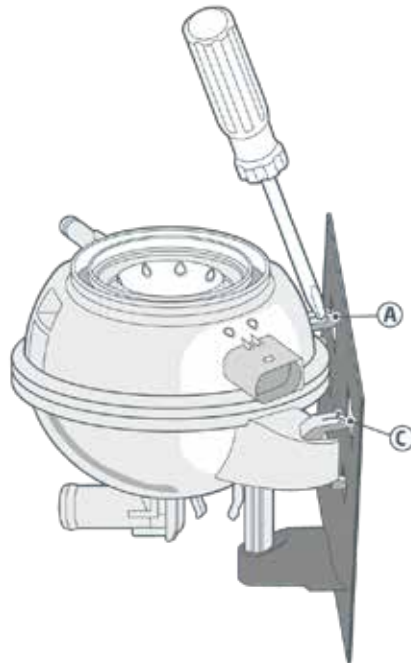

INFO

febi
183515

SWAG
33 10 9009

To fit: : Various
Volkswagen,
Audi, Skoda and
Seat models.

Expansion Tank

Figure 1.

Figure 2.

Figure 3.