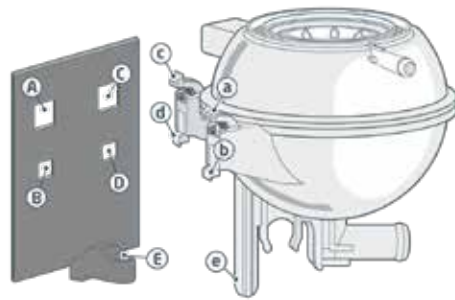

INFO

febi
183515

SWAG
33 10 9009

To fit: : Various
Volkswagen,
Audi, Skoda and
Seat models.

Expansion Tank

Figure 1.

Figure 2.

Figure 3.