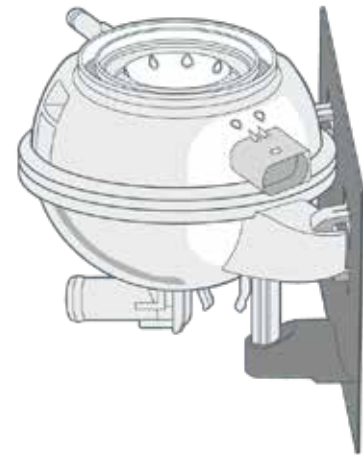

INFO

febi
183515

SWAG
33 10 9009

To fit: : Various
Volkswagen,
Audi, Skoda and
Seat models.

Expansion Tank

Figure 1.

Figure 2.

Figure 3.