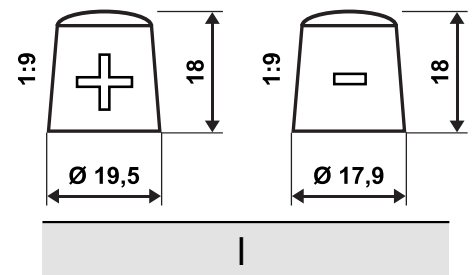

ERA part number: **E57514**

Technical parameter	Value
Battery	EFB Battery
ETN	575500073
Battery Capacity [Ah]	75 Ah
Cold Cranking Amps (CCA), EN [A]	730 A
Length [mm]	315
Width [mm]	175
Height [mm]	175
Layout	0
Terminals	I
Base hold-down	BI3
Case size	T7
Weight [Kg]	21,19

Layout

Terminals

Base hold-down