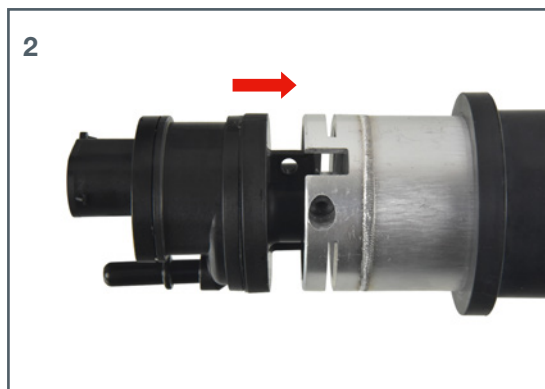

INFO

INSTALLATION INSTRUCTIONS

Blue Print
ADBP230041

febi
177167

To Fit:
Various BMW Models

DE Kraftstofffilter

EN Fuel Filter

For more technical information please visit: partsfinder.bilsteingroup.com