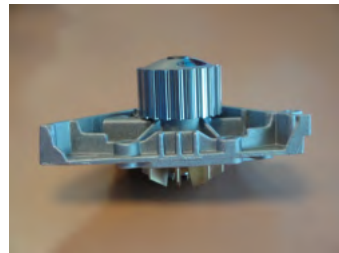

Metelli Supplies

In alternative

24-0863 Aluminium