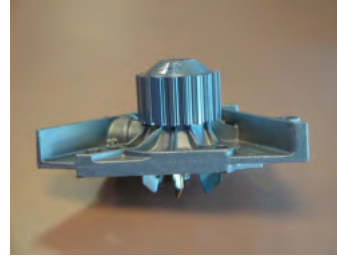

24-0863 Aluminium

Or 24-1045

“New” OE Citroen/Peugeot/Fiat
1201.K1/9663654980

OE Aluminium

Metelli Supplies

In alternative 24-1044 Aluminium

Or 24-1045

OE Plastic Back Housing