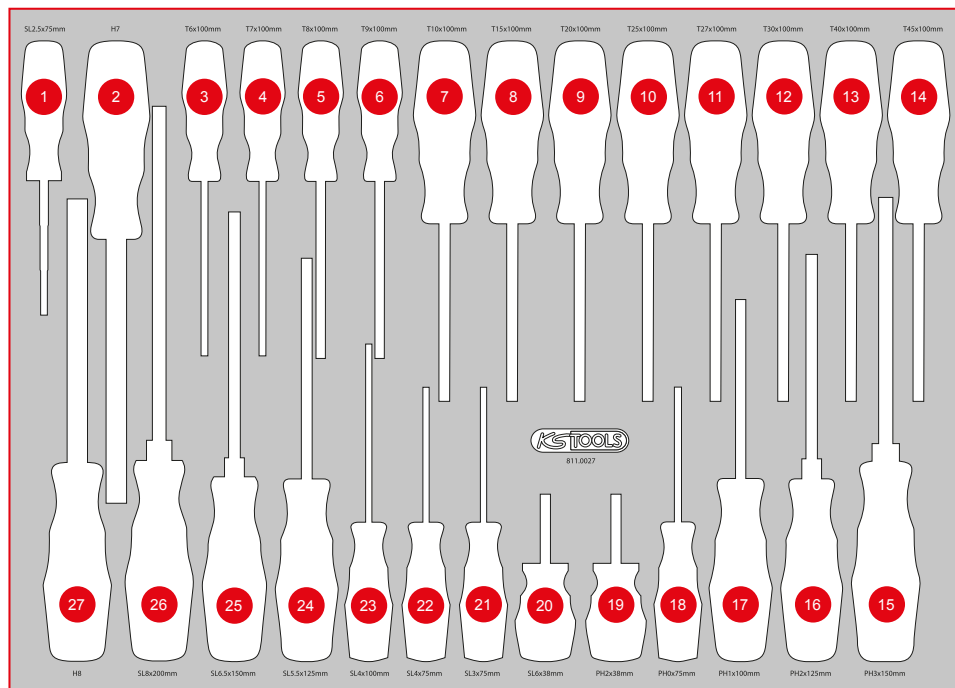

811.0027

M Screwdriver set

568 x 398

P10

P10TC

P15

P20

P30

P35

P45

Pos.	Code	Description	pcs
1	117.0502	ERGOTORQUE VDE slot screwdriver, 2,5 mm	1
2	159.1127	ERGOTORQUEplus Socket screwdriver, 7 mm	1
3	159.1134	ERGOTORQUEplus screwdriver, Torx, T6	1
4	159.1135	ERGOTORQUEplus screwdriver, Torx, T7	1
5	159.1030	ERGOTORQUEplus screwdriver, Torx, T8	1
6	159.1031	ERGOTORQUEplus screwdriver, Torx, T9	1
7	159.1032	ERGOTORQUEplus screwdriver, Torx, T10	1
8	159.1033	ERGOTORQUEplus screwdriver, Torx, T15	1
9	159.1034	ERGOTORQUEplus screwdriver, Torx, T20	1
10	159.1035	ERGOTORQUEplus screwdriver, Torx, T25	1
11	159.1036	ERGOTORQUEplus screwdriver, Torx, T27	1
12	159.1037	ERGOTORQUEplus screwdriver, Torx, T30	1
13	159.1038	ERGOTORQUEplus screwdriver, Torx, T40	1
14	159.1136	ERGOTORQUEplus screwdriver, Torx, T45	1
15	159.2128	ERGOTORQUEplus Socket screwdriver, 8 mm	1
16	159.1011	ERGOTORQUEplus screwdriver for slotted screws, 8 mm, 315 mm	1
17	159.1009	ERGOTORQUEplus screwdriver for slotted screws, 6,5 mm, 255 mm	1
18	159.1006	ERGOTORQUEplus screwdriver for slotted screws, 5,5 mm, 230 mm	1
19	159.1004	ERGOTORQUEplus screwdriver for slotted screws, 4 mm, 180 mm	1
20	159.1003	ERGOTORQUEplus screwdriver for slotted screws, 4 mm, 155 mm	1
21	159.1002	ERGOTORQUEplus screwdriver for slotted screws, 3 mm, 155 mm	1
22	159.1001	ERGOTORQUEplus screwdriver for slotted screws, 6 mm, stubby	1
23	159.1026	ERGOTORQUEplus screwdriver for screws PH, PH2, stubby	1
24	159.1027	ERGOTORQUEplus screwdriver for screws PH, PH0, 155 mm	1
25	159.1029	ERGOTORQUEplus screwdriver for screws PH, PH1, 205 mm	1
26	159.1022	ERGOTORQUEplus screwdriver for screws PH, PH2, 230 mm	1
27	159.1024	ERGOTORQUEplus screwdriver for screws PH, PH3, 265 mm	1

P 10

P 15

P 20

P 25

P 30

P 35

P 40

P 45

M

L

S

XL

Individual parts

Accessories