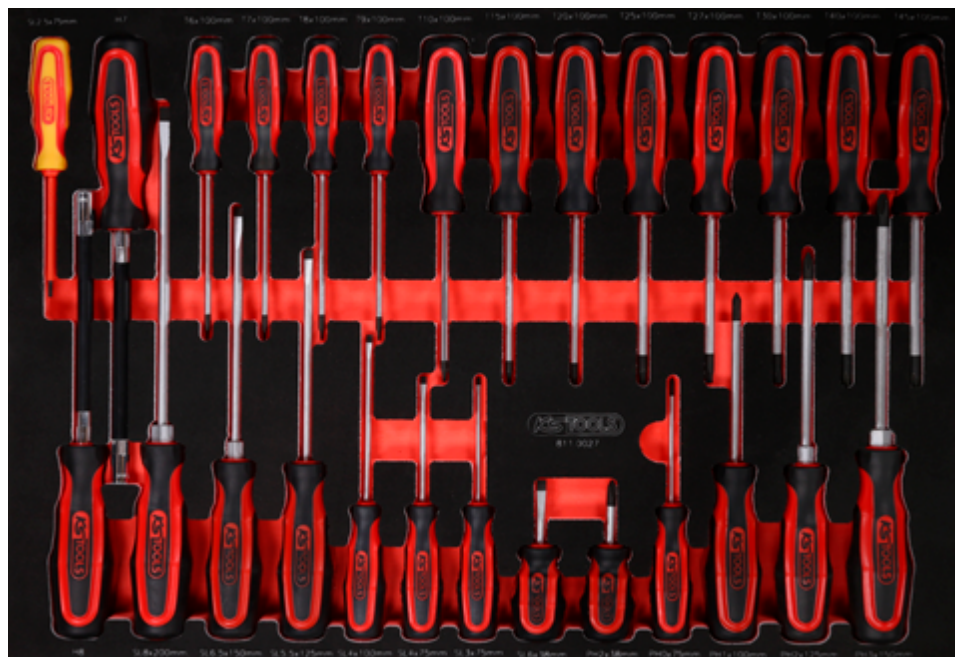

811.0027

M Screwdriver set

568 x 398

P10

P10TC

P15

P20

P30

P35

P45

Pos.	Code	Description	pcs
1	117.0502	ERGOTORQUE VDE slot screwdriver, 2,5 mm	1
2	159.1127	ERGOTORQUEplus Socket screwdriver, 7 mm	1
3	159.1134	ERGOTORQUEplus screwdriver, Torx, T6	1
4	159.1135	ERGOTORQUEplus screwdriver, Torx, T7	1
5	159.1030	ERGOTORQUEplus screwdriver, Torx, T8	1
6	159.1031	ERGOTORQUEplus screwdriver, Torx, T9	1
7	159.1032	ERGOTORQUEplus screwdriver, Torx, T10	1
8	159.1033	ERGOTORQUEplus screwdriver, Torx, T15	1
9	159.1034	ERGOTORQUEplus screwdriver, Torx, T20	1
10	159.1035	ERGOTORQUEplus screwdriver, Torx, T25	1
11	159.1036	ERGOTORQUEplus screwdriver, Torx, T27	1
12	159.1037	ERGOTORQUEplus screwdriver, Torx, T30	1
13	159.1038	ERGOTORQUEplus screwdriver, Torx, T40	1
14	159.1136	ERGOTORQUEplus screwdriver, Torx, T45	1
15	159.2128	ERGOTORQUEplus Socket screwdriver, 8 mm	1
16	159.1011	ERGOTORQUEplus screwdriver for slotted screws, 8 mm, 315 mm	1
17	159.1009	ERGOTORQUEplus screwdriver for slotted screws, 6,5 mm, 255 mm	1
18	159.1006	ERGOTORQUEplus screwdriver for slotted screws, 5,5 mm, 230 mm	1
19	159.1004	ERGOTORQUEplus screwdriver for slotted screws, 4 mm, 180 mm	1
20	159.1003	ERGOTORQUEplus screwdriver for slotted screws, 4 mm, 155 mm	1
21	159.1002	ERGOTORQUEplus screwdriver for slotted screws, 3 mm, 155 mm	1
22	159.1001	ERGOTORQUEplus screwdriver for slotted screws, 6 mm, stubby	1
23	159.1026	ERGOTORQUEplus screwdriver for screws PH, PH2, stubby	1
24	159.1027	ERGOTORQUEplus screwdriver for screws PH, PH0, 155 mm	1
25	159.1029	ERGOTORQUEplus screwdriver for screws PH, PH1, 205 mm	1
26	159.1022	ERGOTORQUEplus screwdriver for screws PH, PH2, 230 mm	1
27	159.1024	ERGOTORQUEplus screwdriver for screws PH, PH3, 265 mm	1

M

L

S

XL

Individual parts

Accessories